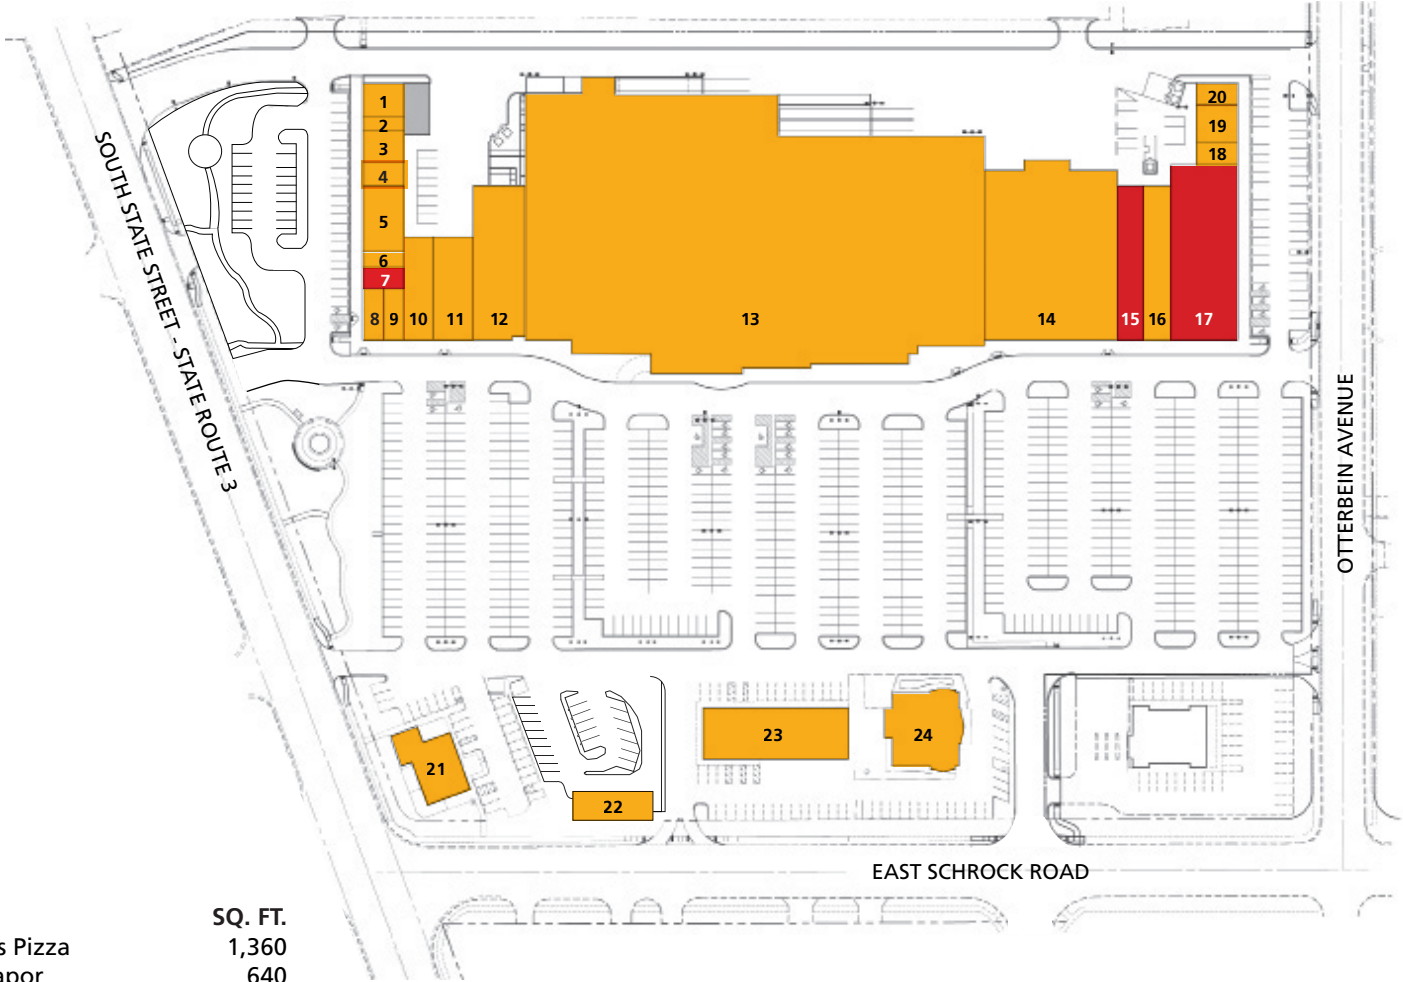

WESTERVILLE SQUARE

TENANT	SQ. FT.	STATUS	SQ. FT.
1 Little Caesars Pizza	1,360	OCCUPIED	
2 Advanced Vapor	640	OCCUPIED	
3 Gen Nail Spa	1,200	OCCUPIED	
4 Wing Stop	920	OCCUPIED	
5 Smashburger	2,440	OCCUPIED	
6 John's Barber Shop	600	OCCUPIED	
7 AVAILABLE	800	AVAILABLE	
8 Buckeye Gold Coin & Jewelry	1,000	OCCUPIED	
9 Cricket Wireless	1,000	OCCUPIED	
10 GenjiGo	3,000	OCCUPIED	
11 Sunlight Cleaners	4,000	OCCUPIED	
12 Advance Auto Parts	7,500	OCCUPIED	
13 Walmart	108,441	OCCUPIED	
14 Big Lots	22,000	OCCUPIED	
		15 AVAILABLE	3,750
		16 Sherwin-Williams Paints	4,350
		17 AVAILABLE	11,050
		18 Threading Place	710
		19 Anthony-Thomas Candy Shoppe	1,600
		20 HearUSA	800
		21 City Barbeque	4,624
		22 Taco Bell	2,252
		23 Boyds Tires	7,100
		24 Lucky House Restaurant	2,970