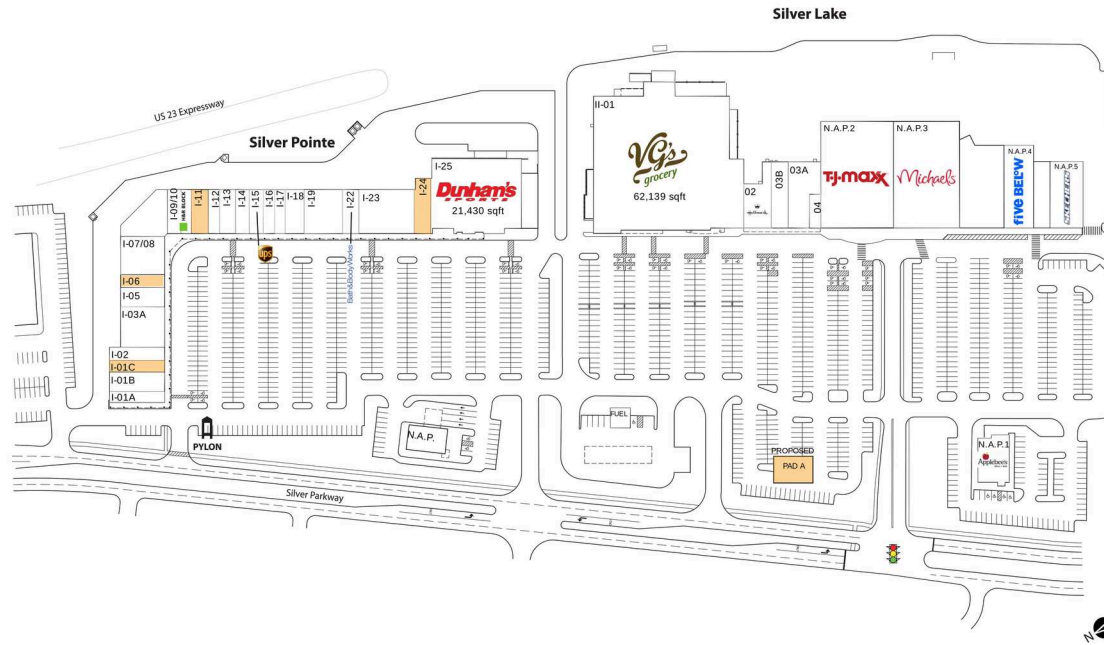

Silver Pointe Shopping Center

Flint, MI

42.7948, -83.7372

Silver Parkway and Owen Rd | Fenton, MI 48430

Center Size: 164,559 SF

Demographics	1 Mile	3 Mile	5 Mile
	3,772	28,910	45,276
	1,685	11,522	17,672
	\$70,297	\$85,996	\$88,764

Strategically located on Silver Parkway, the retail hub for Fenton

Highly trafficked center with VG's Food and Pharmacy drawing an average of 21,000+ customers/week

Strong lineup of regional and national retailers including GNC, Sally Beauty Supply and Dunham's Sports

Silver Pointe Shopping Center

Flint, MI

42.7948, -83.7372

Silver Parkway and Owen Rd | Fenton, MI 48430

Available Space

I-01C	2,090 SF
I-06	2,000 SF
I-11	2,400 SF
I-24	2,941 SF
PAD A	0 SF

Current Retailers

FUEL	VG's Fuel	0 SF
I-01A	Family Orthopedic PT	3,500 SF
I-01B	Family Orthopedic	2,000 SF
I-02	A Joyful Noise Music Studio	2,500 SF
I-03A	La Marsa Mediterranean Cuisine	4,982 SF
I-05	Avenue 19	3,018 SF
I-07/08	Fenton Fit Body Boot Camp	5,868 SF
I-09/10	H&R Block	3,485 SF
I-12	Sally Beauty Supply	1,600 SF
I-13	Sleep Well	2,400 SF
I-14	Fenton Flowers & Gifts	2,000 SF
I-15	The UPS Store	2,000 SF
I-16	GNC	1,600 SF
I-17	Let's Face It	1,600 SF
I-18	Hippo's Chicken, Ribs & Pizza Restaurant	2,800 SF
I-19	Sola Salon Studios	5,642 SF
I-22	Bath & Body Works	2,358 SF
I-23	Magoo's Pet Outlet	8,000 SF
I-25	Dunham's Sports	21,430 SF
II-01	VG's Grocery	62,139 SF
N.A.P.1	Applebee's	0 SF
N.A.P.2	T.J. Maxx	0 SF
N.A.P.3	Michaels	0 SF
N.A.P.4	Five Below	0 SF
N.A.P.5	SKECHERS	0 SF
02	Hallmark	4,363 SF
03A	Gilk's	7,200 SF
03B	Pro Nails	2,400 SF
04	American Associates Realtors	1,200 SF