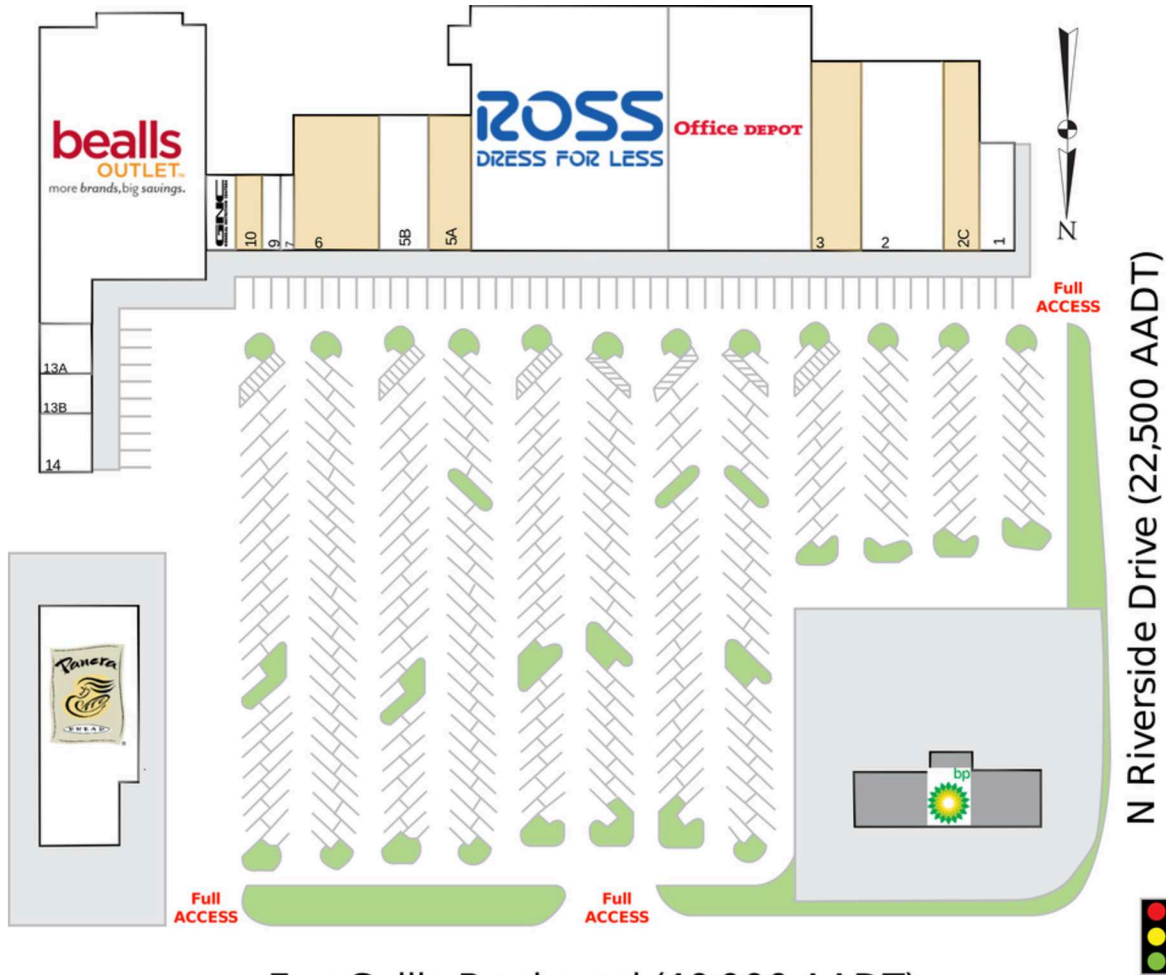

**Overview**

- Anchored by Ross Dress For Less, Beall’s Outlet, and Office Depot
- Located at the SE corner of Eau Gallie Blvd and Riverside Dr, directly across the street from a Publix shopping center
- Eau Gallie Blvd has traffic counts of over 40,000 AADT
- The shopping center services the affluent Riverside area and is just one mile west of Florida’s east coast beaches.

### Eau Gallie Boulevard (40,000 AADT)

1	Dan's Hair Studio	1,200	5B	Beachside Oral Surgery	2,025	12	Beall's Outlet	24,000
2	Imperial Salon and Spa	8,000	6	Available	6,000	13A	Forever Nails	1,775
2C	Available	2,500	7	Pat's Place	900	13B	Golden Dragon	1,275
3	Available	4,375	9	Causeway Barber Style Shop	720	14	Community Credit Union of Florida	2,000
4A	Ross Dress for Less	27,128	10	Available	1,080	99910	Panera Bread	-
4B	Office Depot	20,968	11	GNC	1,200			
5A	Available	2,025						