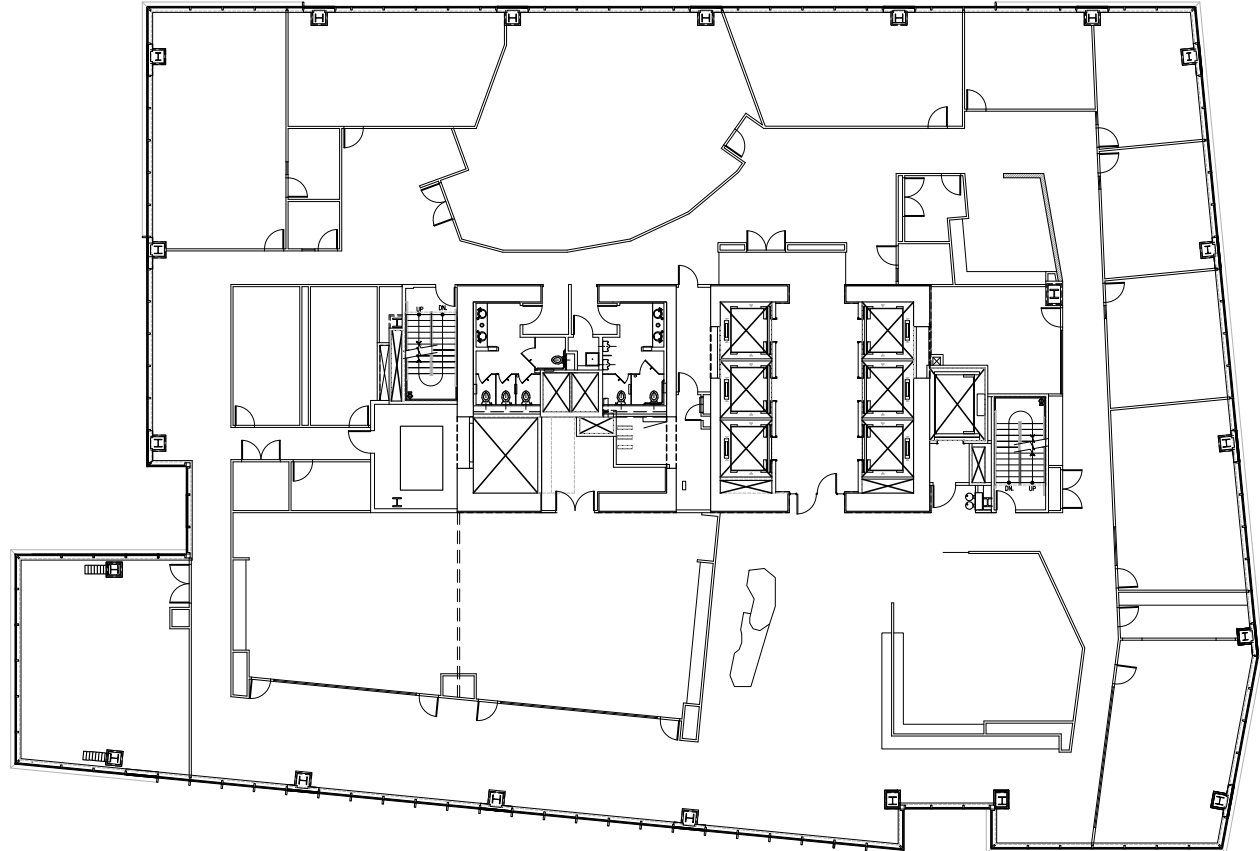

JIM KINERK

425.646.5221

kinerk@broderickgroup.com

CLAYTON HOLM

425.274.4287

holm@broderickgroup.com

LINCOLN SQUARE NORTH

Floor 22 • 22,403 RSF • As-Built Plan

SPACE FEATURES

- Available 8/1/2025
- Unobstructed Lake Washington and Seattle Skyline views
- Former Microsoft floor

[BACK TO AVAILABILITIES](#)