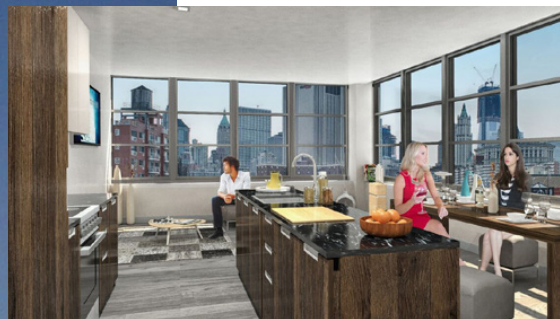

Spectra Pearl • 101-111 Pearl Street

HARTFORD, CONNECTICUT

For Lease

- One of a kind retail and restaurant space in brand new luxury development with 24' vaulted ceilings
- Potential restaurant spaces full of unique charm and character with flexible layouts and customizable spaces
- Spectra Pearl provides a walkable mixed-use experience for both retailers and residents in the heart of downtown Hartford, as it's a short distance to many of the region's top employers, Bushnell Park and the XL Center
- 260 high-end rental apartments opening early 2019

101 Pearl Street

Location 101-111 Pearl Street, Hartford, CT

101 Pearl: Street Level Retail – 2,592 SF
Lower Level Retail – 5,891 SF

Size **111 Pearl:** Street Level Retail I – 2,128 SF
Street Level Retail II – 1,876 SF
Street Level Retail III – Entrance on Trumbull – 4,200 SF

Area Retail Starbucks, Trumbull Kitchen, Max Downtown, XL Center, UConn Hartford, Hartford Yard Goats, Feng Asian Bistro, Panera Bread, The Capital Grill, Salute, United Bank, City Steam Brewery & Cafe, The Goodwin Hotel, Sorella, Wells Fargo, CVS, TD Bank, Citizen Bank, KeyBank

Traffic Counts 13,200 VPD on Central Row; 12,800 VPD on Ford St

Demographics	1 mile	3 miles	5 miles	7 miles
Population	22,007	151,135	272,997	368,529
Households	9,316	59,287	108,249	149,319
Avg. HH Income	$51,187	$59,120	$79,864	$89,153
Daytime Pop.	94,197	225,757	332,993	452,624

SULLIVAN HAYES
N O R T H E A S T

860.766.5252 • sullivanhayesne.com

Jack Hayes
860.470.1976
jack.hayes@shcne.com