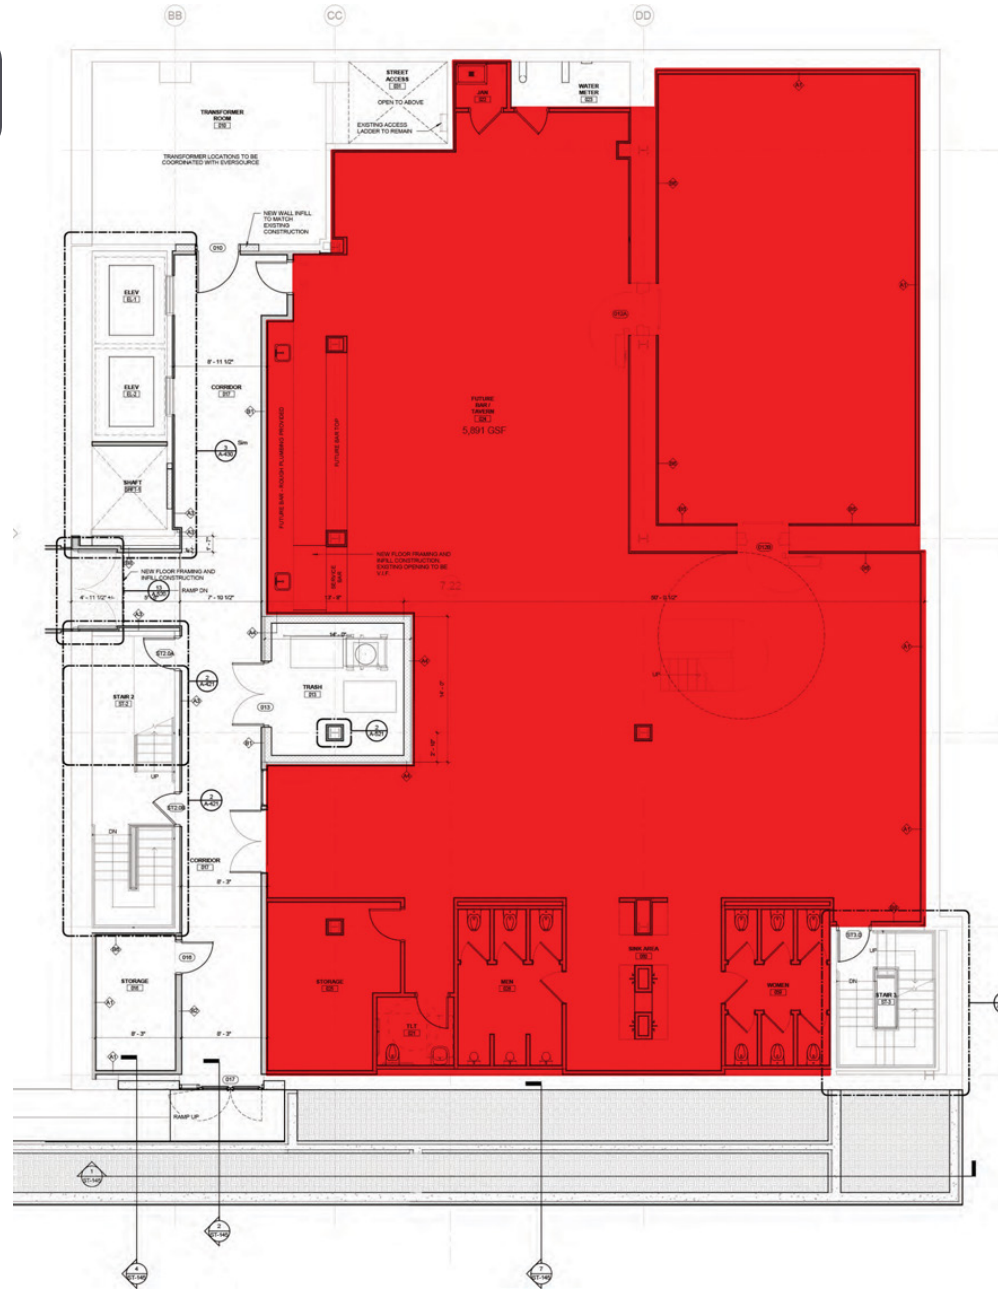

**101 Pearl Street
Lower Level**