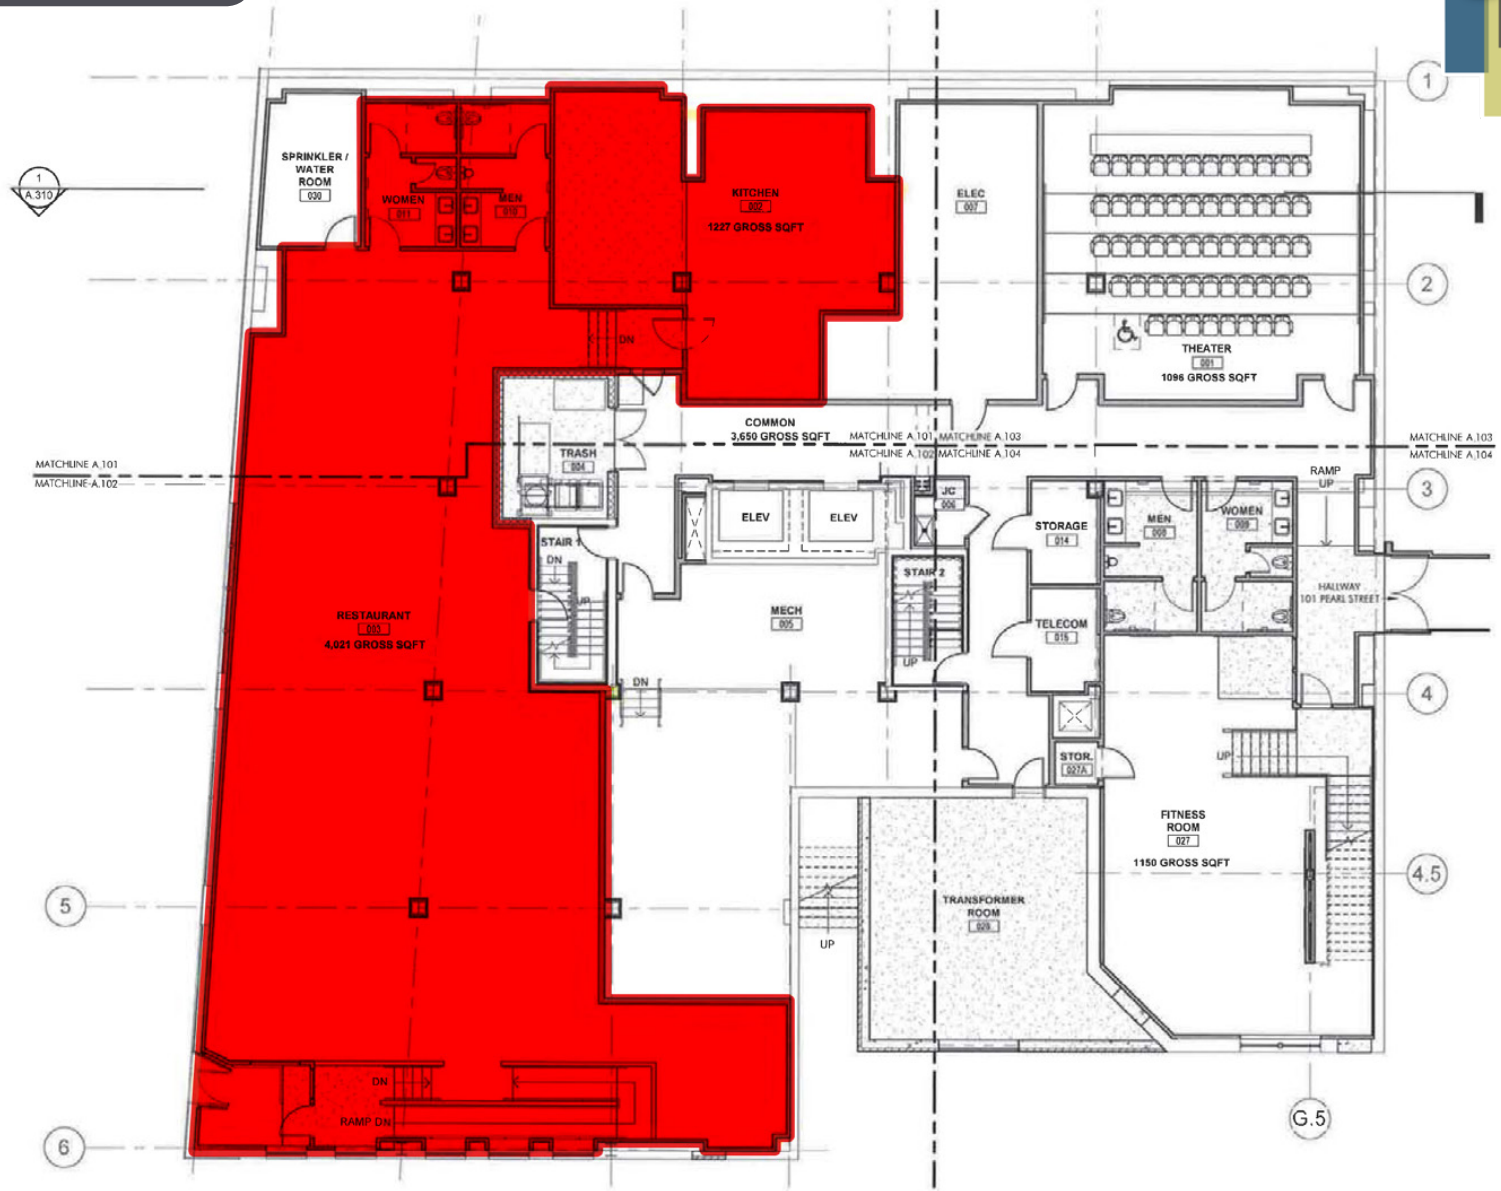

111 Pearl Street
Trumbull Street Level