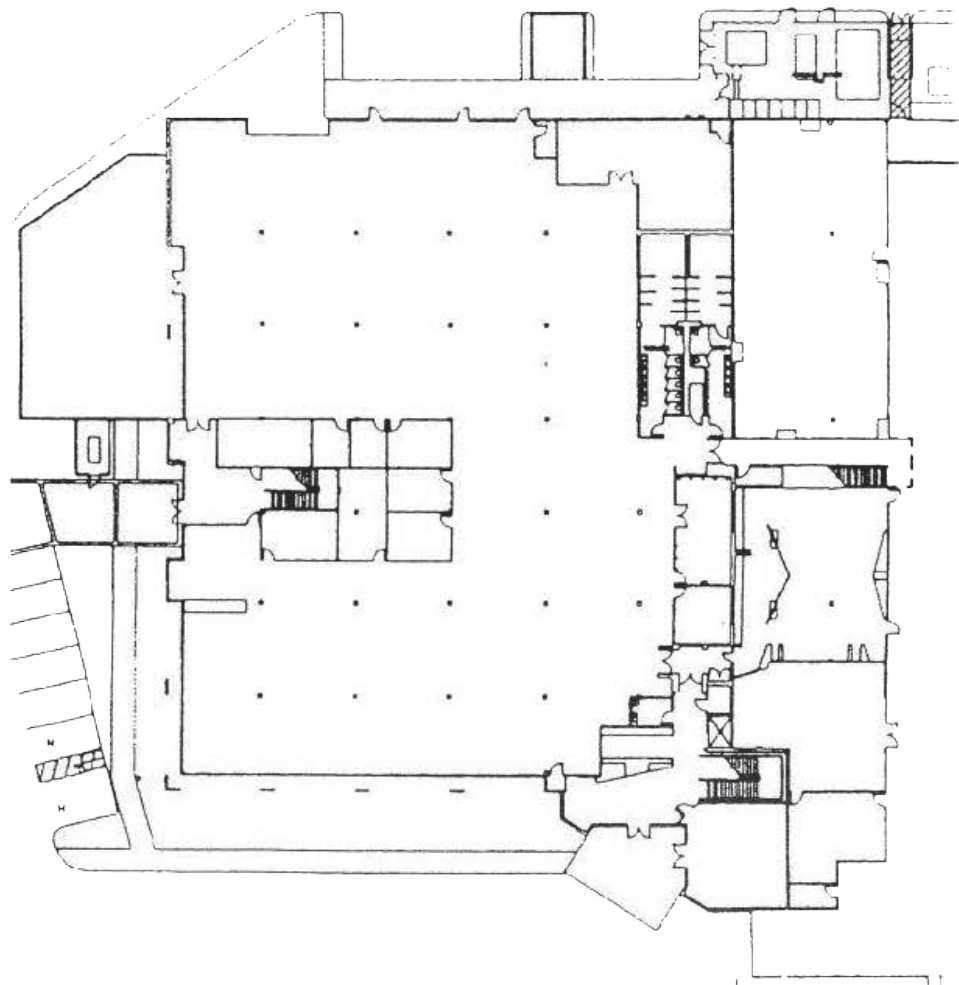

Board Room

Cafeteria

Attractive Reception Area

Enclosed Patio

Ground Floor Showers
with Locker Room

Elevator Served

Headquarters Image

Motivated, Flexible Ownership

LOCATION

FLOORPLANS

1st FLOOR

2nd FLOOR

1436 California CIRCLE MILPITAS, CA

FOR LEASE
±67,000 SF
TWO-STORY OFFICE

KEITH POE
408.982.8440 | kpoe@ngkf.com
CA RE Lic # 00933278

The distributor of this communication is performing acts for which a real estate license is required. The information contained herein has been obtained from sources deemed reliable but has not been verified and no guarantee, warranty or representation, either express or implied, is made with respect to such information. Terms of sale or lease and availability are subject to change or withdrawal without notice. 08-1878 | 06/20