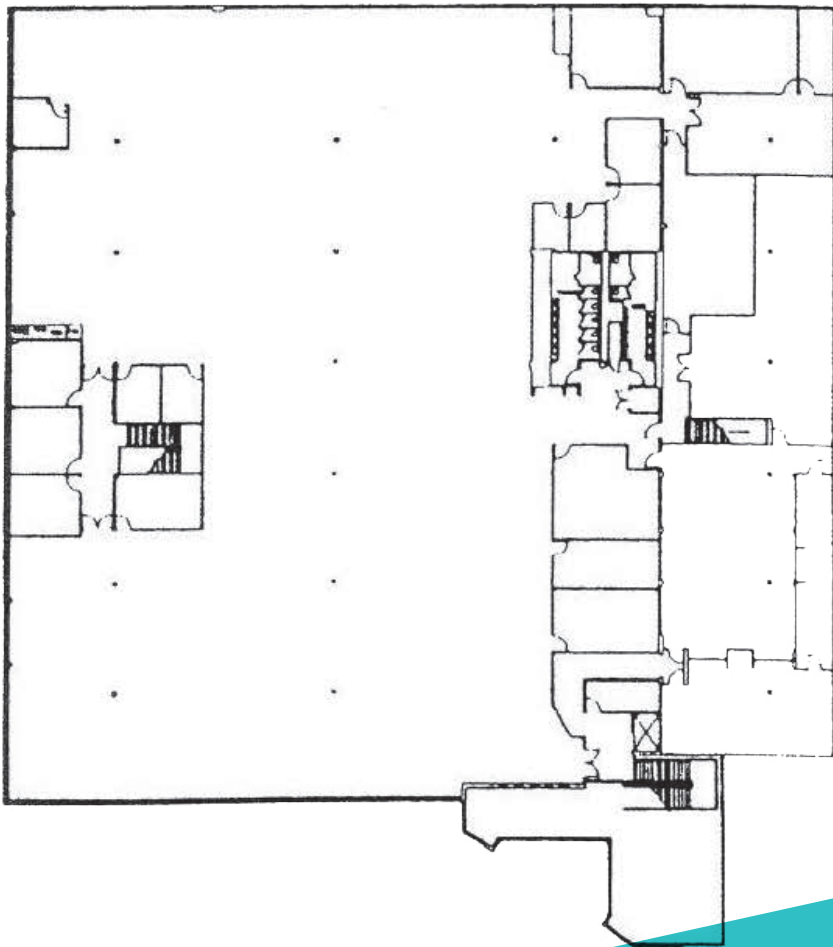

Board Room

Cafeteria

Attractive Reception Area

Enclosed Patio

Ground Floor Showers
with Locker Room

Elevator Served

Headquarters Image

Motivated, Flexible Ownership

LOCATION

FLOORPLANS

1st FLOOR

2nd FLOOR

1436 California CIRCLE MILPITAS, CA

FOR LEASE
±67,000 SF
TWO-STORY OFFICE

KEITH POE
408.982.8440 | kpoe@ngkf.com
CA RE Lic # 00933278

The distributor of this communication is performing acts for which a real estate license is required. The information contained herein has been obtained from sources deemed reliable but has not been verified and no guarantee, warranty or representation, either express or implied, is made with respect to such information. Terms of sale or lease and availability are subject to change or withdrawal without notice. 08-1878 | 06/20