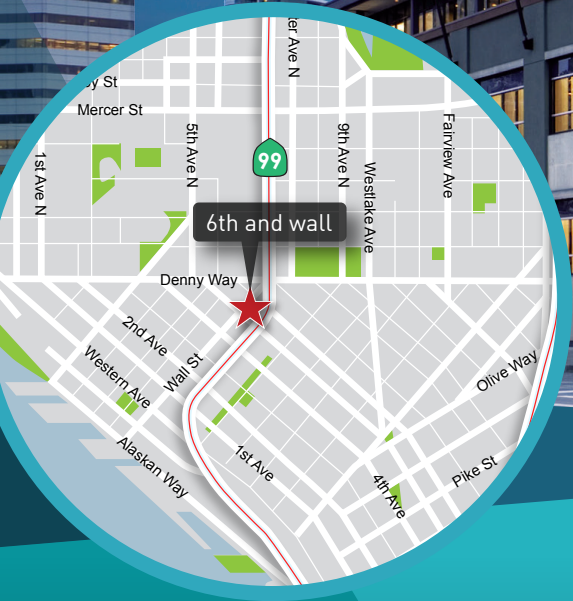

6th & WALL

521 Wall Street
Seattle, WA 98121

HIGHLIGHTS

- Easy access to all major bus routes, I-5 freeway, and Highway 99
- Within walking distance to over 50 restaurants, retail shops, and service amenities
- Heavy Live floor loads
- Oversized Freight Elevator
- Awarded Energy Star Label in 2007 for its operating efficiency
- Beautiful Atrium and common area space

SABEY

NEWMARK

6th & WALL
521 Wall Street

SABEY

Suite 110 - 1,716 RSF

- 6th & Wall occupies an entire block, allowing for creative office users to get inspired with their layouts.
- Along with the large floorplates, 6th & Wall features a 3-story atrium, creating vast amount of natural light to their already light filled spaces.
- Tenant amenity hang out area with adjacent building conference room
- Parking ratio: .5/1,000

COFFEE

1. Starbucks
2. Top Pot Doughnuts
3. Uptown Espresso
4. Wheelhouse Coffee
5. Uptown Espresso
6. Top Pot Doughnuts
7. Kakao
8. Tilikum Place Cafe
9. Street Bean Coffee
10. Cherry Street Coffee House

NIGHTLIFE

1. The Whisky Bar
2. Bathtub Gin & Co
3. Rob Roy
4. Hand of God Wines
5. Shorty's
6. Bell + Whete
7. Local 360

RETAIL

1. Patagonia
2. West Elm
3. ExOfficio
4. Mud Bay
5. Walgreens
6. FedEx Office