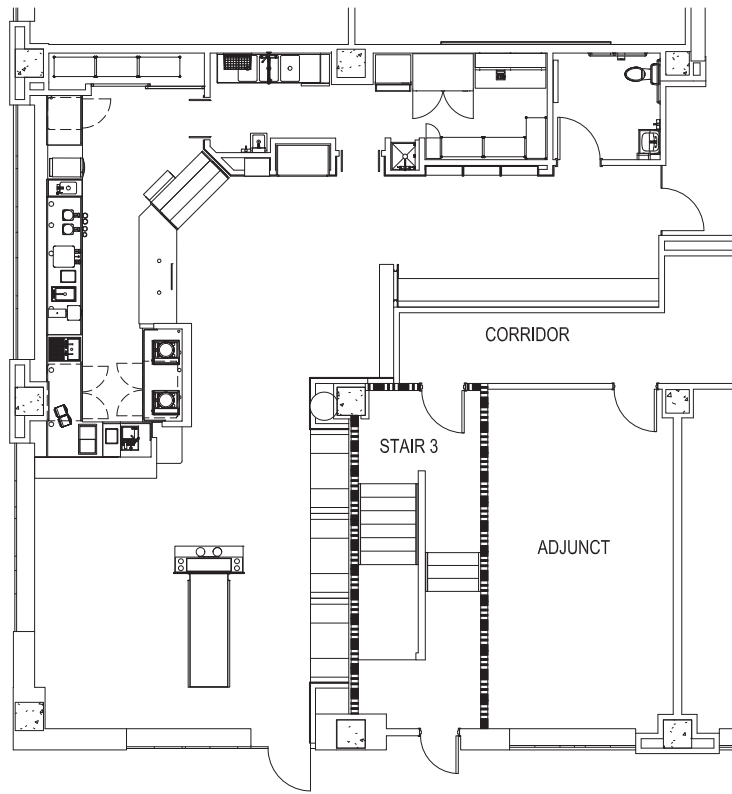

SABEY

NEWMARK

6th & WALL
521 Wall Street

SABEY

Suite 110 - 1,716 RSF

- 6th & Wall occupies an entire block, allowing for creative office users to get inspired with their layouts.
- Along with the large floorplates, 6th & Wall features a 3-story atrium, creating vast amount of natural light to their already light filled spaces.
- Tenant amenity hang out area with adjacent building conference room
- Parking ratio: .5/1,000