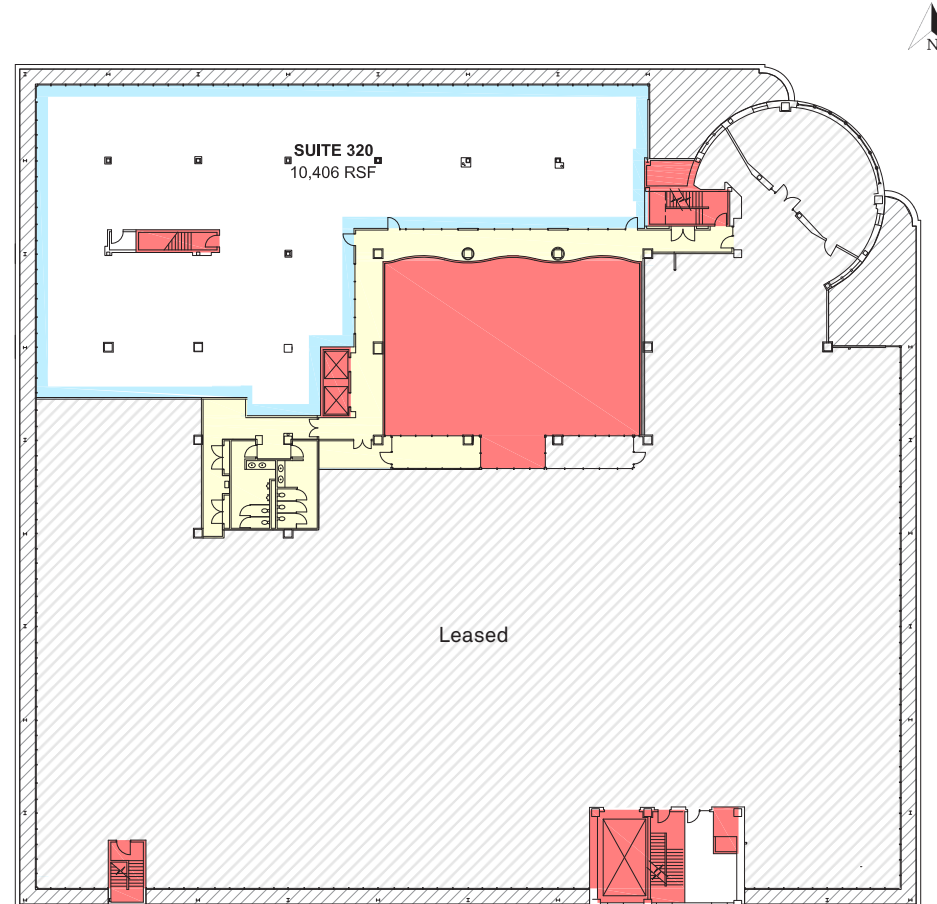

SABEY

NEWMARK

6th & WALL
521 Wall Street

SABEY

Suite 110 - 1,716 RSF

- 6th & Wall occupies an entire block, allowing for creative office users to get inspired with their layouts.
- Along with the large floorplates, 6th & Wall features a 3-story atrium, creating vast amount of natural light to their already light filled spaces.
- Tenant amenity hang out area with adjacent building conference room
- Parking ratio: .5/1,000

Suite 320 - 10,406 RSF (Divisible to $\pm 5,000$ RSF)

[VIEW VIRTUAL TOUR](#)

6TH & WALL AMENITIES

RESTAURANTS

1. Black Bottle
2. El Gaucho
3. Tavolata
4. List
5. Cuoco
6. Blue Moon Burgers
7. La Toscanella
8. Homegrown
9. Veggie Grill
10. Brave Horse Tavern
11. The Innkeeper
12. Tandoori Hut
13. La Vita E Bella
14. The Grill From Ipanema
15. Orfeo
16. La Parisienne
17. The 5 Point Cafe
18. Thai Thani Kitchen
19. 13 Coins
20. Flying Fish
21. Serious Pie & Biscuit
22. Specialty's
23. Buca di Beppo
24. Cask & Trotter
25. Art Marble 21
26. Vestal
27. Re: Public
28. Mio Sushi
29. Bambinos Pizzeria
30. Zeeks Pizza
31. Taco Del Mar
32. Far Eats