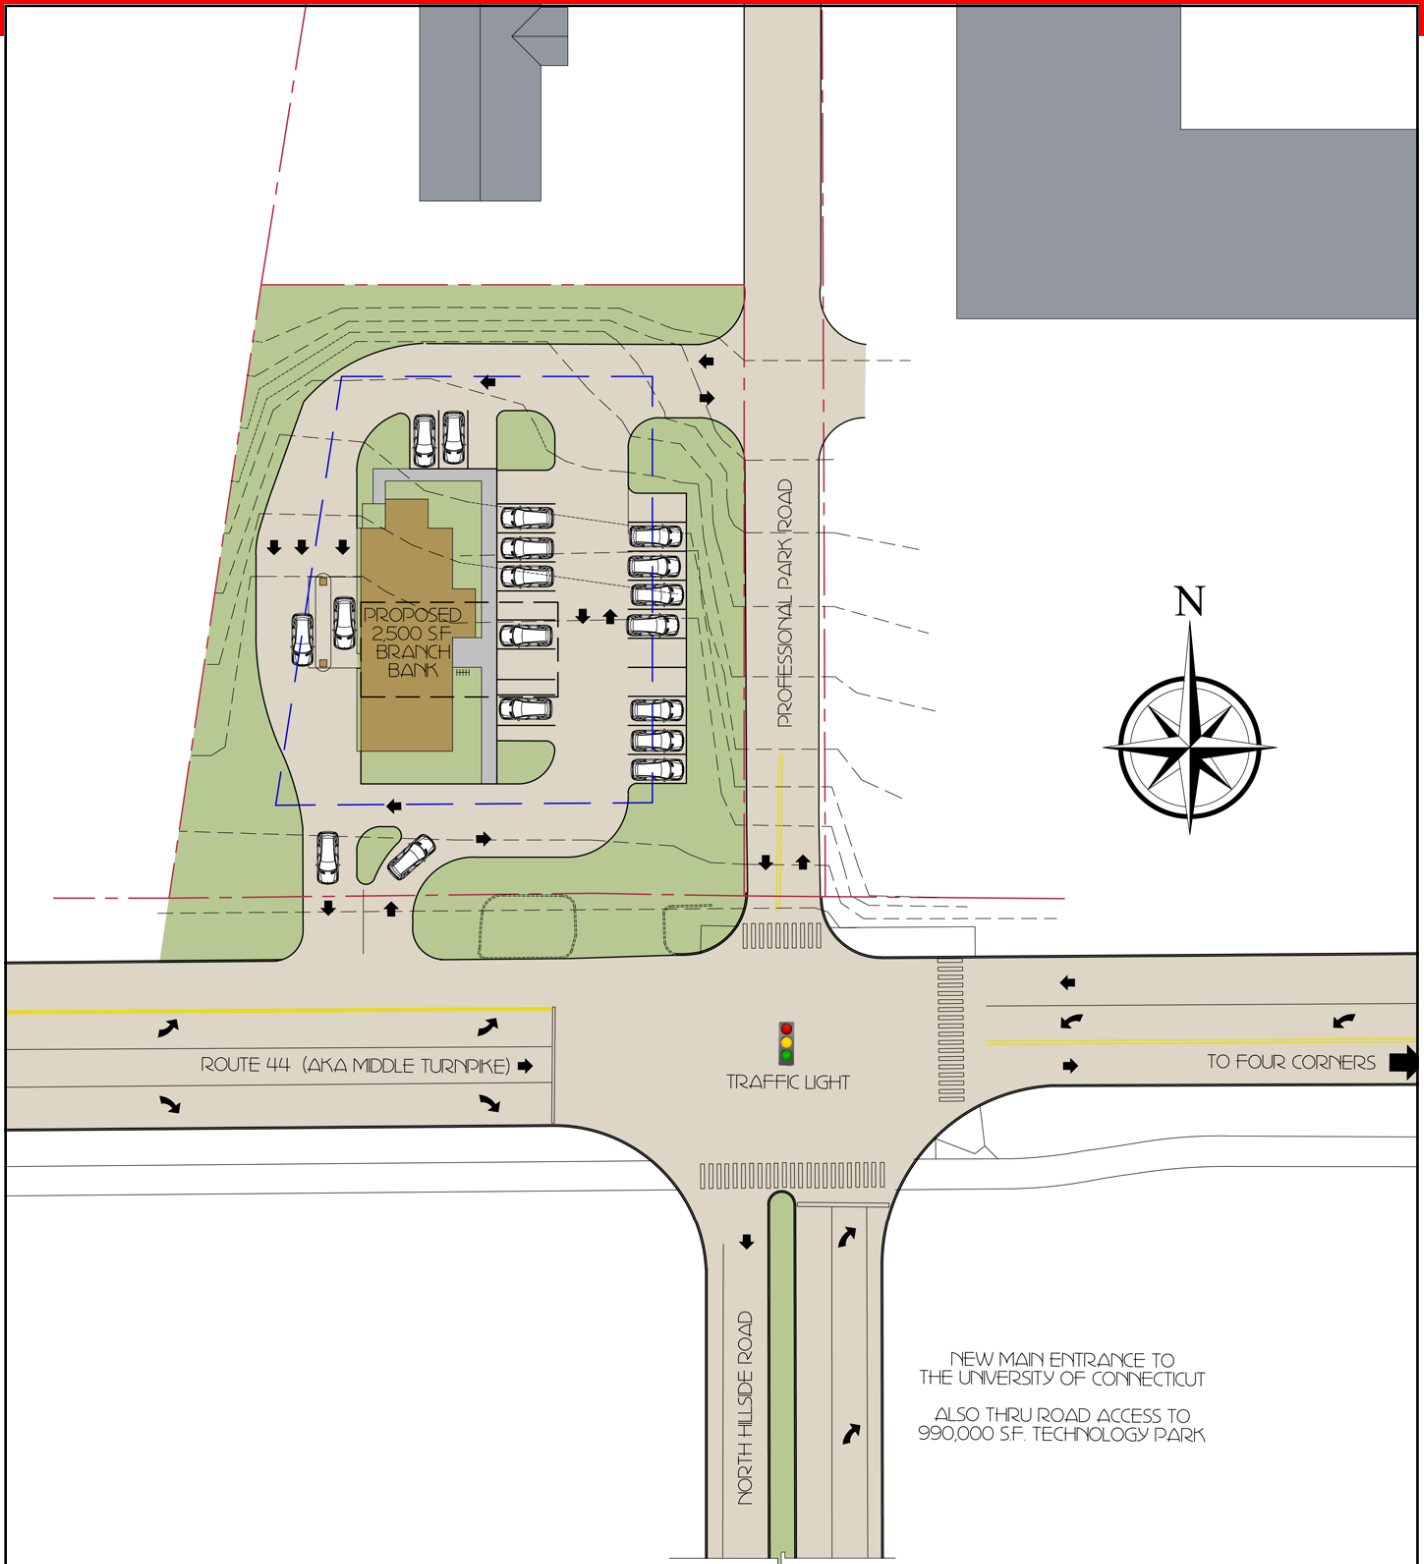

Demographics	1 MILE	3 MILES	5 MILES
Total Population	2,000	22,394	37,210
Total Daytime Population	2,171	18,318	29,242
Average Household Income	\$47,988	\$69,947	\$86,505
Traffic Count: 8,200 on Middle Tnpk; 14,600 on Route 195			

CONCEPT PLAN #1

575 MIDDLE TURNPIKE STORRS, CT 06268

CONCEPT PLAN #2

575 MIDDLE TURNPIKE STORRS, CT 06268