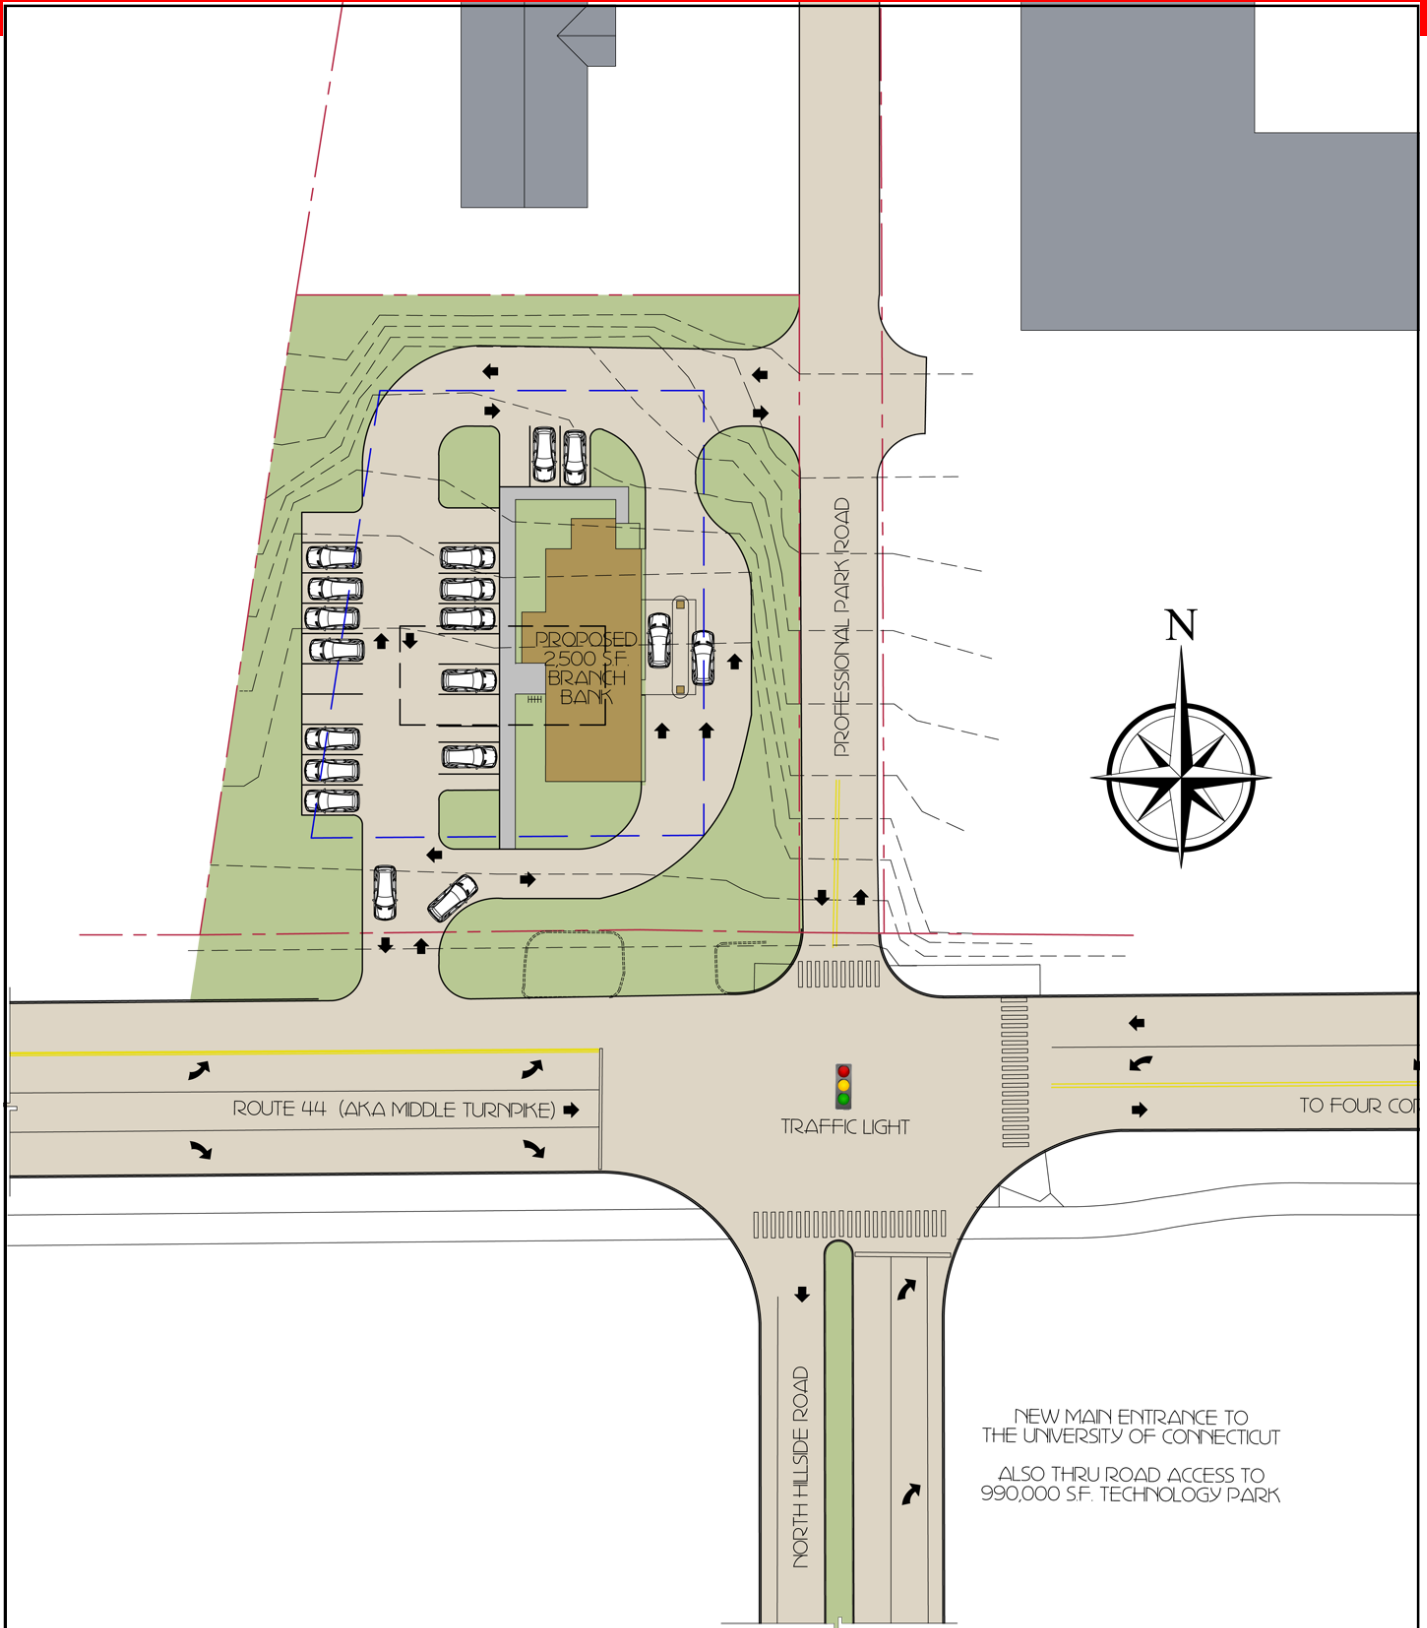

Demographics	1 MILE	3 MILES	5 MILES
Total Population	2,000	22,394	37,210
Total Daytime Population	2,171	18,318	29,242
Average Household Income	\$47,988	\$69,947	\$86,505
Traffic Count: 8,200 on Middle Tnpk; 14,600 on Route 195			

CONCEPT PLAN #1

575 MIDDLE TURNPIKE STORRS, CT 06268

CONCEPT PLAN #2

575 MIDDLE TURNPIKE STORRS, CT 06268