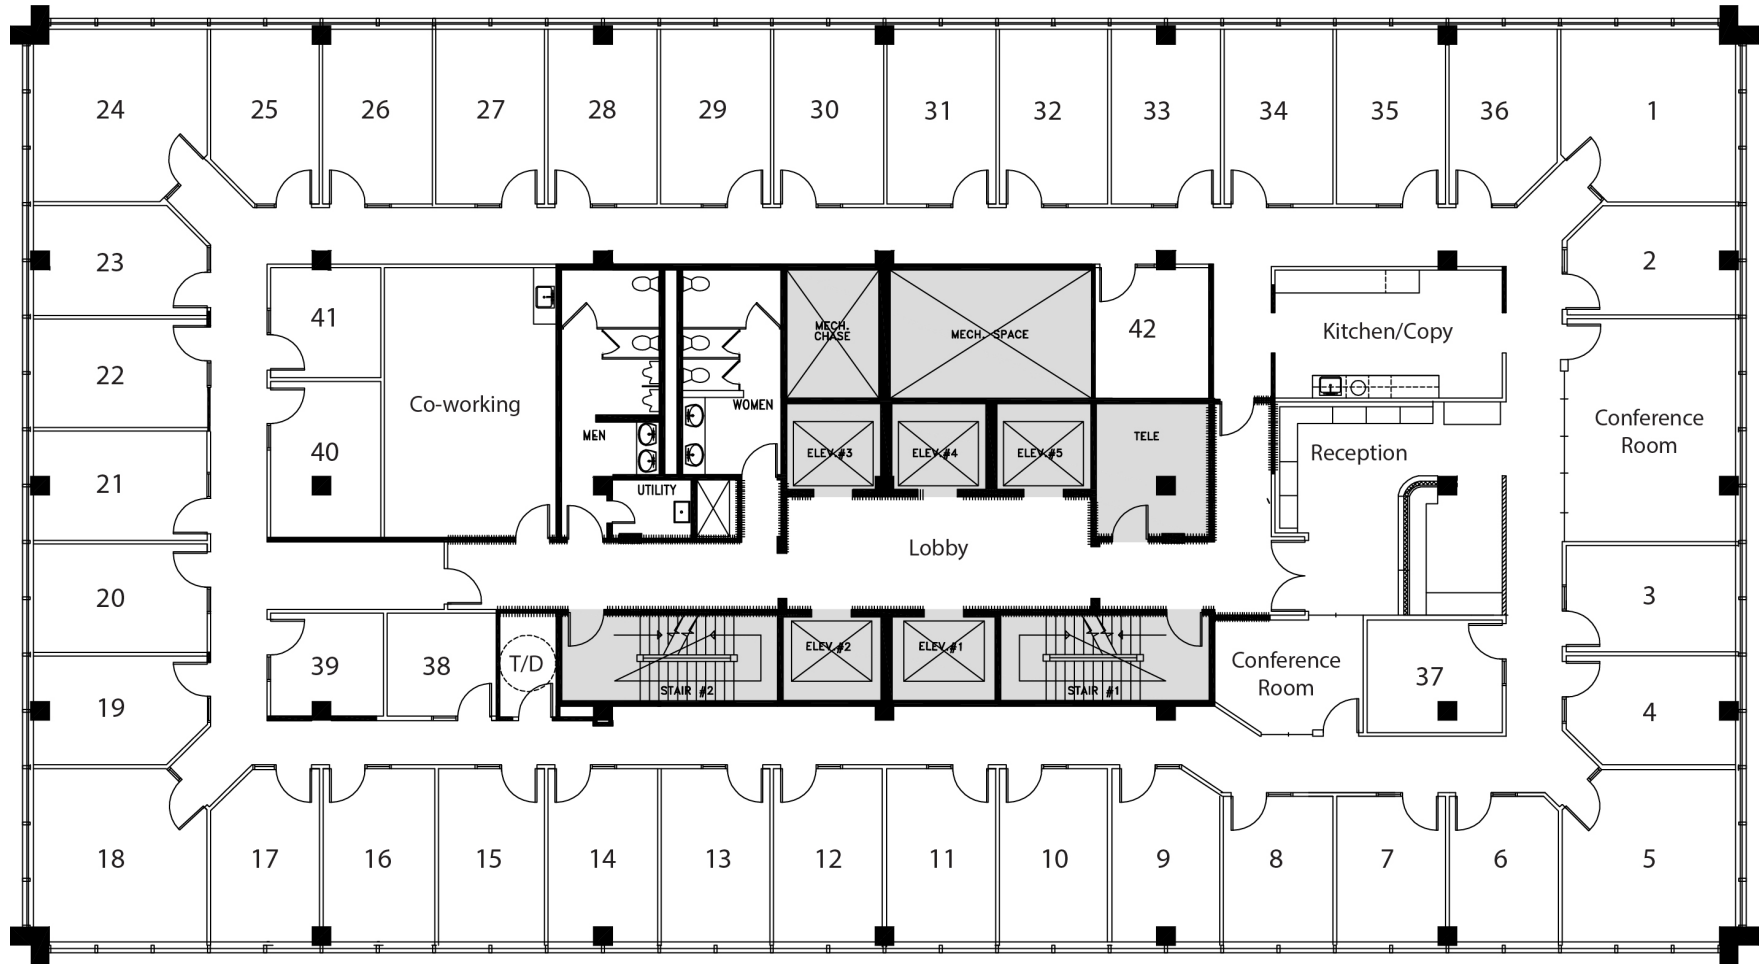

## TWO TURTLE CREEK

3838 Oak Lawn Avenue, Suite 1000, Dallas, TX 75219

469.317.6300

[www.premierworkspaces.com](http://www.premierworkspaces.com)