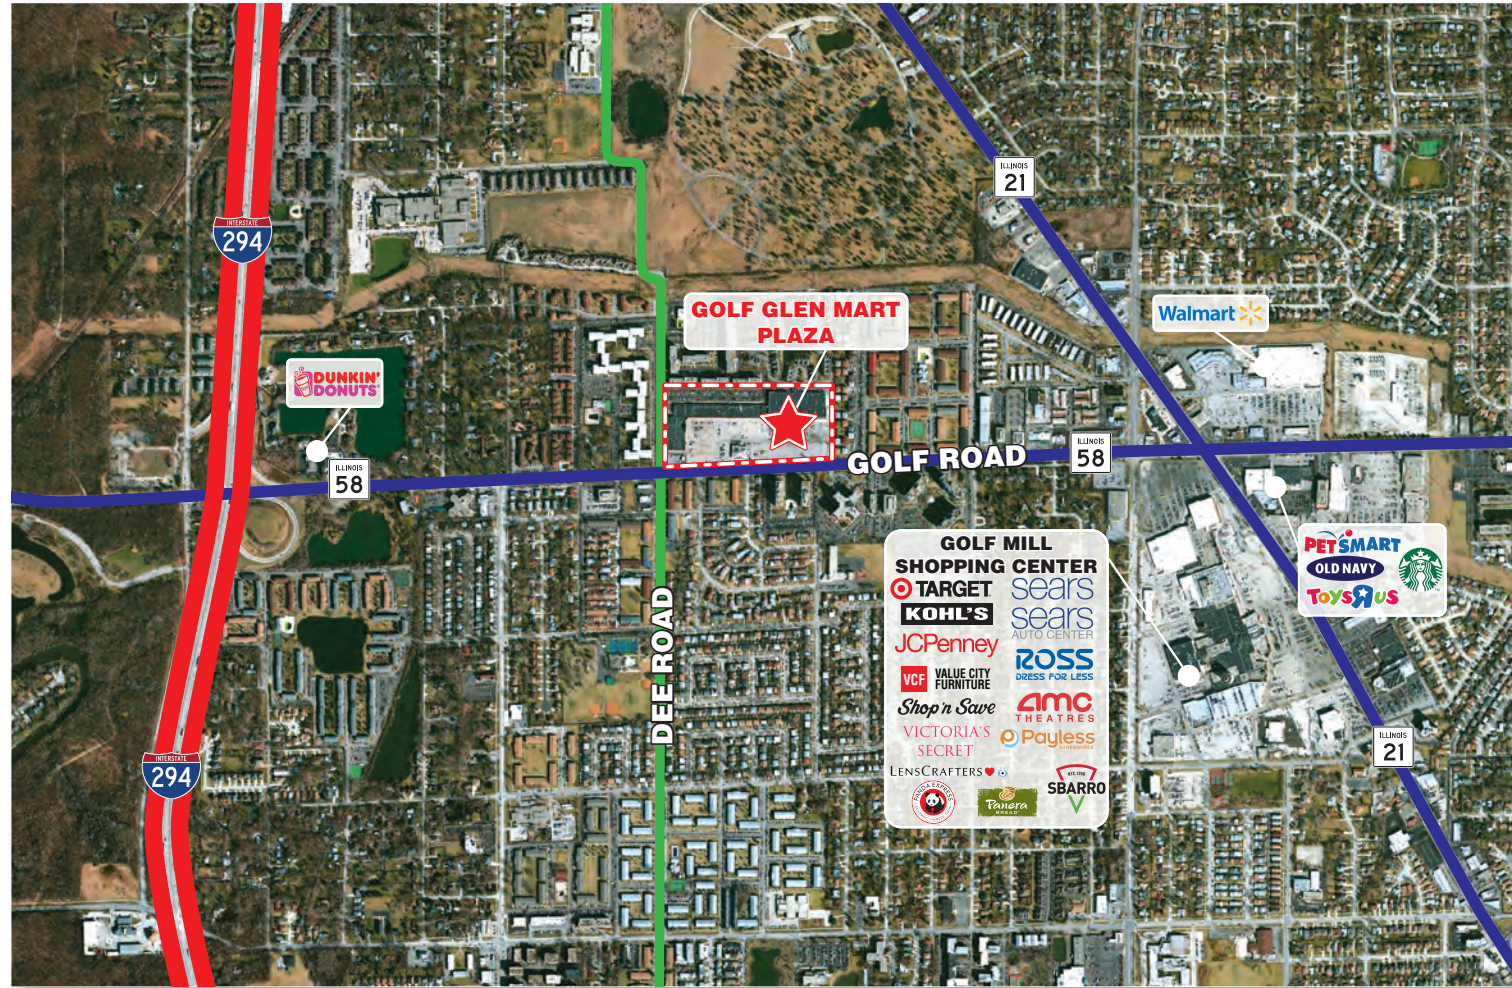

# Golf Glen Mart Plaza (Outlot) Niles, Illinois 60714

# Niles, Illinois

## Golf Glen Mart Plaza (Outlot)

**Location:**

Golf Glen Mart Plaza is located in Cook County at 9000-9196 Golf Road at the intersection of Dee Road in Niles, Illinois 60714.

**Type:**

Community Strip Center

**GLA:**

240,000 sf

**Parking:**

1,150 cars

**Traffic:**

Two way average daily traffic  
38,400 cars per day

**Major Tenants:**

Golf Glen Theater 26,000 sf