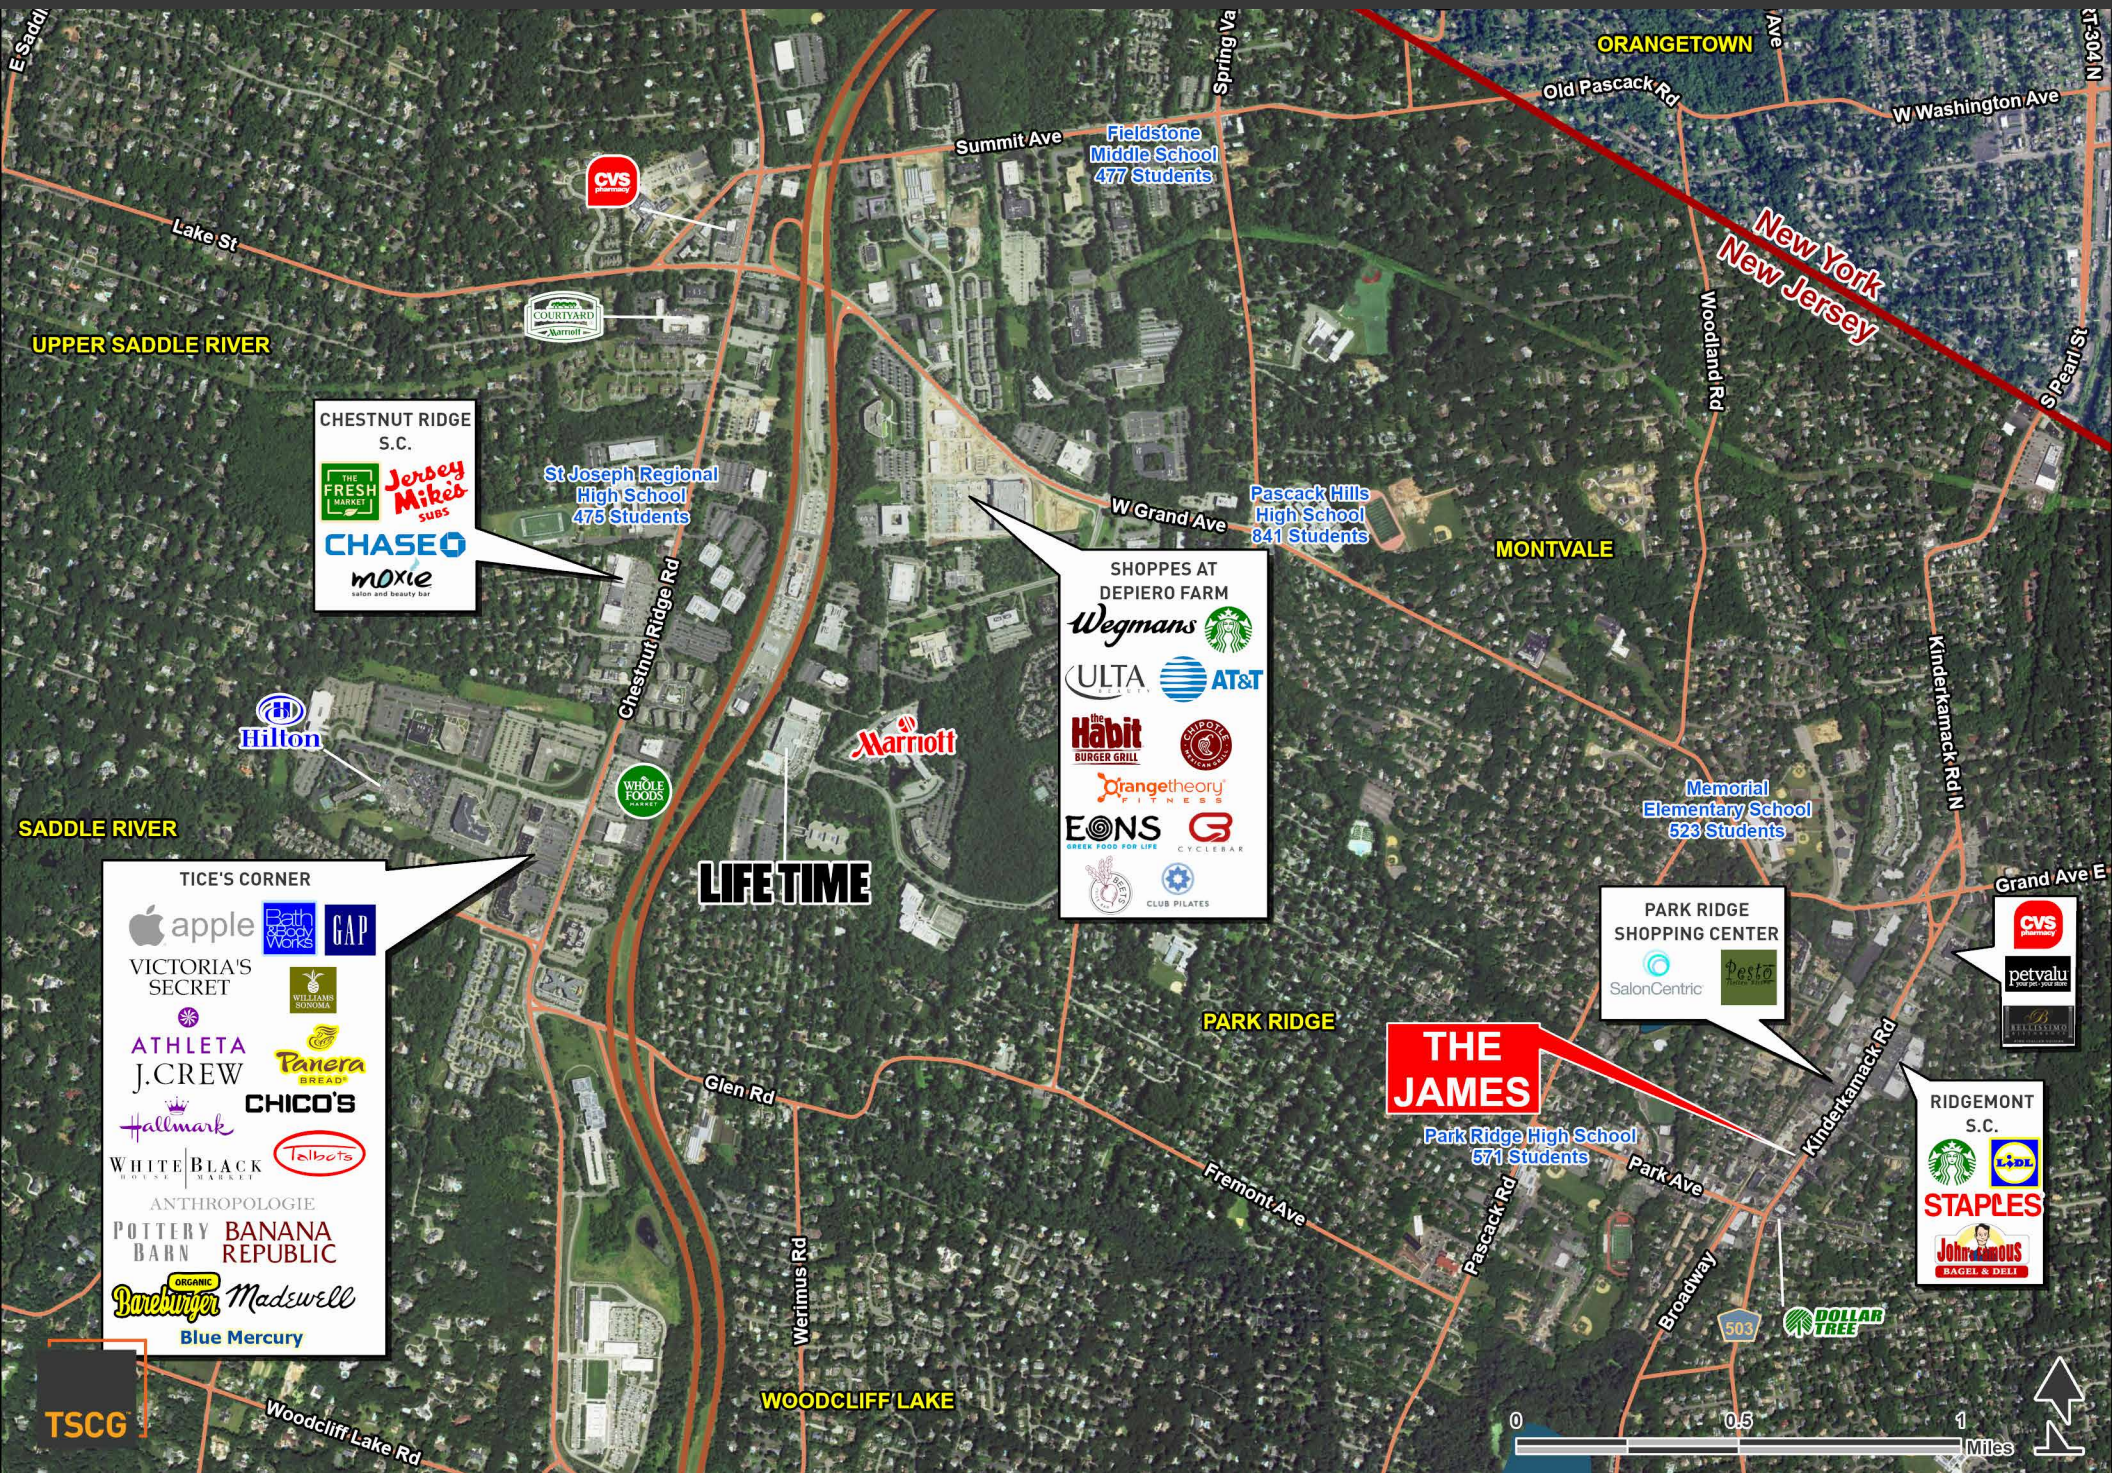

CHESTNUT RIDGE S.C.

- THE FRESH MARKET
- Jersey Mike's SUBS
- CHASE
- MOXIE salon and beauty bar

St Joseph Regional High School
475 Students

SHOPPES AT DEPIERO FARM

- Wegmans
- Starbucks
- ULTA
- AT&T
- the Habit BURGER GRILL
- ORANGE THEORY FITNESS
- EONS BIKES GOOD FOR LIFE
- G CYCLEBAR
- CLUB PILATES

TICE'S CORNER

- apple
- Bath & Body Works
- GAP
- VICTORIA'S SECRET
- WILLIAMS SONOMA
- ATHLETA
- J. CREW
- Panera BREAD
- CHICO'S
- Hallmark
- Talbots
- WHITE BLACK HOUSIE MARKET
- ANTHROPOLOGIE
- POTTERY BARN
- BANANA REPUBLIC
- ORGANIC Bareburger
- Madewell
- Blue Mercury