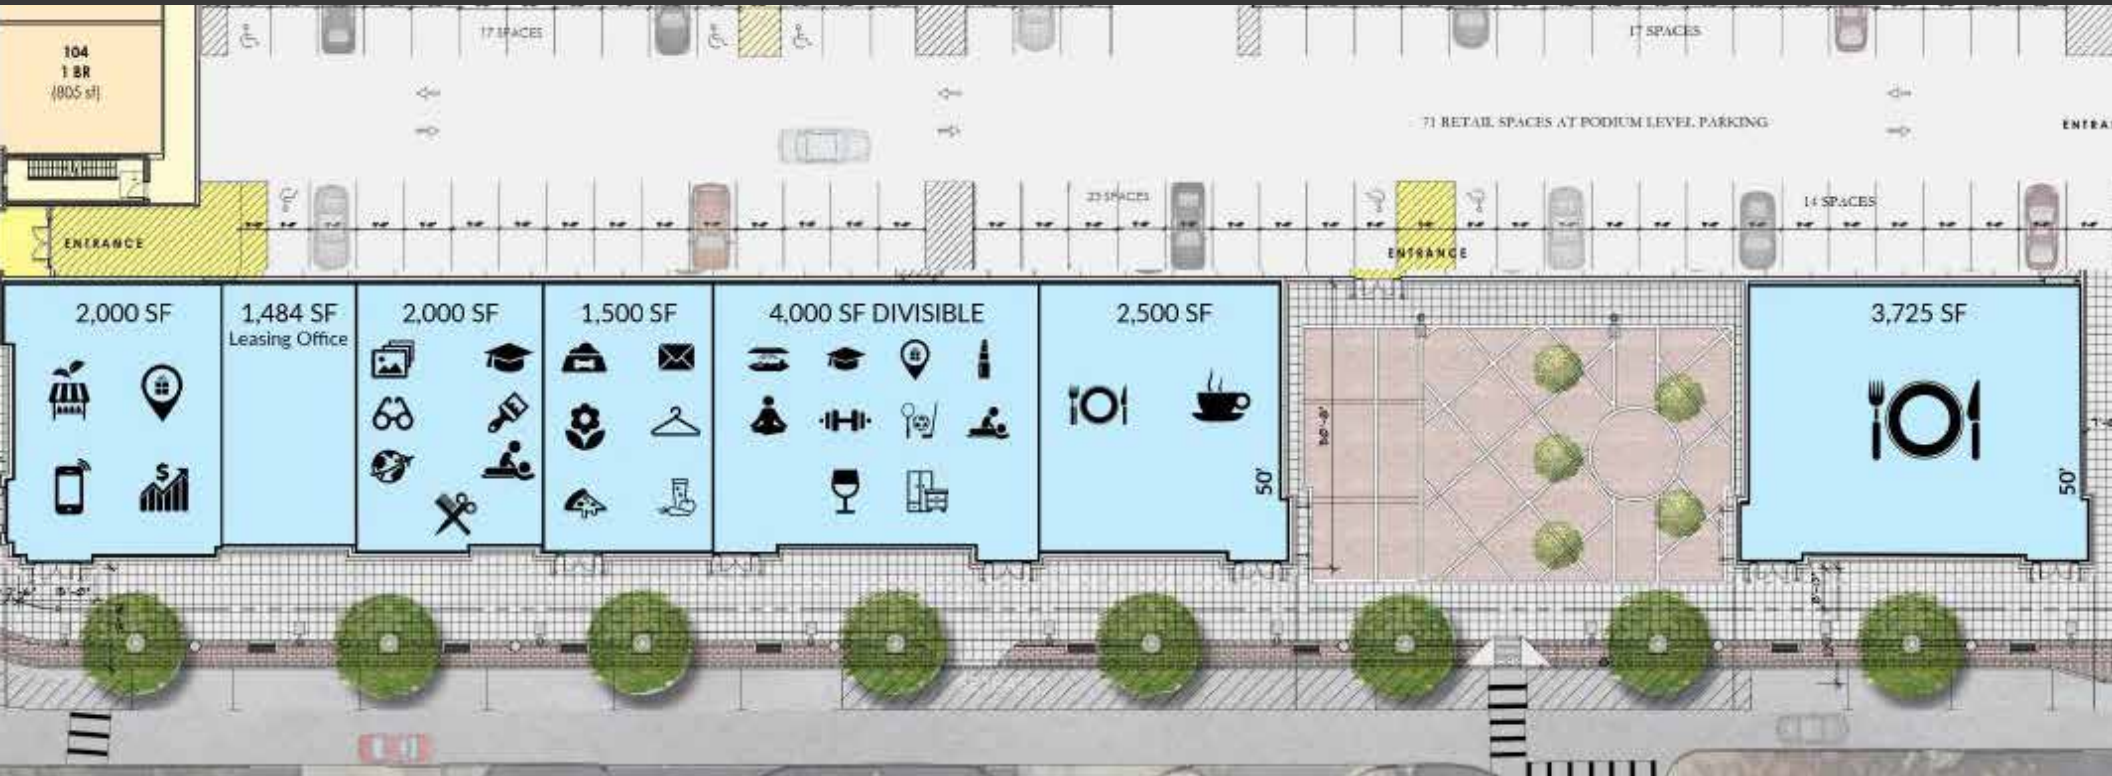

MERCHANDISING PLAN

LEGEND: DESIRED USES

WINE SHOP	YOGA/BARRE/PILATES	OPTICAL	TRAVEL	EDUCATION	GALLERY
RESTAURANT	FLORIST	SPA	GIFT SHOP	SHIPPING	TANNING
CAFE	CLEANERS	SALON	WIRELESS/ELECTRONICS	PAINT & SIP	
FITNESS	PIZZERIA	FINANCIAL SERVICES	BEAUTY SUPPLY	PET SUPPLY	
HOME FURNISHINGS	JUICE BAR/ACAI BOWL/POKE	APPAREL	SPORTING GOODS	DELI