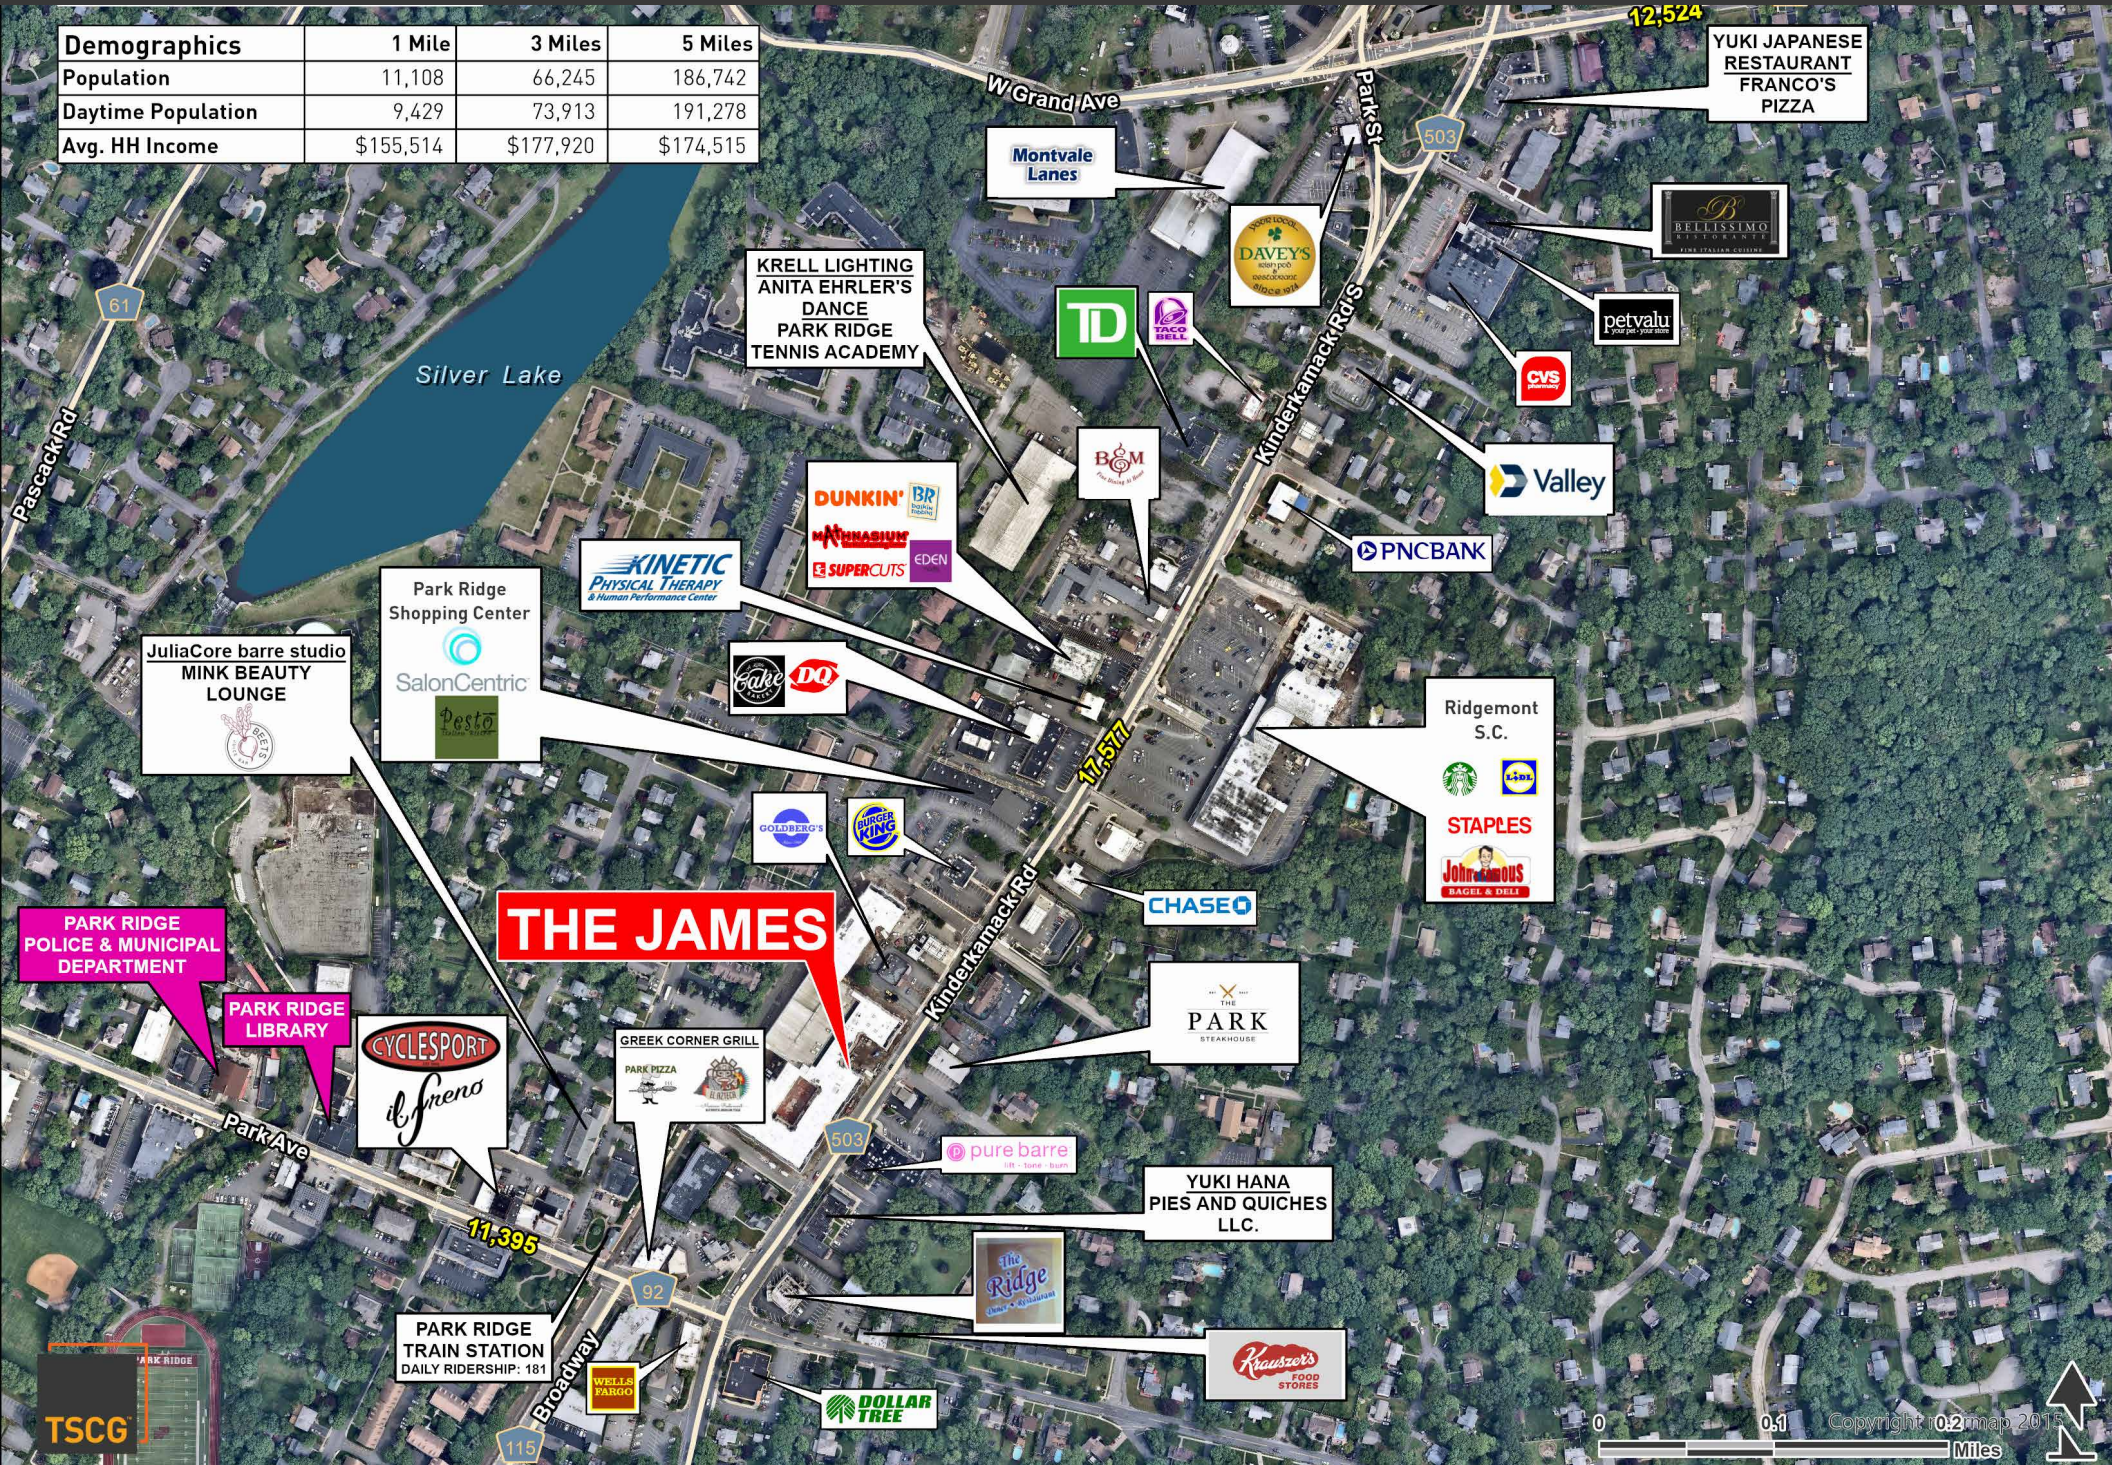

MARKET

Demographics	1 Mile	3 Miles	5 Miles
Population	11,108	66,245	186,742
Daytime Population	9,429	73,913	191,278
Avg. HH Income	$155,514	$177,920	$174,515

THE JAMES

JuliaCore barre studio
MINK BEAUTY LOUNGE

Park Ridge Shopping Center
SalonCentric
Pesto

KRELL LIGHTING
ANITA EHRLER'S DANCE
PARK RIDGE TENNIS ACADEMY

DUNKIN' DONUTS
KINETIC PHYSICAL THERAPY & Human Performance Center
SUPER CUTS
EDEN

cake
DQ

GOLDBERG'S
BURGER KING

PARK RIDGE POLICE & MUNICIPAL DEPARTMENT

PARK RIDGE LIBRARY

CYCLESPORT
il fredo

GREEK CORNER GRILL
PARK PIZZA

PARK RIDGE TRAIN STATION
DAILY RIDERSHIP: 181

WELLS FARGO

DOLLAR TREE

The Ridge

pure barre
YUKI HANA PIES AND QUICHES LLC.

Krauszer's FOOD STORES

CHASE

PARK STEAKHOUSE

Ridgemont S.C.
STARBUCKS
STAPLES
John's Famous BAGEL & DELI

PNC BANK

Valley

CVS

petvalu

BELLISSIMO RESTAURANTE

YUKI JAPANESE RESTAURANT
FRANCO'S PIZZA

DAVEY'S

TD

B&M

Montvale Lanes

W Grand Ave

503

12,524

117,577

11,395

92

115

61

Silver Lake

Pascack Rd

Park St

Kinderkamack Rd

Kinderkamack Rd

Park Ave

Broadway

TSCG