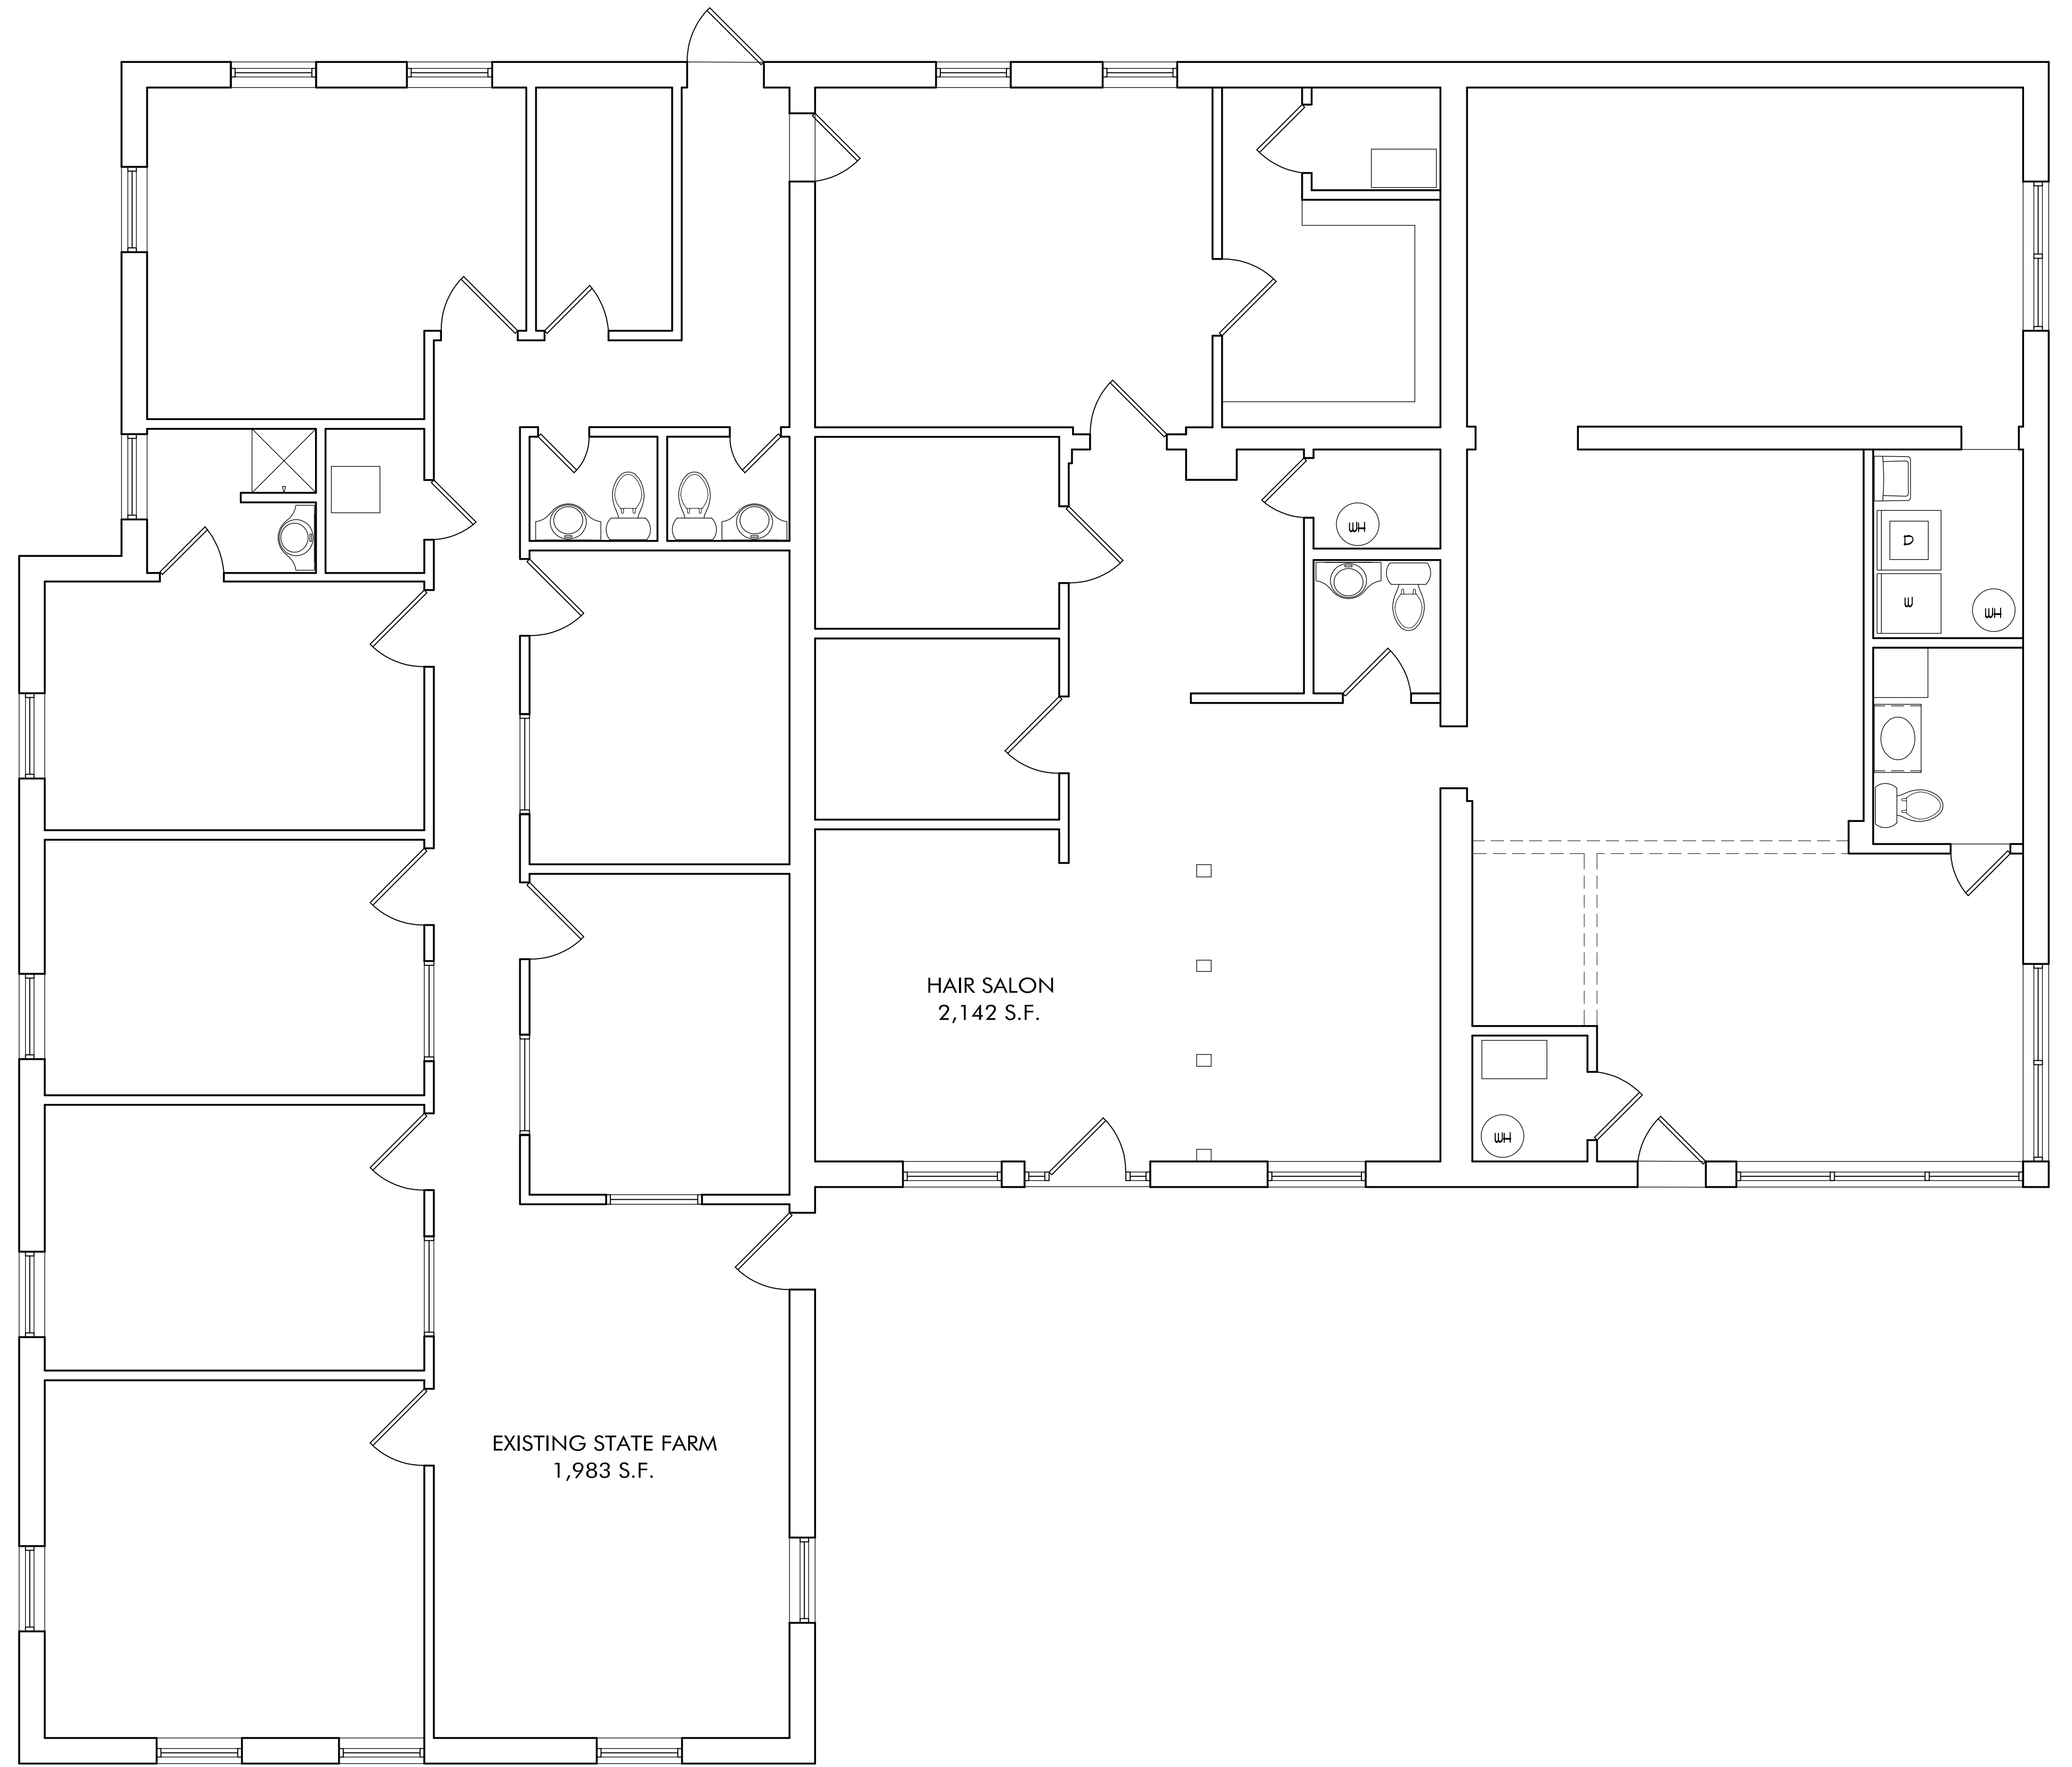

JRL
2,005 S.F.

HAIR SALON
2,142 S.F.

EXISTING STATE FARM
1,983 S.F.

PLAN
SCALE : 1/4"=1'-0"

PLAN
SCALE : 1/4"=1'-0"

HAIR SALON	- 2,157 S.F.
STATE FARM	- 1,983 S.F.
JRL	- 2,005 S.F.
TOTAL:	- 6,145 S.F.

SCALE: 1/4" = 1'-0"