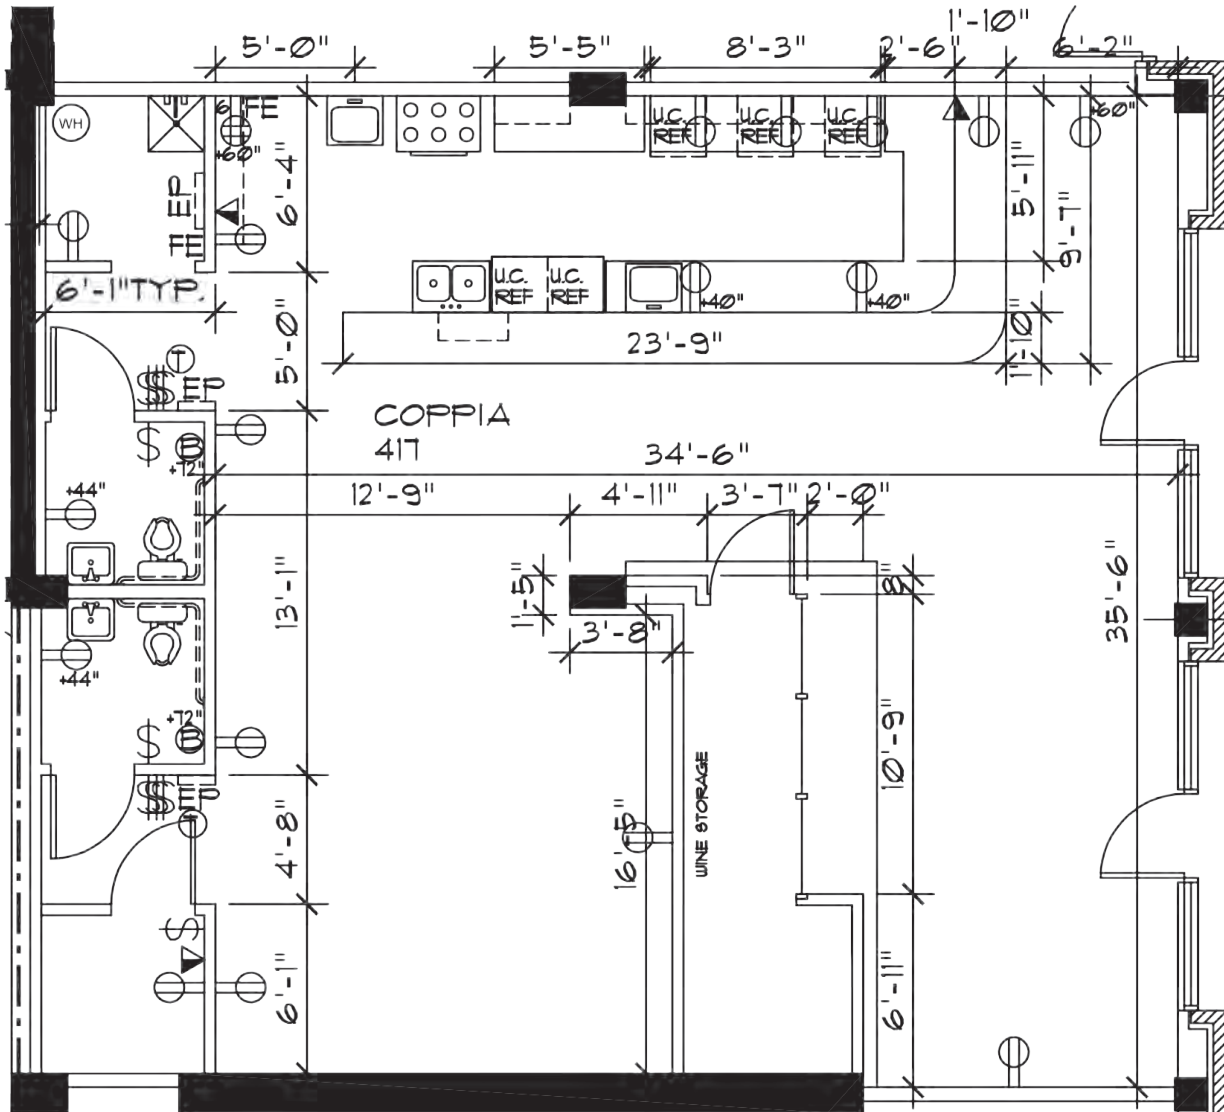

THE GREGORY

Contact

Caryl Brown
503.721.2725
cbrown@kiddermathews.com

Sara Daley
503.721.2726
sdaley@kiddermathews.com

Mark Piscitelli
503.721.2734
markp@kiddermathews.com