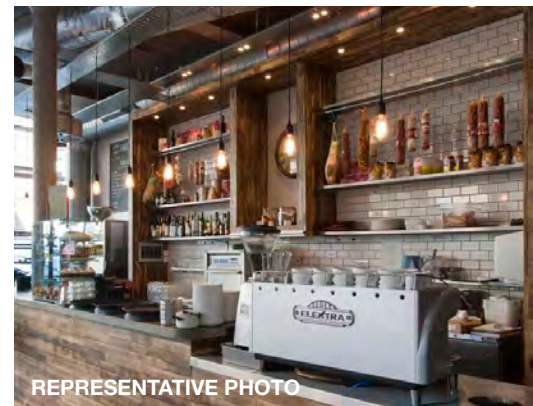

THE GREGORY

417 NW 10th Avenue
Portland, OR

1,507 square feet

\$35/SF NNN

Former wine bar space located in the iconic Pearl District

Small range/hood, refrigeration and plumbing behind bar - no dedicated kitchen space

Open floor plan with glass, stone and concrete features

Excellent opportunity for coffee espresso or bakery

Sidewalk seating

Two ADA restrooms

Existing FF&E negotiable

Location

Contact

Caryl Brown
503.721.2725
cbrown@kiddermathews.com