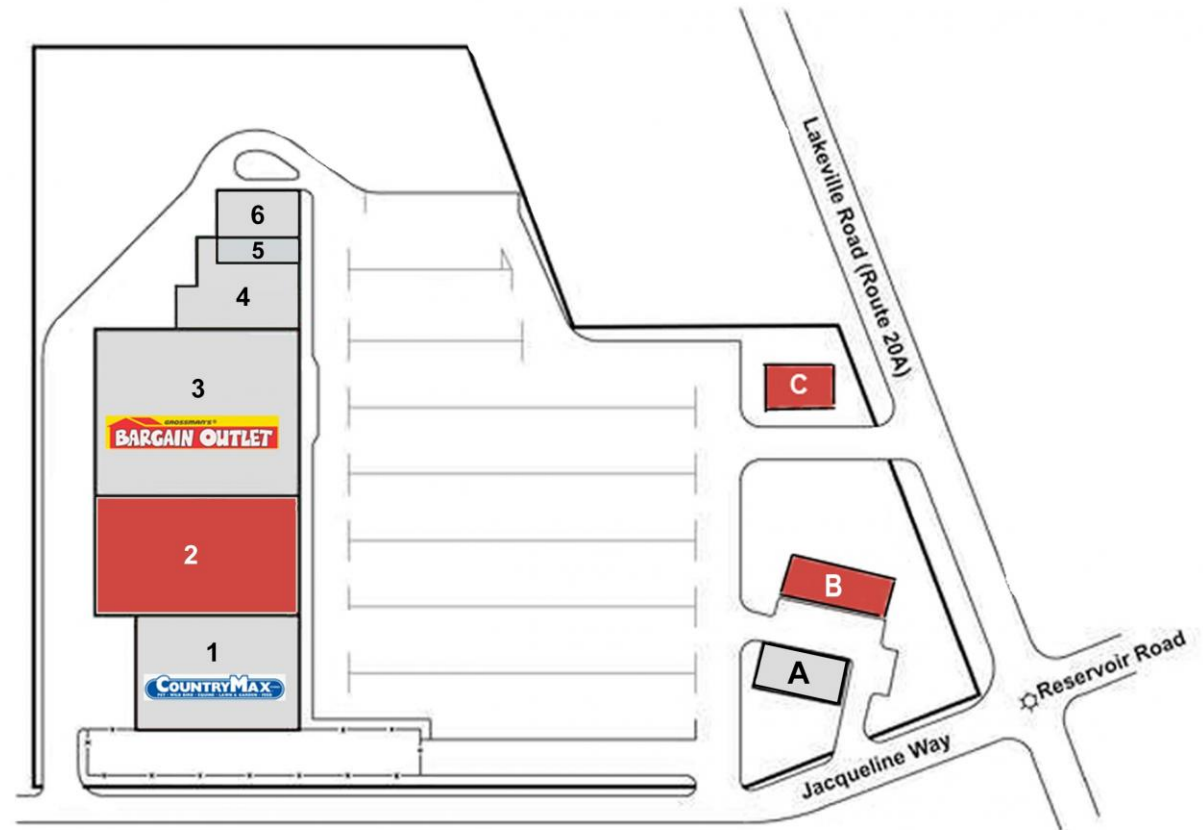

Geneseo Towne Plaza

4101 Lakeville Road
Geneseo, NY 14454

GROSS LEASABLE AREA
91,720 sf

PARKING
478

PARKING RATIO
5.2/1,000

Details

- Traffic counts of **14,174 vehicles per day** on Lakeville Road.
- Minutes from the State University of New York at Geneseo.
- The center draws from a **20-mile trade area** inclusive of Mount Morris, Dansville, and Livonia exceeding **144,600 people**.

4101 Lakeville Road
Geneseo, NY 14454

Space Available

B Pad B

C Pad C

Current Tenants

1 Country Max

5 Nail Salon

2 Goodwill Store

6 GioVanna's Pizza & Pasta

3 Grossman's Bargain Outlet

A Monroe Auto Service and
Tire Center

4 Geneseo Auto Parts

Geneseo Towne Plaza

4101 Lakeville Road
Geneseo, NY 14454

Leasing Contacts

Harrison P. Lyss