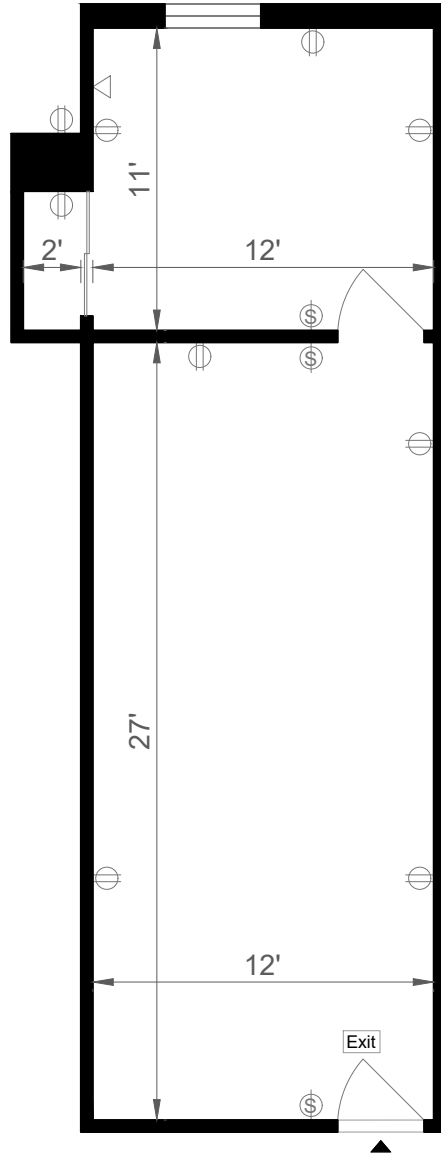

ICON OFFICE BUILDING

1895 TYLER STREET - SUITE 407 | HOLLYWOOD, FL 33020

LEGEND:

	DOUBLE RECEPTACLE
	QUAD RECEPTACLE
	SINGLE SWITCH
	DOUBLE SWITCH
	ELECTRICAL PANEL
	VOICE RECEPTACLE

644 Rentable SF