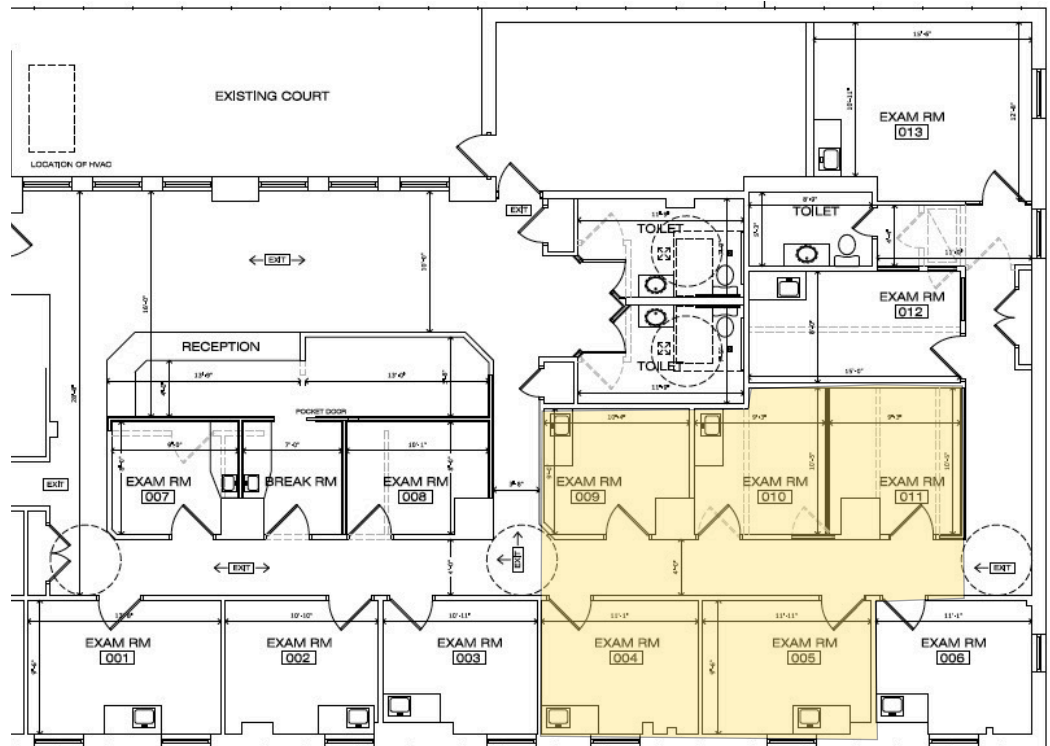

SHARED MEDICAL OFFICE SPACE AVAILABLE FOR LEASE

7 Gramercy Park West
New York, New York

BIOC Commercial Real Estate, LLC

Medical Space Available

- 3,100 SF Medical Condo
- Shared Reception
- Turn-key medical/ commercial office space
- Private elevator access
- Individual Exam and Office rooms for rent for \$2,500 per month
- High-end finishes
- 5 rooms available (4 with sinks)
- Extremely desirable neighborhood
- Short Walk 6, R & W Subway Lines

Shaded area is available

BIOC Commercial Real Estate, LLC

“In the Best Interest of Our Clients”

SHARED MEDICAL SPACE OFFICE AVAILABLE FOR LEASE

7 Gramercy Park West
New York, New York

BIOC Commercial Real Estate, LLC