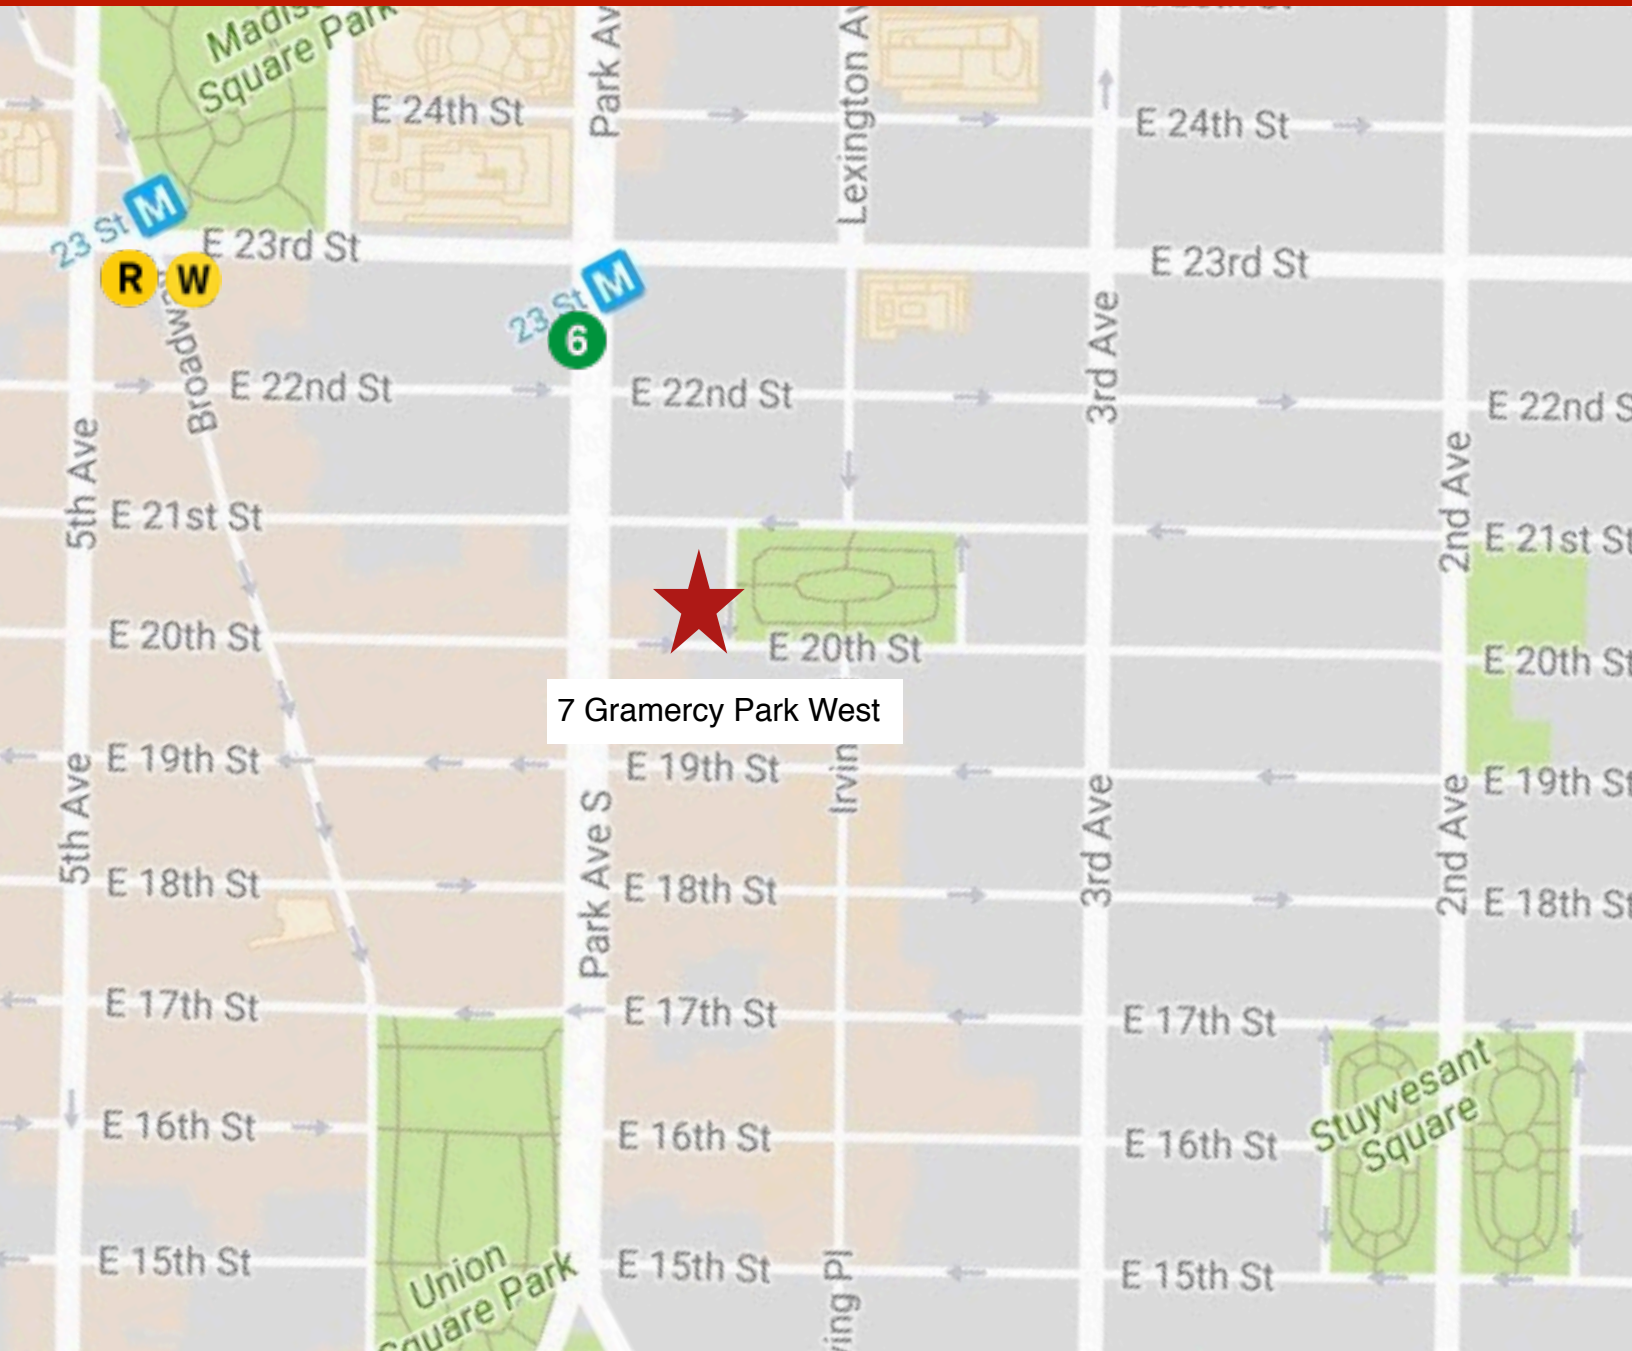

SHARED MEDICAL SPACE OFFICE AVAILABLE FOR LEASE

7 Gramercy Park West
New York, New York

BIOC Commercial Real Estate, LLC

For more information, contact exclusive agents:

Jonathan D. Stravitz
jstravitz@biocre.com
212.252.8799

John B. Aires
jaires@biocre.com
212.252.8766

BIOC Commercial Real Estate 6 East 39th Street, Suite 304, New York, New York 10016