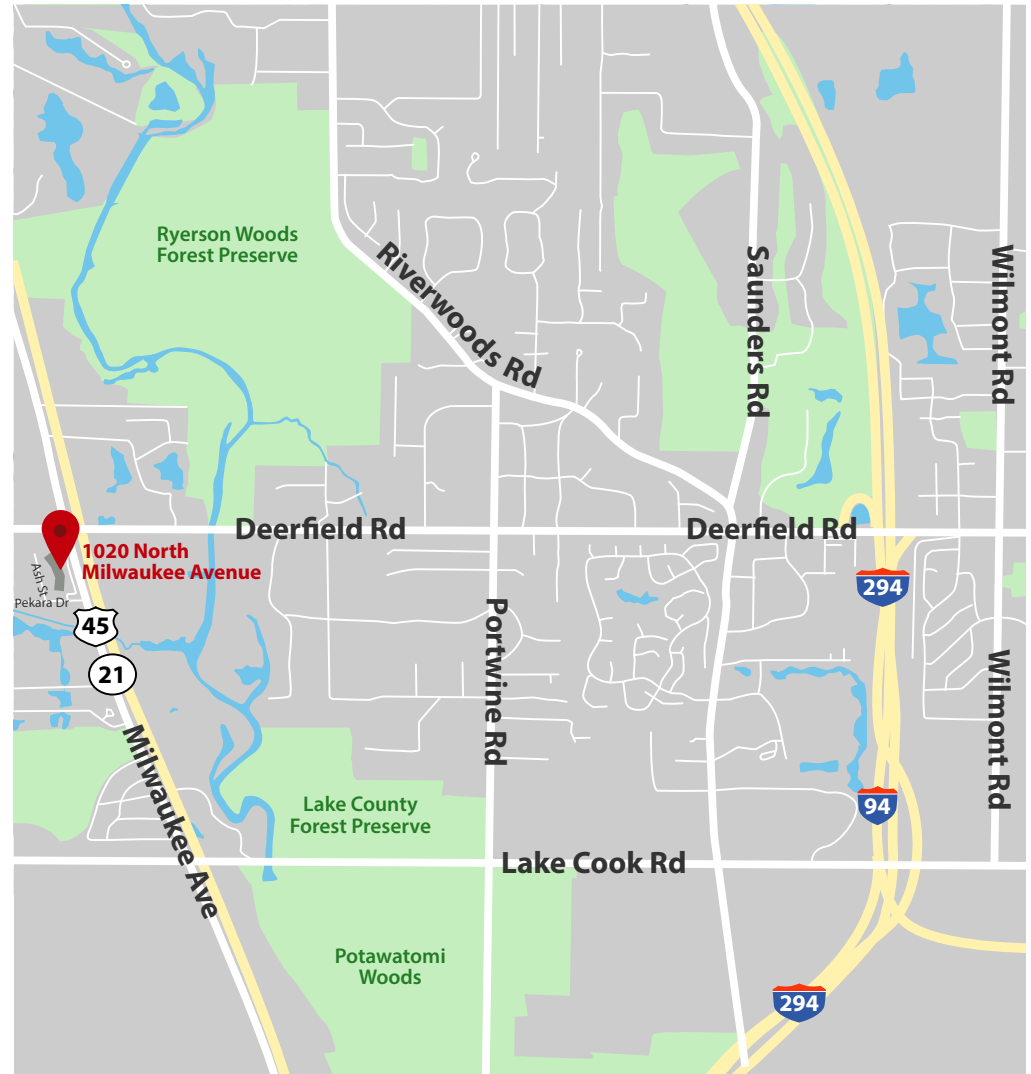

1020 Milwaukee Avenue

DEERFIELD EXECUTIVE CENTER

1020 North Milwaukee Avenue

DEERFIELD EXECUTIVE CENTER

- Spaces available for immediate occupancy
- Excellent location at Deerfield Road & Milwaukee Avenue
- Walking distance to fine dining, casual restaurants, shopping and hotels
- Close proximity to Tri-State Tollway, I-94 & Deerfield Road