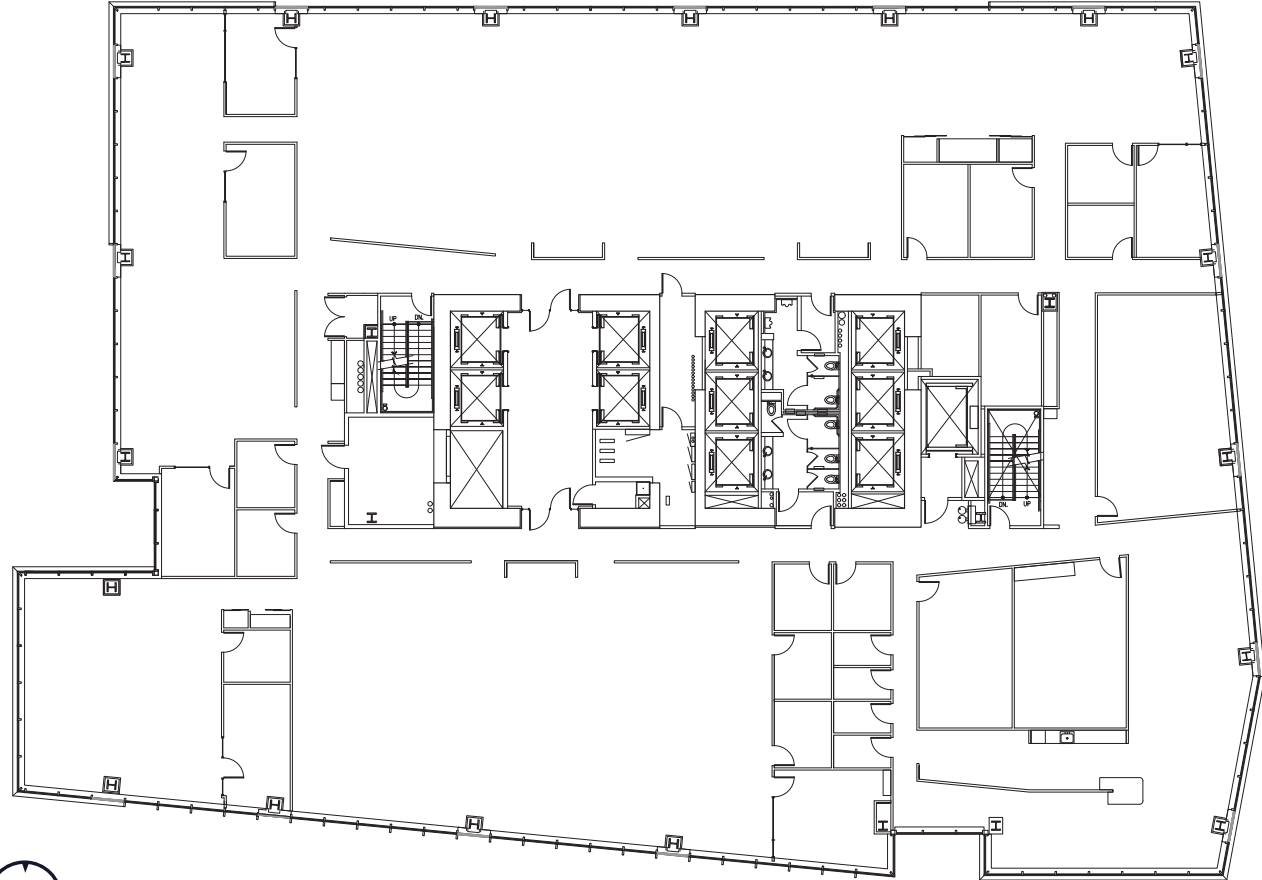

JIM KINERK

425.646.5221

kinerk@broderickgroup.com

CLAYTON HOLM

425.274.4287

holm@broderickgroup.com

LINCOLN SQUARE NORTH

Floor 12 • 21,942 RSF • As-Built Plan

SPACE FEATURES

- Available Now
- Unobstructed Lake Washington and Seattle Skyline views
- Former Microsoft floor

[BACK TO AVAILABILITIES](#)