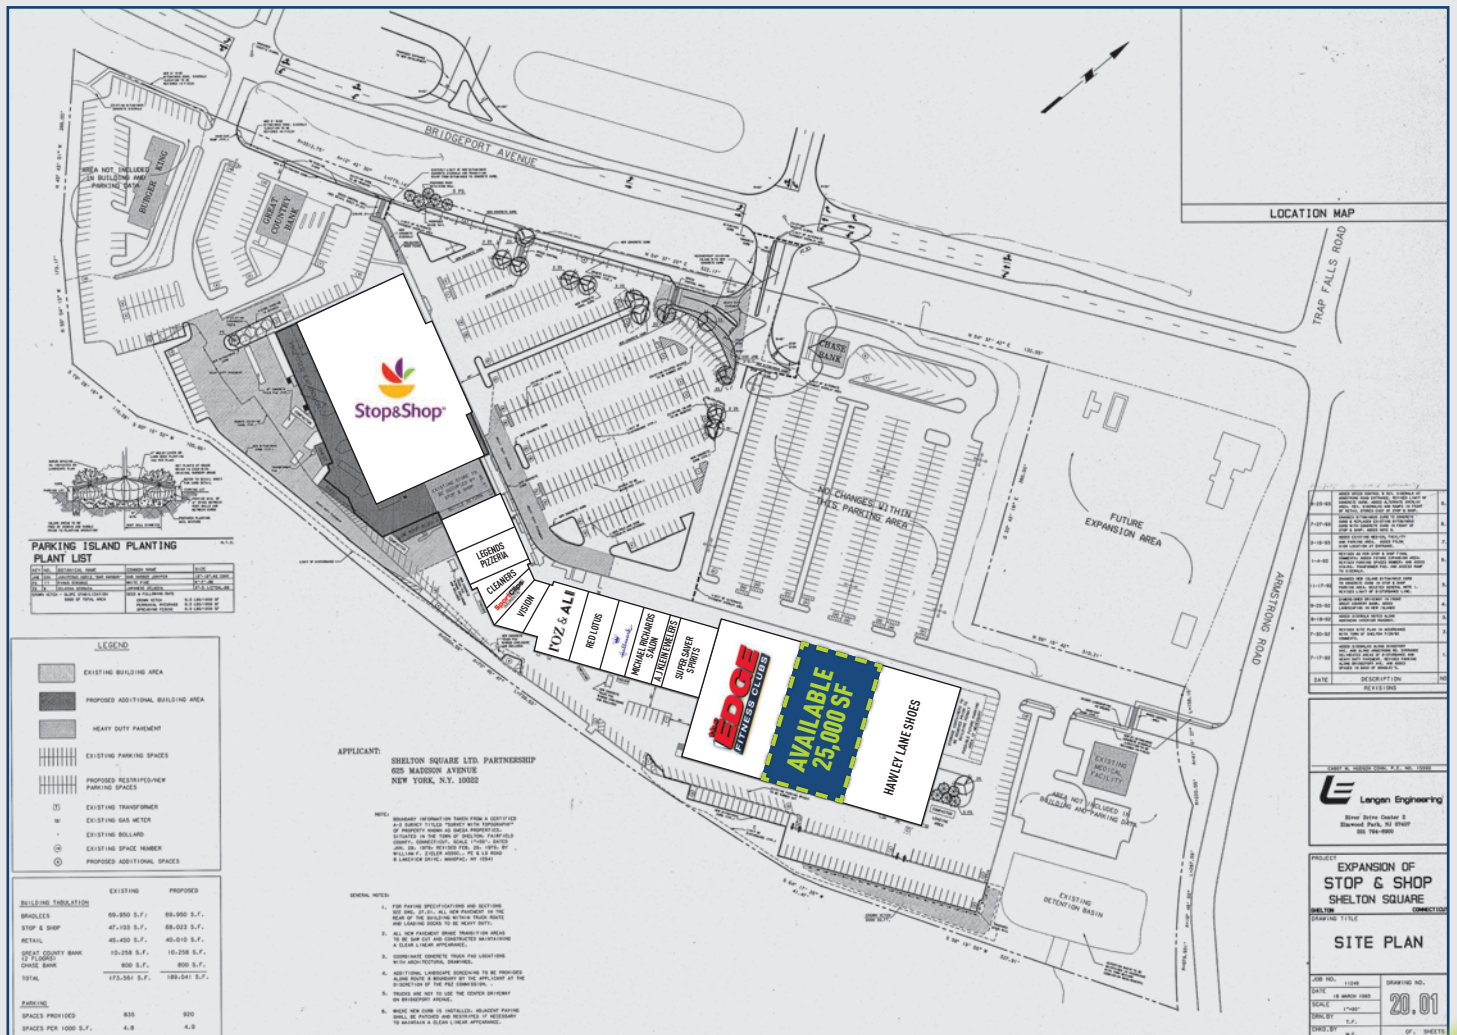

SHELTON SQUARE SHOPPING CENTER | 862 BRIDGEPORT AVENUE | SHELTON, CT