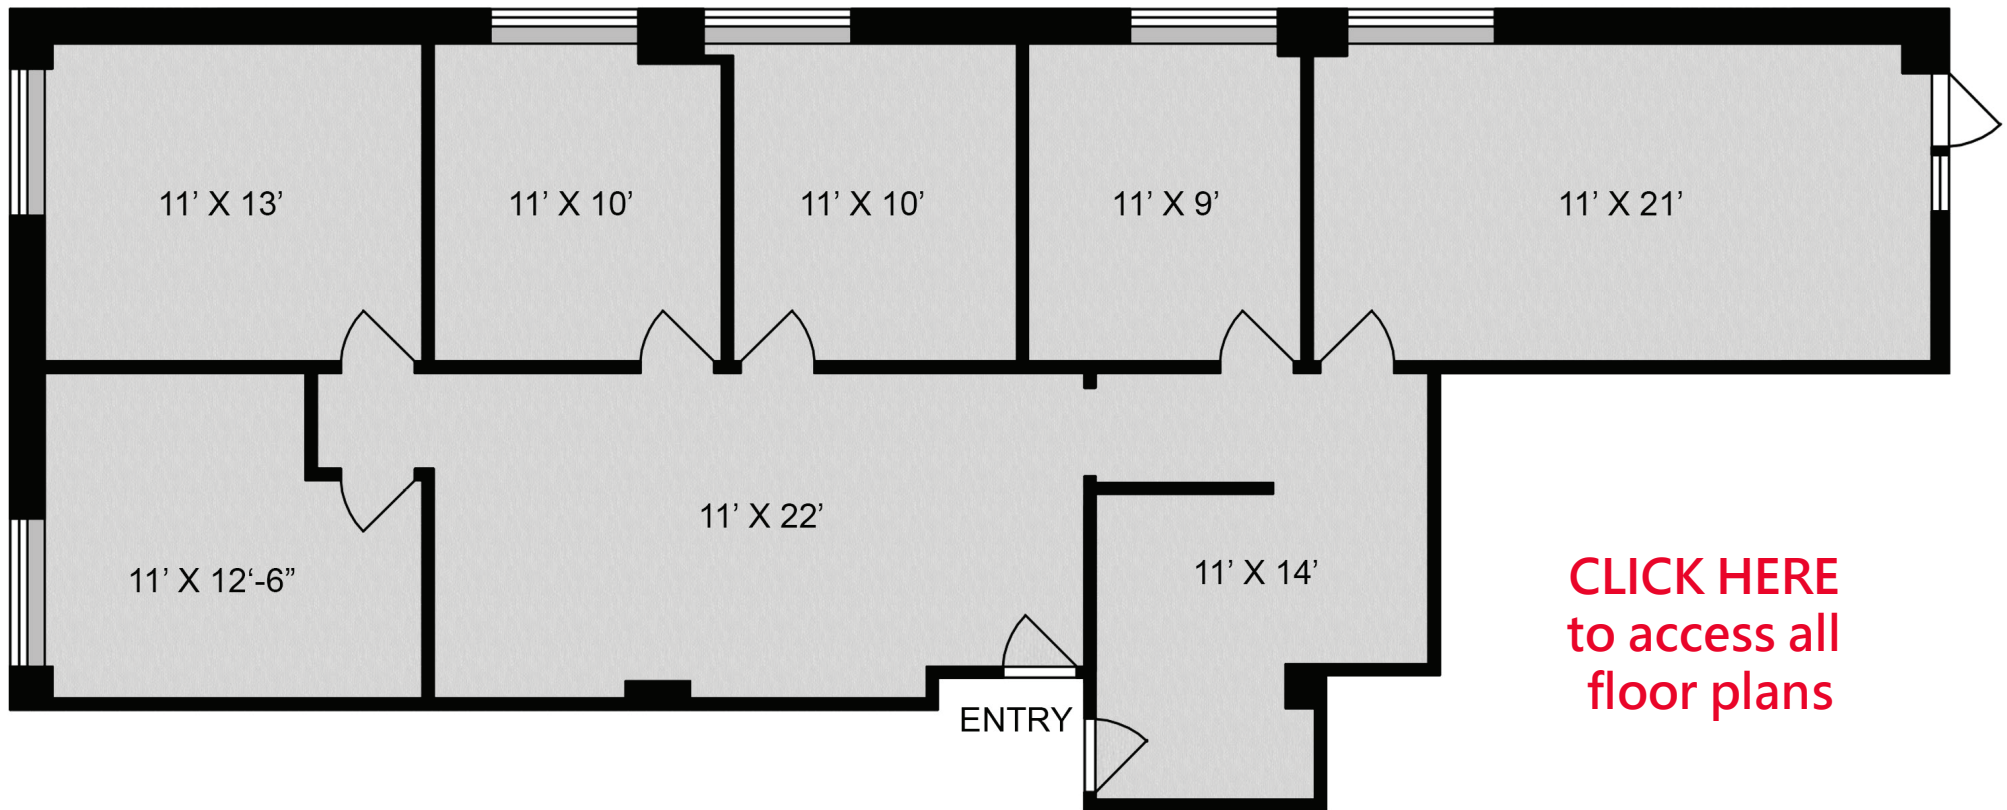

RETAIL / OFFICE SPACE FOR LEASE

7801 Old Branch Ave Clinton, MD

UNIT 105 FLOOR PLAN / 1031 SF

[CLICK HERE
to access all
floor plans](#)

**The information contained herein was furnished to us by sources we deem to be reliable, but no warranty or representation is made to the accuracy thereof. This offering is subject to correction or errors and omissions, change of price, prior to sale/lease or withdrawal from the market, without notice.