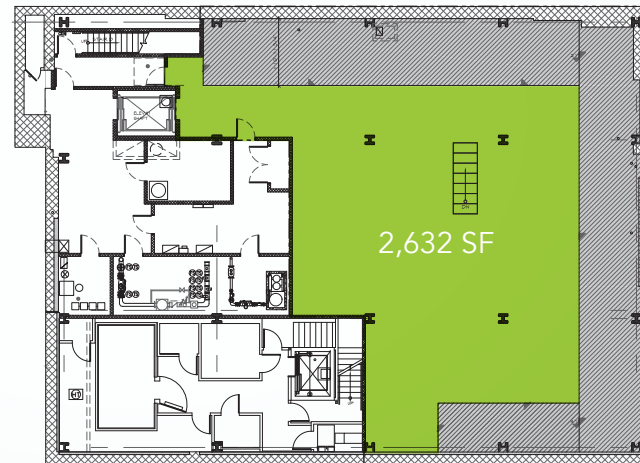

LOWER LEVEL

BOWERY

TD Bank

161 CANAL STREET

FIRST REPUBLIC BANK
It's a privilege to serve you™

HSBC

MANHATTAN CHINATOWN PHARMACY

ELIZABETH STREET

TYKA PHARMACY

citibank
CHINATOWN FEDERAL SAVINGS BANK

CHASE

MOTT STREET

UNITED ORIENT BANK (4TH FLOOR)

ICBC

MULBERRY STREET

EAST WEST BANK

BAXTER STREET

CHASE

HSBC

TJ'S COFFE WORLD

NY SOUVENIR

CENTRE STREET

STARBUCKS

LAFAYETTE STREET

TD Bank

CANAL STREET

CORTLANDT STREET

BROADWAY

verizon

UFC GYM
Bank of America

KASSIN SABBAGH REALTY
1385 Broadway 22nd floor
New York, NY 10018
(212) 417-9217
<https://www.ksrny.com/>

DOREL MELLOUL

DMelloul@ksrny.com

347.922.4563

MARC SITT

MSitt@ksrny.com

917.757.8863