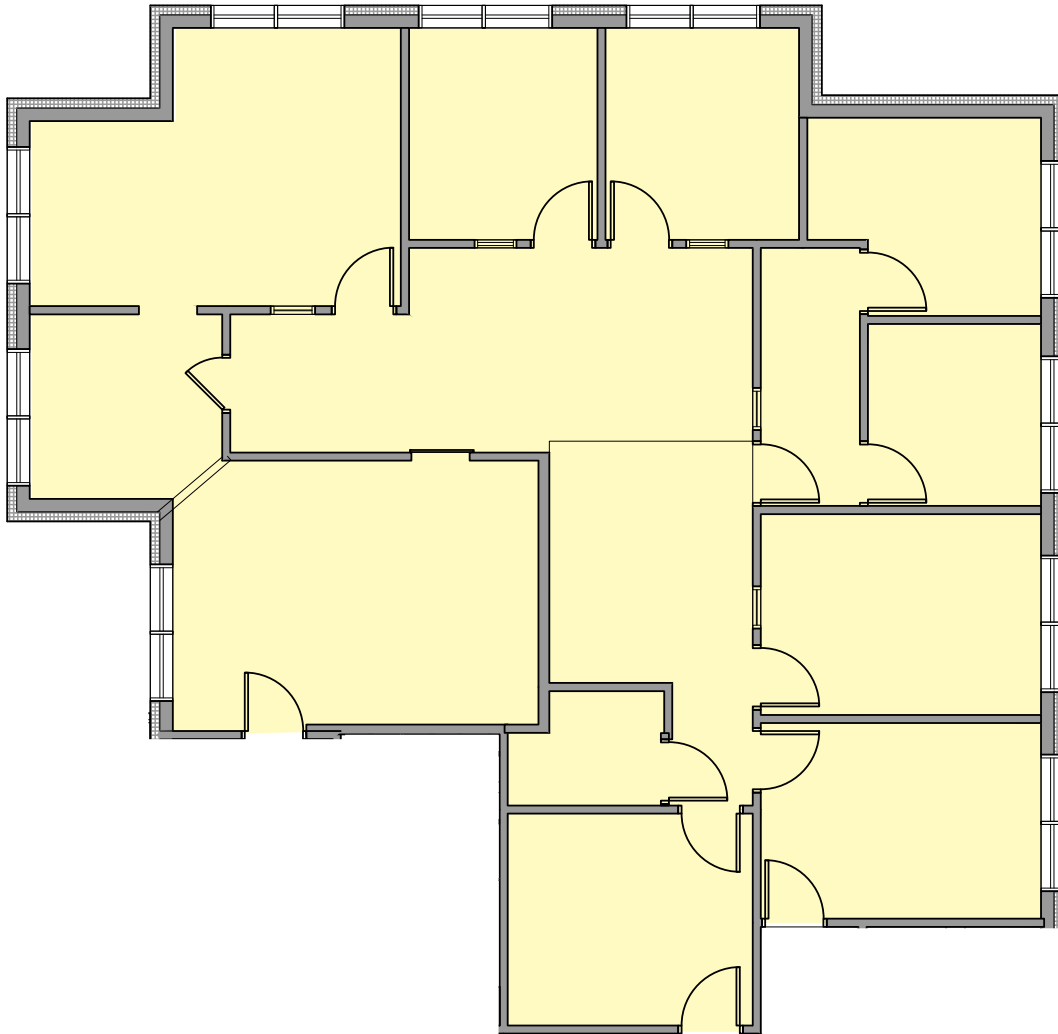

BUILDING 1213

Suite 101 - 2,854 SF* (Available 8.1.20)

Suite 104 - 1,770 SF

Suite 105 - 1,983 SF*

Suite 200 - 2,556 SF

Suite 201 - 739 SF

*Contiguous - 4,837 SF

BUILDING 1313

AVAILABILITY

BUILDING 1213

2ND FLOOR

SUITE 200 - 2,556 SF

1213+1313
RR 620 SOUTH

AVAILABILITY

BUILDING 1213
2ND FLOOR

SUITE 201 - 739 SF

1213+1313

RR 620 SOUTH

AVAILABILITY

BUILDING 1313

1ST FLOOR

SUITE 106 - 1,248 SF

1213+1313
RR 620 SOUTH

AVAILABILITY

BUILDING 1313
2ND FLOOR

SUITE 202 - 2,482 SF

1213+1313
RR 620 SOUTH