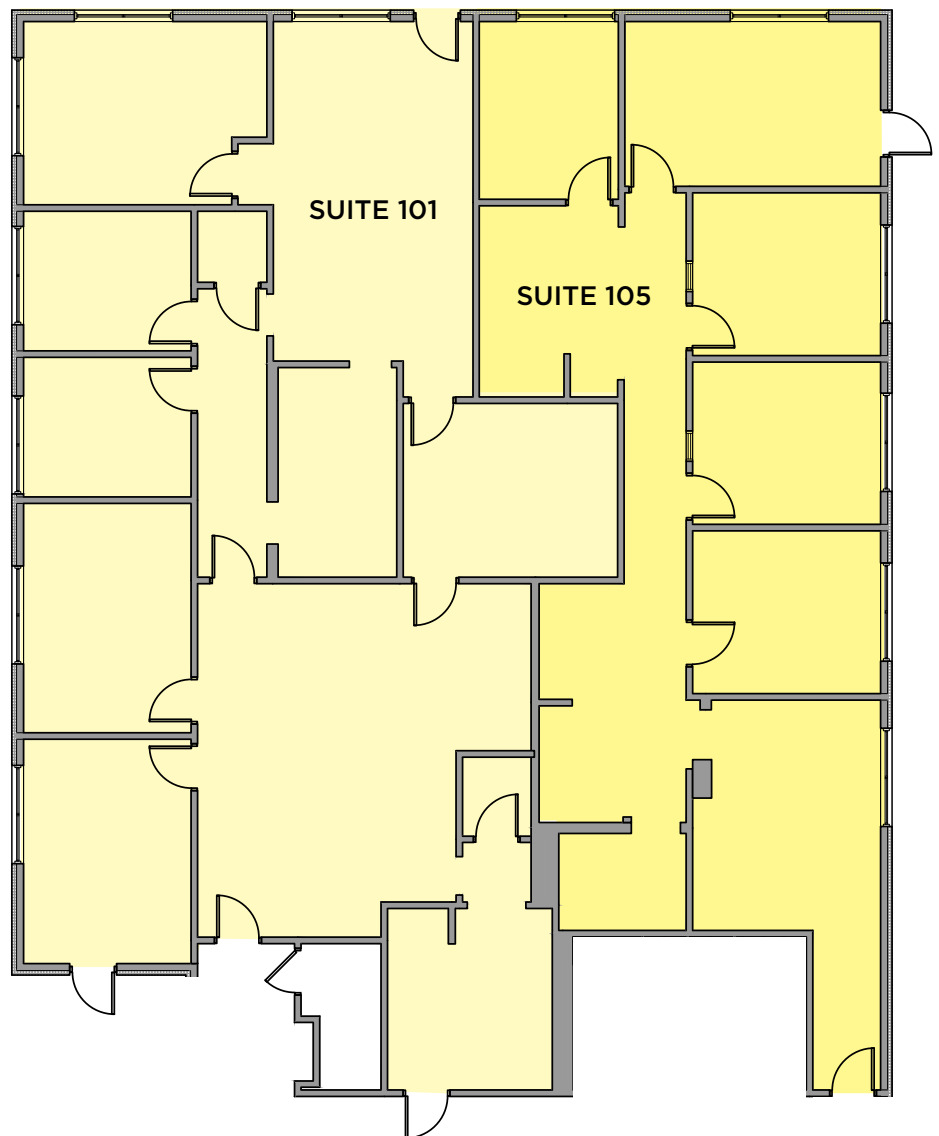

RR 620 SOUTH

AVAILABILITY

BUILDING 1213

1ST FLOOR

SUITE 101 - 2,854 SF*

Available 8.1.20

SUITE 105 - 1,983 SF*

*Contiguous - 4,837 SF

1213+1313

RR 620 SOUTH

AVAILABILITY

BUILDING 1213

1ST FLOOR

SUITE 104 - 1,770 SF

1213+1313

RR 620 SOUTH

AVAILABILITY

BUILDING 1213

2ND FLOOR

SUITE 200 - 2,556 SF

1213+1313
RR 620 SOUTH

AVAILABILITY

BUILDING 1213
2ND FLOOR

SUITE 201 - 739 SF

1213+1313

RR 620 SOUTH

AVAILABILITY

BUILDING 1313

1ST FLOOR

SUITE 106 - 1,248 SF

1213+1313
RR 620 SOUTH

AVAILABILITY