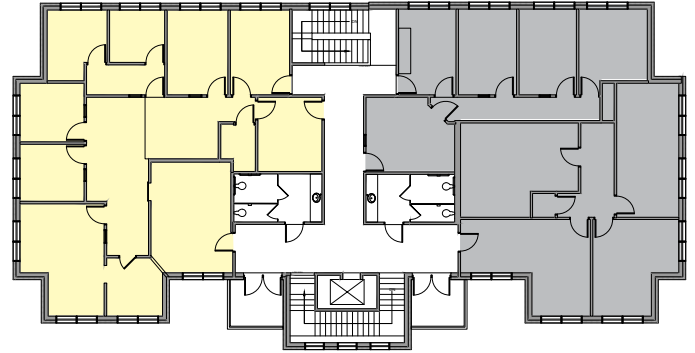

BUILDING 1213

Suite 101 - 2,854 SF* (Available 8.1.20)

Suite 104 - 1,770 SF

Suite 105 - 1,983 SF*

Suite 200 - 2,556 SF

Suite 201 - 739 SF

*Contiguous - 4,837 SF

BUILDING 1313

AVAILABILITY

BUILDING 1213

2ND FLOOR

SUITE 200 - 2,556 SF

1213+1313
RR 620 SOUTH

AVAILABILITY

BUILDING 1213
2ND FLOOR

SUITE 201 - 739 SF

1213+1313

RR 620 SOUTH

AVAILABILITY

BUILDING 1313

1ST FLOOR

SUITE 106 - 1,248 SF

1213+1313
RR 620 SOUTH

AVAILABILITY

BUILDING 1313
2ND FLOOR

SUITE 202 - 2,482 SF

1213+1313
RR 620 SOUTH