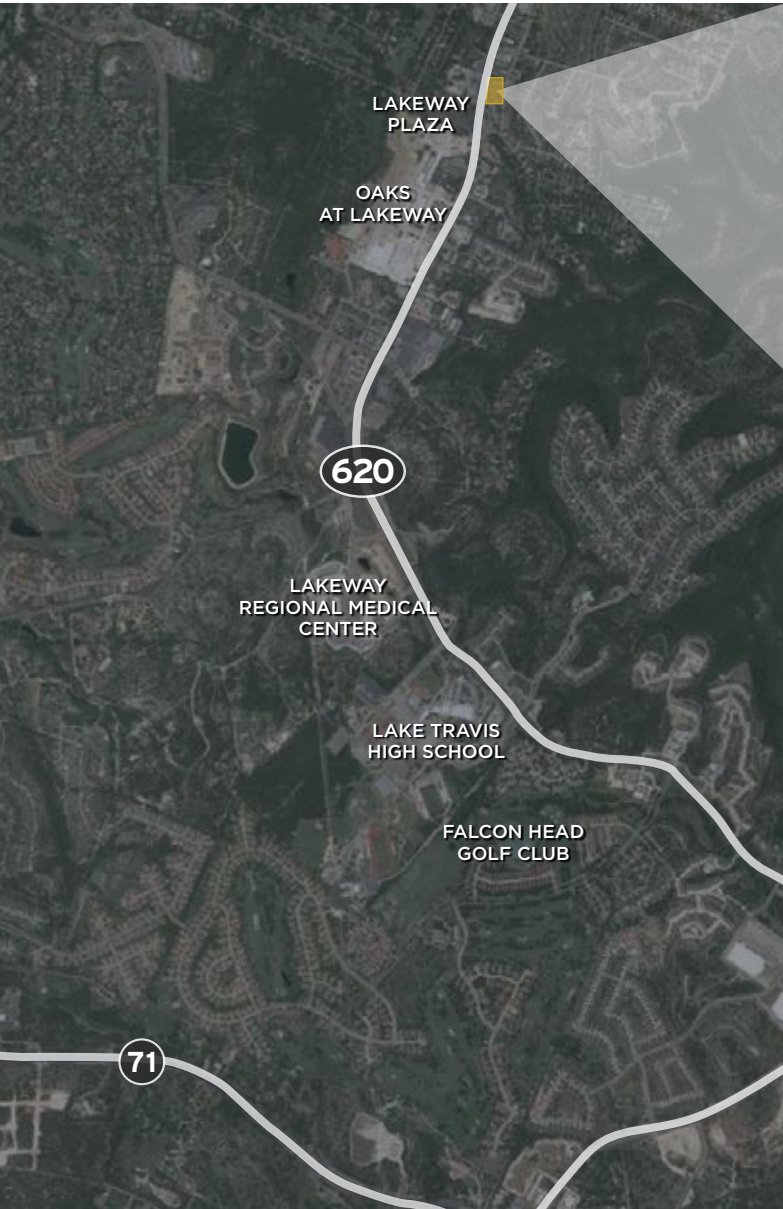

Suite 106 - 1,248 SF

Suite 202 - 2,482 SF

SUBMARKET

Southwest Austin

FEATURES

- » Two-story, two-building office project
- » Signage opportunity available
- » Great visibility off RR 620 South
- » Convenient pull-up parking
- » Close proximity to several retail centers with various entertainment and dining options
- » Located across the street from Oaks at Lakeway new development
- » Less than 4 miles from The Hill Country Galleria

1213+1313

RR 620 SOUTH

LOCATION

1213 - 1313 RR 620 S | LAKEWAY, TX 78734

DRIVING DISTANCES

OAKS AT LAKEWAY
.4 mi // 1 min

HILL COUNTRY GALLERIA
3.7 mi // 7 min

UNIVERSITY OF TEXAS
20.5 mi // 30 min

LAKEWAY REGIONAL MEDICAL CENTER
1.6 mi // 3 min

DOWNTOWN AUSTIN
19 mi // 27 min

AUSTIN-BERGSTROM AIRPORT
25 mi // 33 min

1213+1313

RR 620 SOUTH

NEARBY AMENITIES

1213 - 1313 RR 620 S | LAKEWAY, TX 78734

1213+1313