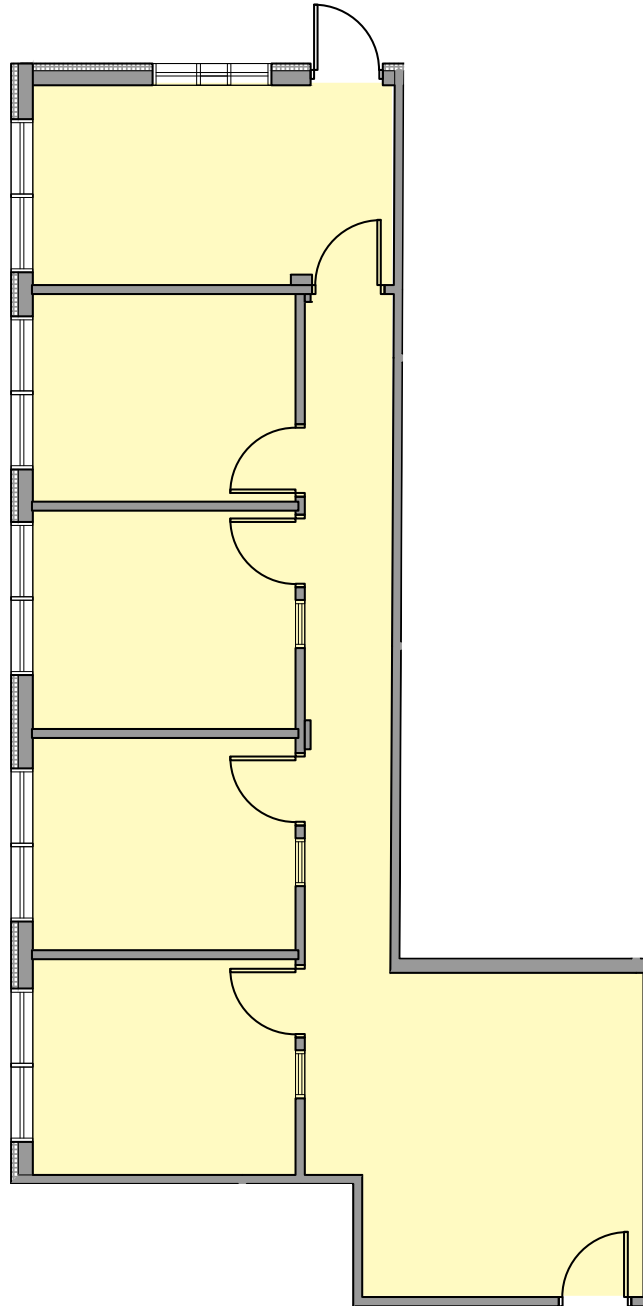

BUILDING 1213

Suite 101 - 2,854 SF* (Available 8.1.20)

Suite 104 - 1,770 SF

Suite 105 - 1,983 SF*

Suite 200 - 2,556 SF

Suite 201 - 739 SF

*Contiguous - 4,837 SF

BUILDING 1313

AVAILABILITY

BUILDING 1213

2ND FLOOR

SUITE 200 - 2,556 SF

1213+1313
RR 620 SOUTH

AVAILABILITY

BUILDING 1213
2ND FLOOR

SUITE 201 - 739 SF

1213+1313

RR 620 SOUTH

AVAILABILITY

BUILDING 1313

1ST FLOOR

SUITE 106 - 1,248 SF

1213+1313
RR 620 SOUTH

AVAILABILITY

BUILDING 1313
2ND FLOOR

SUITE 202 - 2,482 SF

1213+1313
RR 620 SOUTH