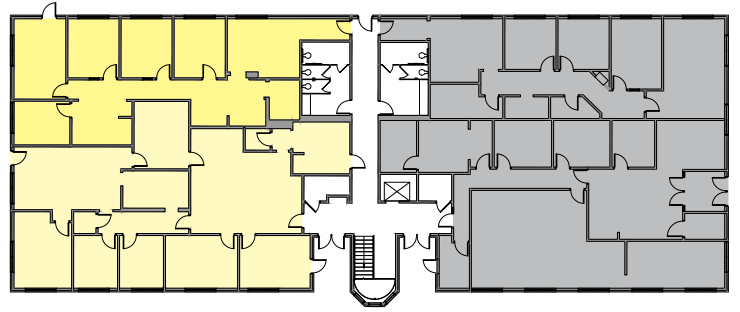

RR 620 SOUTH

AVAILABILITY

BUILDING 1213

1ST FLOOR

SUITE 101 - 2,854 SF*

Available 8.1.20

SUITE 105 - 1,983 SF*

*Contiguous - 4,837 SF