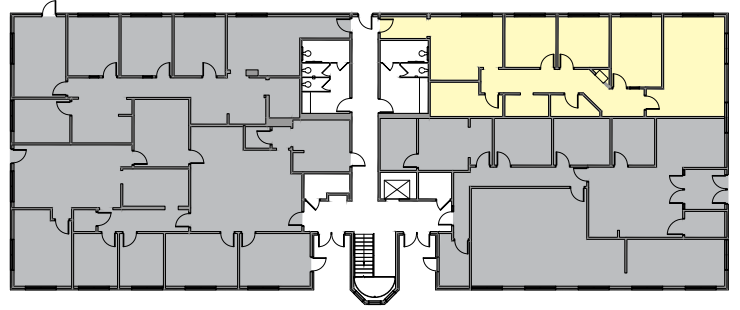

RR 620 SOUTH

AVAILABILITY

BUILDING 1213

1ST FLOOR

SUITE 101 - 2,854 SF*

Available 8.1.20

SUITE 105 - 1,983 SF*

*Contiguous - 4,837 SF

1213+1313

RR 620 SOUTH

AVAILABILITY

BUILDING 1213

1ST FLOOR

SUITE 104 - 1,770 SF

1213+1313

RR 620 SOUTH