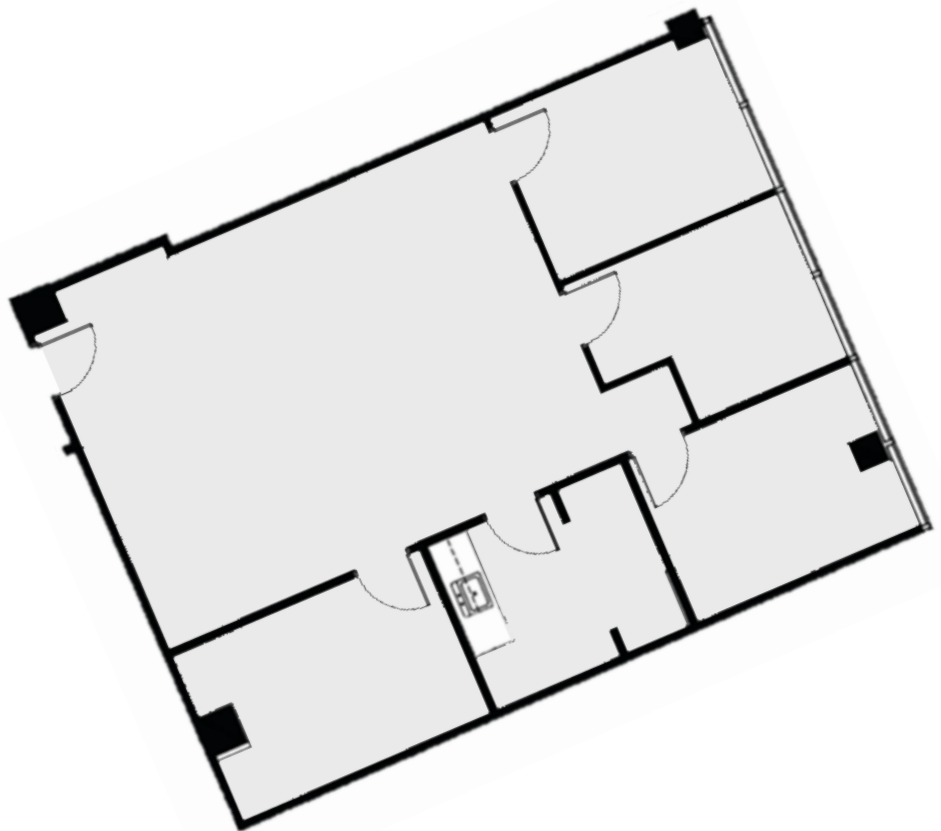

SUITE DETAILS

Suite	W511
Sq. Ft.	1,455
Floor	5
View	Exterior
Entrances	1
Reception	0
Conference Room	1
Offices	3
Kitchen	1
Bullpen	1
Storage Closet	0
Electrical Room	0
Server Room	0
Supplemental HVAC	0