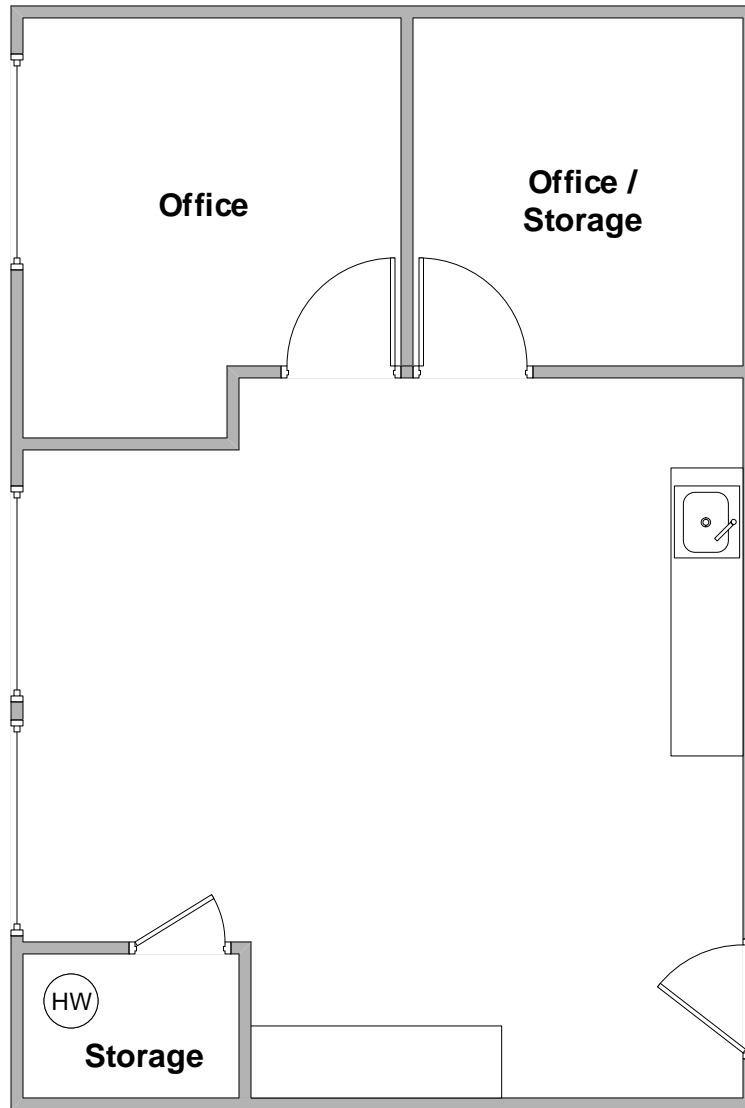

Meridian Professional

19365 SW 65th Ave.
Tualatin, OR 97062

SUITE 107

First Floor
+/- 600 S.F.