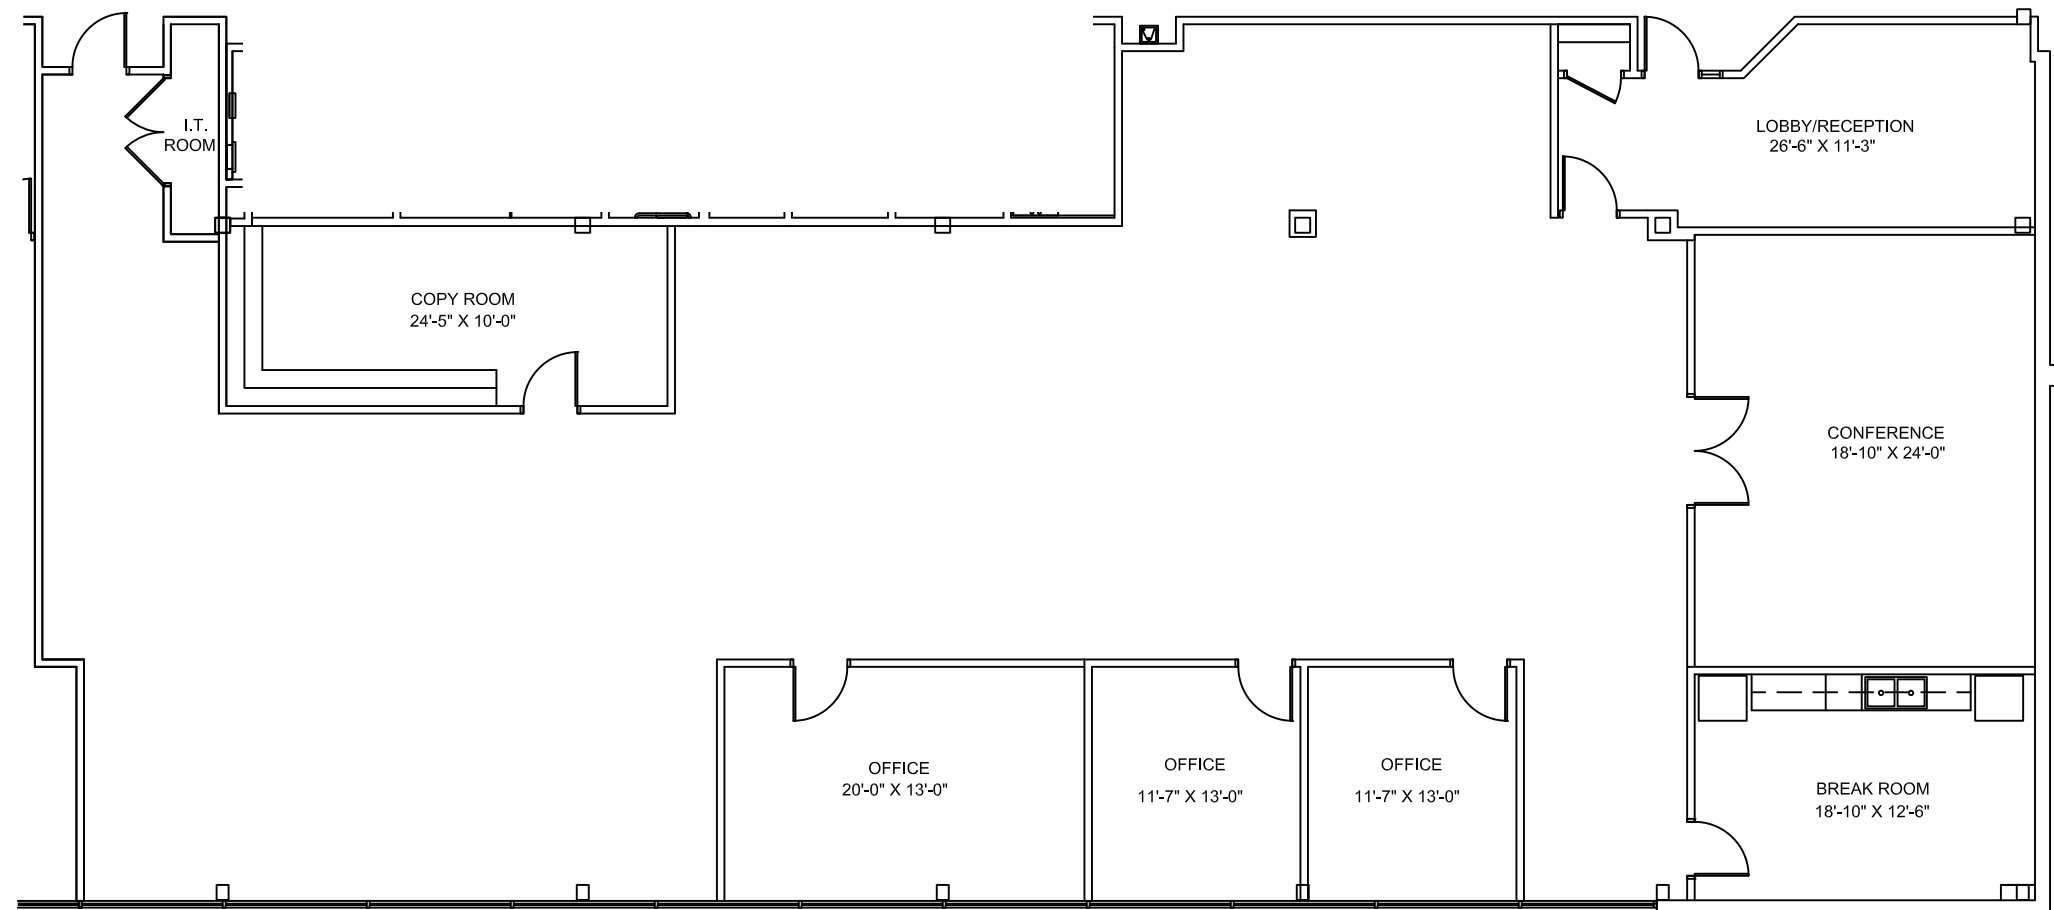

37000 Grand River, Suite 360 | Farmington Hills, MI 48335
248-476-3700

We make every square foot count.

LEARNING CARE BUILDING, STE 160
21333 HAGGERTY, NOVI
4,855 U.S.F / 5,438 R.S.F

SCALE: 3/32" = 1'-0"
12% COMMON FACTOR

DATE: _____ DRAWN BY: _____

SHEET NUMBER: