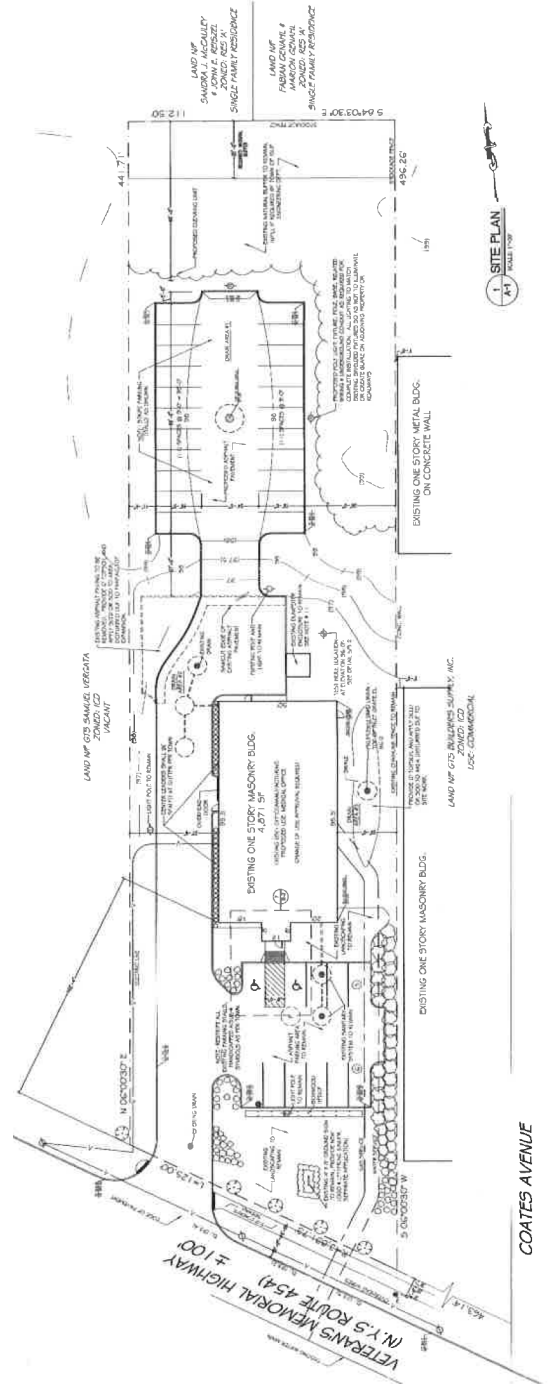

For Lease / Sale Possible ~ Office Property
4681 Veterans Memorial Highway

Holbrook, NY 11741

All information submitted is subject to errors, omissions, change of price or rental, change of other terms and conditions, prior sale, lease, financing or withdrawal without notice. All areas and dimensions are approximate. This advertisement does not suggest that the broker has a listing on this property or properties or that any property is currently available.