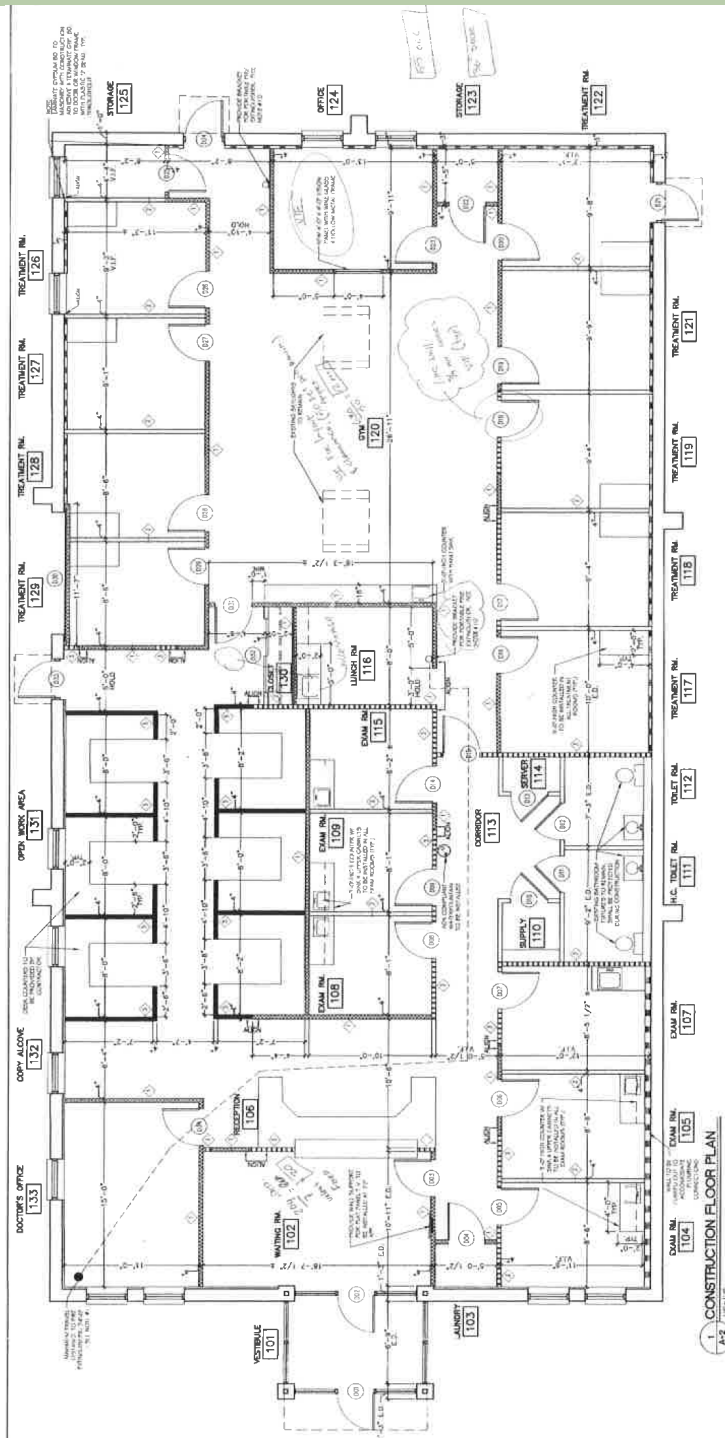

For Lease / Sale Possible ~ Office Property
4681 Veterans Memorial Highway

Holbrook, NY 11741

METRO
REALTY SERVICES LLC

All information submitted is subject to errors, omissions, change of price or rental, change of other terms and conditions, prior sale, lease, financing or withdrawal without notice. All areas and dimensions are approximate. This advertisement does not suggest that the broker has a listing on this property or properties or that any property is currently available.

Metro Realty Services, LLC
1111 Broadhollow Road, Suite 222, Farmingdale, NY 11735
T (631) 770-0700 ~ F (631) 770-0710
info@metrorealtyservices.com ~ www.metrorealtyservices.com