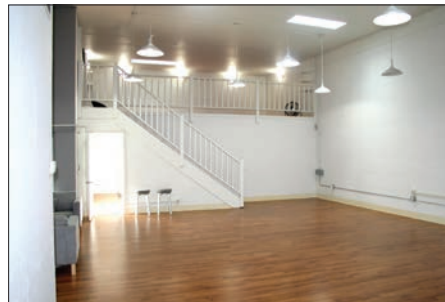

Floorplan

2951 EL CAMINO REAL