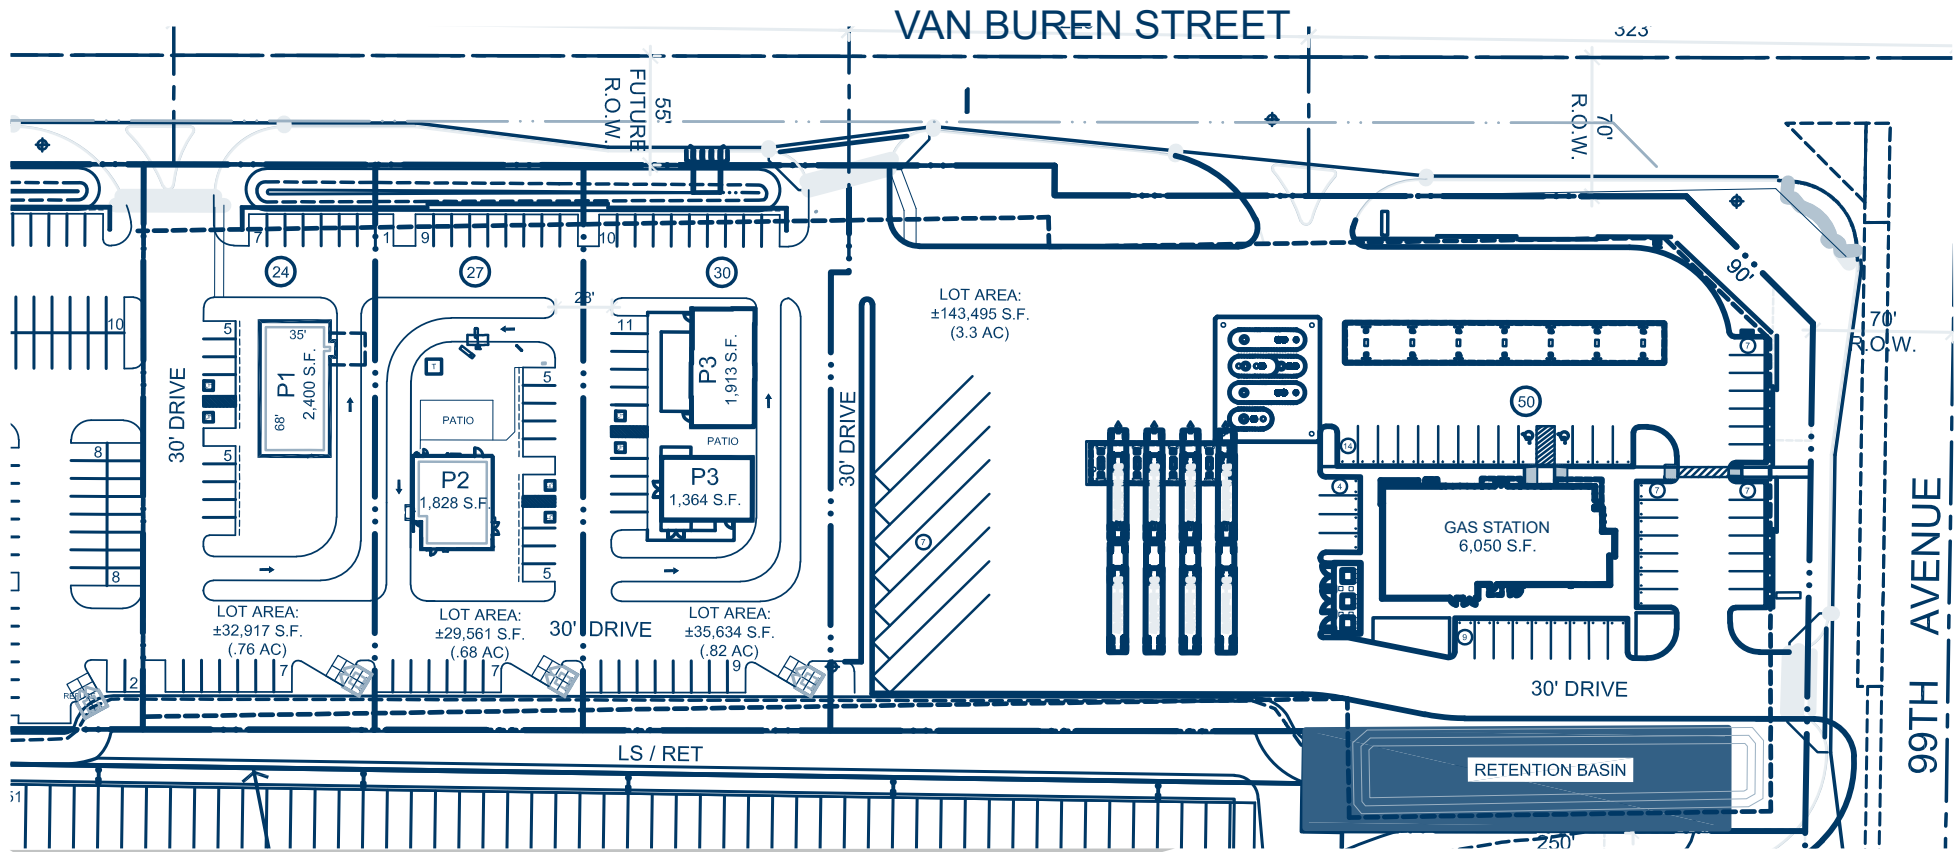

STAPLES

MEZLINE

LITTLETON ELEMENTARY

107TH AVENUE

Logos for: CHASE, TARGET, Pizza Hut, SUPER CUTS, LAIRFITNESS, ROSS DRESS FOR LESS, Jack in the box, Starbucks

BUCKEYE RD

Auto Zone

Firesone

LOWER BUCKEYE RD

KOHL'S

McDonald's

Property Features

- Fully improved PADs available for sale, lease, or B.T.S
- Hard corner section line
- Signalized with outstanding access
- “Going Home” side of the road
- Perfect for fast food drive thrus, retail sales/service, automotive, etc.
- Adjacent to brand new 329,400 SF distribution facility (planned)