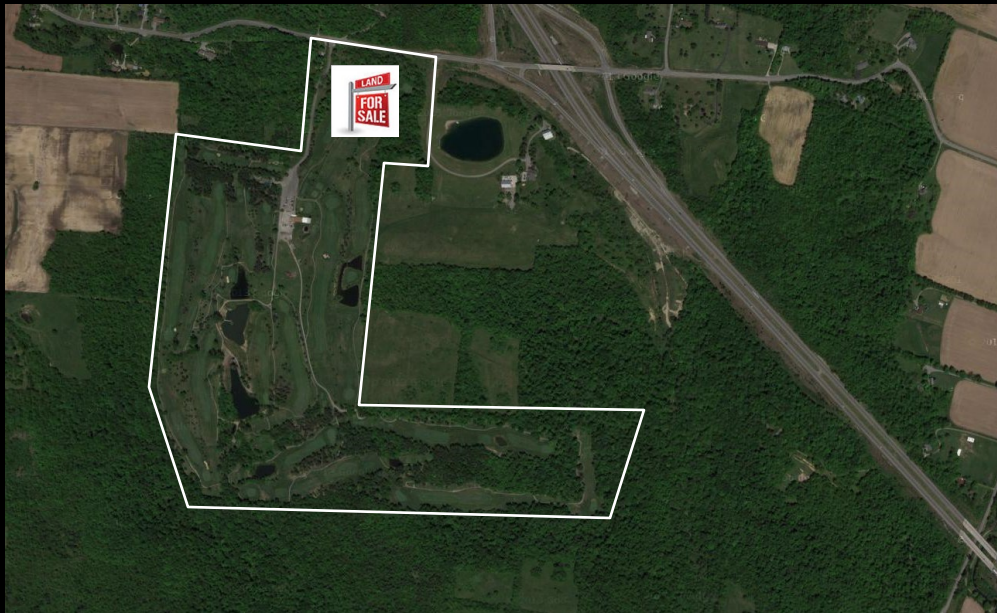

3482 COUNTY ROAD 10

BELLEFONTAINE | OH 43311

152 ACRES FOR SALE

Don Brokaw
614-774-7316 | dbrokaw@crawfordhoying.com
Crawford Hoying Real Estate
555 Metro Place North, Suite 600 | Dublin OH 43017
www.crawfordhoying.com | www.donbrokaw.com