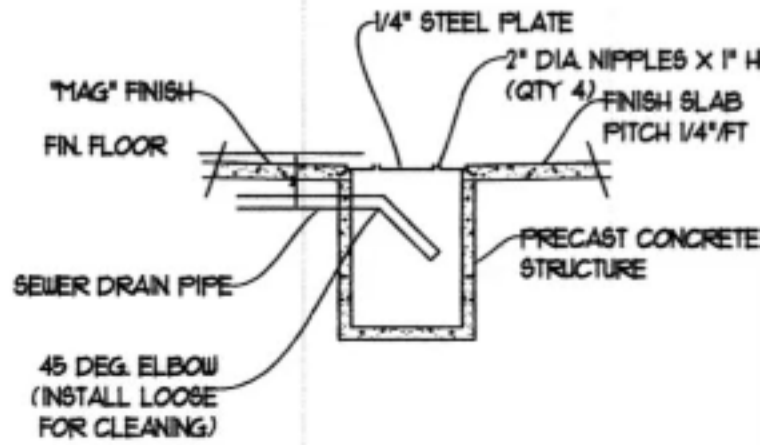

FLOOR PLAN
SCALE: 1/16" = 1'-0"

CAR WASH FLOOR DRAIN