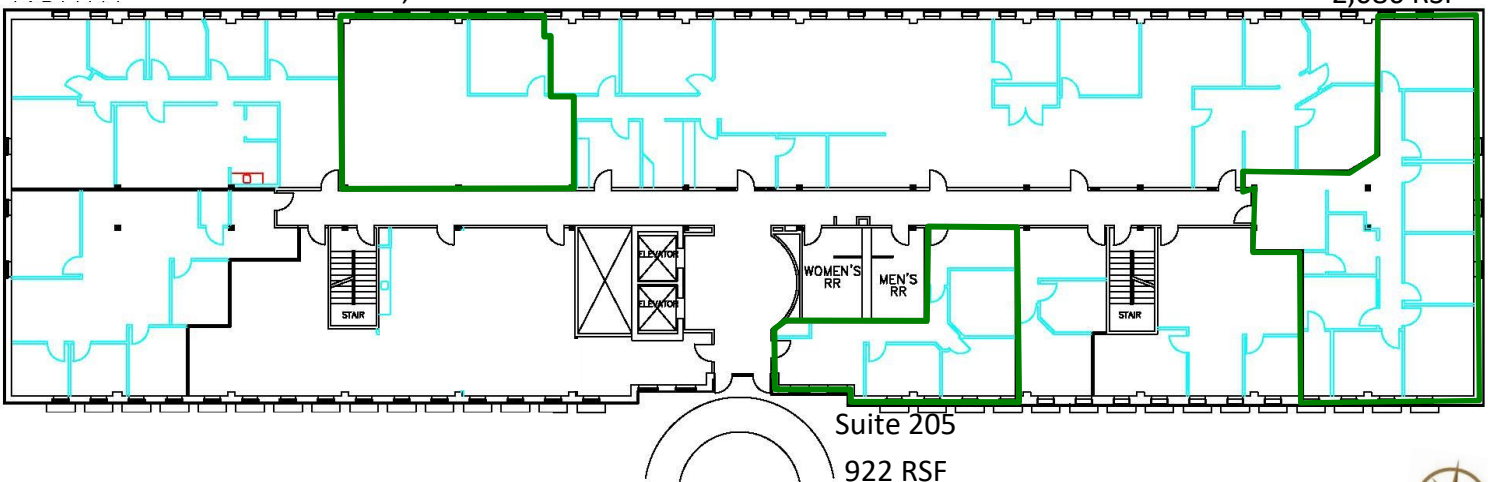

Cloverleaf 3

Available Space | 6405 Metcalf Avenue

Building Specs: 79,448 square feet
5 floors

Available Suites

<u>Space</u>	<u>Size</u>
Suite 106	982 RSF
Suite 202	1,392 RSF
Suite 205	922 RSF
Suite 220	2,086 RSF
Suite 315	833 RSF
Suite 316	682 RSF
Suite 315/316	1,515 RSF
Suite 412	1,015 RSF
Suite 425	1,685 RSF
Suite 508	1,089 RSF

1st Floor

Suite 106
982 RSF

2nd Floor

Suite 202
1,392 RSF

Suite 220
2,086 RSF

Cloverleaf 3

Available Space | 6405 Metcalf Avenue

3rd Floor

Suite 315
833 RSF

Suite 316
682 RSF

4th Floor

Suite 412
1,015 RSF
Available 1/1/21

Suite 425
1,685 RSF

5th Floor

Suite 508
1,089 RSF