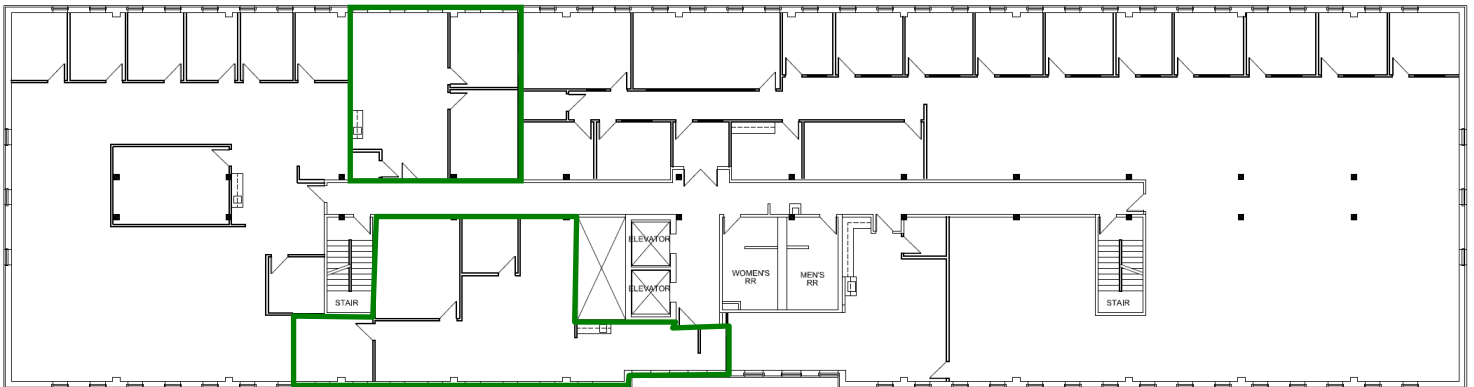

Cloverleaf 3

Available Space | 6405 Metcalf Avenue

Building Specs: 79,448 square feet
5 floors

Available Suites

<u>Space</u>	<u>Size</u>
Suite 106	982 RSF
Suite 202	1,392 RSF
Suite 205	922 RSF
Suite 220	2,086 RSF
Suite 315	833 RSF
Suite 316	682 RSF
Suite 315/316	1,515 RSF
Suite 412	1,015 RSF
Suite 425	1,685 RSF
Suite 508	1,089 RSF

1st Floor

Suite 106
982 RSF

2nd Floor

Suite 202
1,392 RSF

Suite 220
2,086 RSF

Cloverleaf 3

Available Space | 6405 Metcalf Avenue

3rd Floor

Suite 315
833 RSF

Suite 316
682 RSF

4th Floor

Suite 412
1,015 RSF
Available 1/1/21

Suite 425
1,685 RSF

5th Floor

Suite 508
1,089 RSF