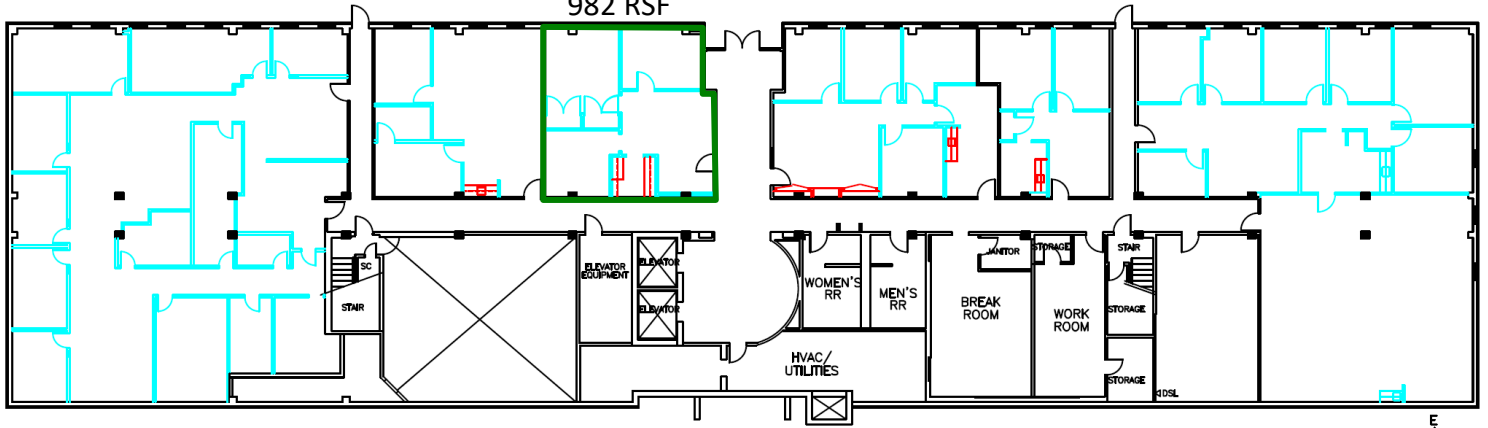

Cloverleaf 3

Available Space | 6405 Metcalf Avenue

Building Specs: 79,448 square feet
5 floors

Available Suites

<u>Space</u>	<u>Size</u>
Suite 106	982 RSF
Suite 202	1,392 RSF
Suite 205	922 RSF
Suite 220	2,086 RSF
Suite 315	833 RSF
Suite 316	682 RSF
Suite 315/316	1,515 RSF
Suite 412	1,015 RSF
Suite 425	1,685 RSF
Suite 508	1,089 RSF

1st Floor

Suite 106
982 RSF

2nd Floor

Suite 202
1,392 RSF

Suite 220
2,086 RSF

Cloverleaf 3

Available Space | 6405 Metcalf Avenue

3rd Floor

Suite 315
833 RSF

Suite 316
682 RSF

4th Floor

Suite 412
1,015 RSF
Available 1/1/21

Suite 425
1,685 RSF

5th Floor

Suite 508
1,089 RSF