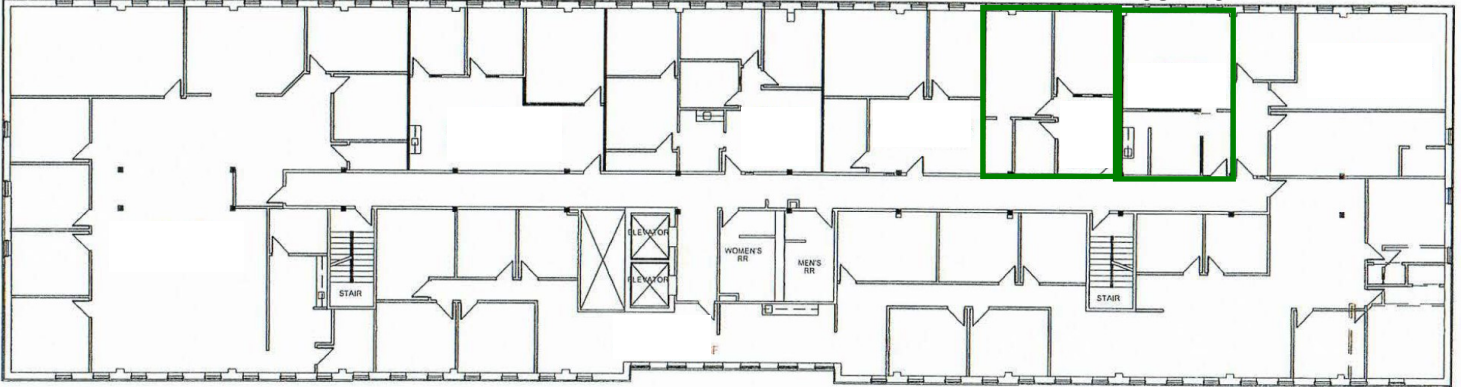

Cloverleaf 3

Available Space | 6405 Metcalf Avenue

Building Specs: 79,448 square feet
5 floors

Available Suites

<u>Space</u>	<u>Size</u>
Suite 106	982 RSF
Suite 202	1,392 RSF
Suite 205	922 RSF
Suite 220	2,086 RSF
Suite 315	833 RSF
Suite 316	682 RSF
Suite 315/316	1,515 RSF
Suite 412	1,015 RSF
Suite 425	1,685 RSF
Suite 508	1,089 RSF

1st Floor

Suite 106
982 RSF

2nd Floor

Suite 202
1,392 RSF

Suite 220
2,086 RSF

Cloverleaf 3

Available Space | 6405 Metcalf Avenue

3rd Floor

Suite 315
833 RSF

Suite 316
682 RSF

4th Floor

Suite 412
1,015 RSF
Available 1/1/21

Suite 425
1,685 RSF

5th Floor

Suite 508
1,089 RSF