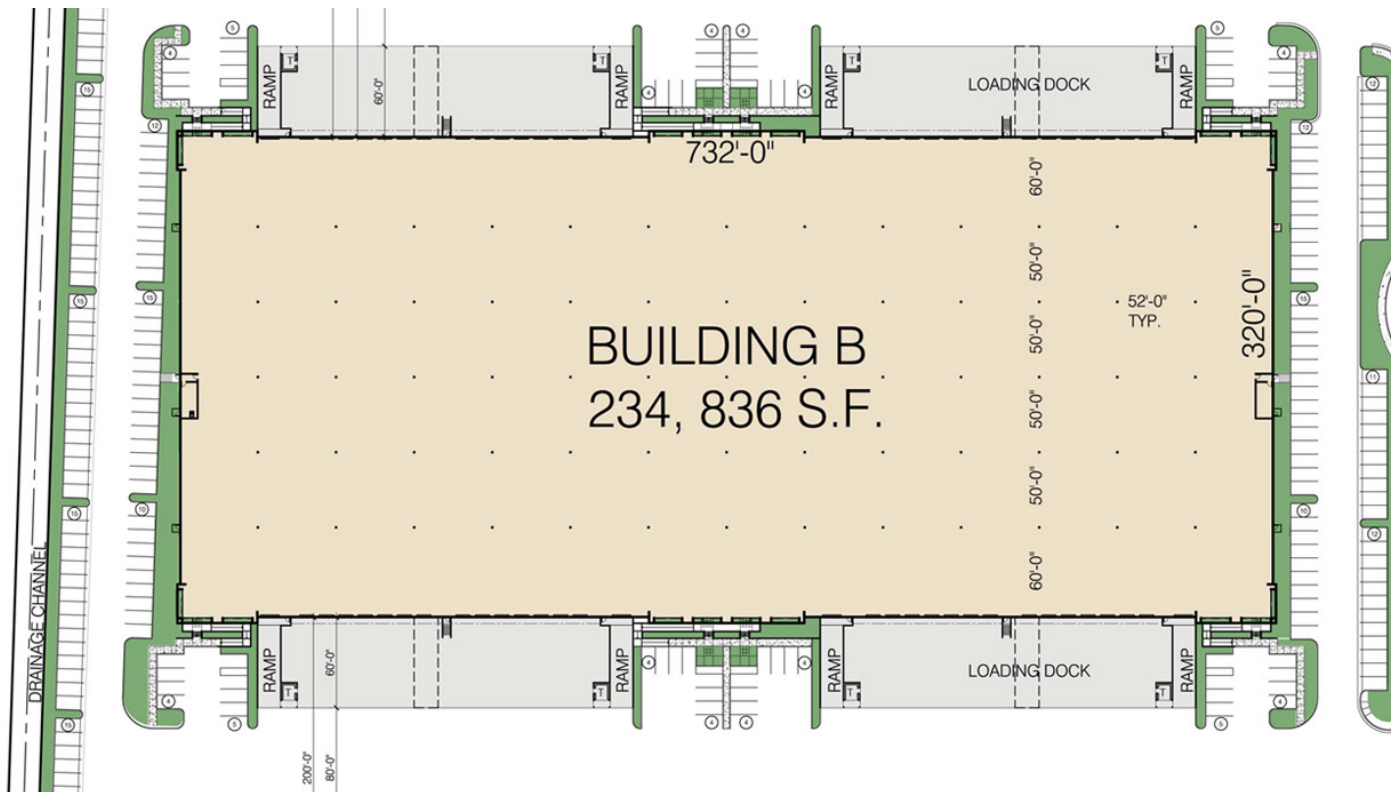

Northern Beltway Industrial Center

5406 El Campo Grande, North Las Vegas, NV 89115

Voit

REAL ESTATE SERVICES

**OVERALL BUILDING
INFORMATION**

Total RSF	234,836 SF
Overall Dimensions	320' x 728'
Divisible to (Min.)	25,168 SF
Bay Size	52' x 50'
Clear Height	30'
Floor Thickness	6"
Dock Doors	56 (9' x 10')
Grade Doors	8 (12' x 14')
Power	4,000 A, 277/480 V, 3-Phase
Sprinkler (ESFR)	Yes
Skylights (% of Roof)	1.5%