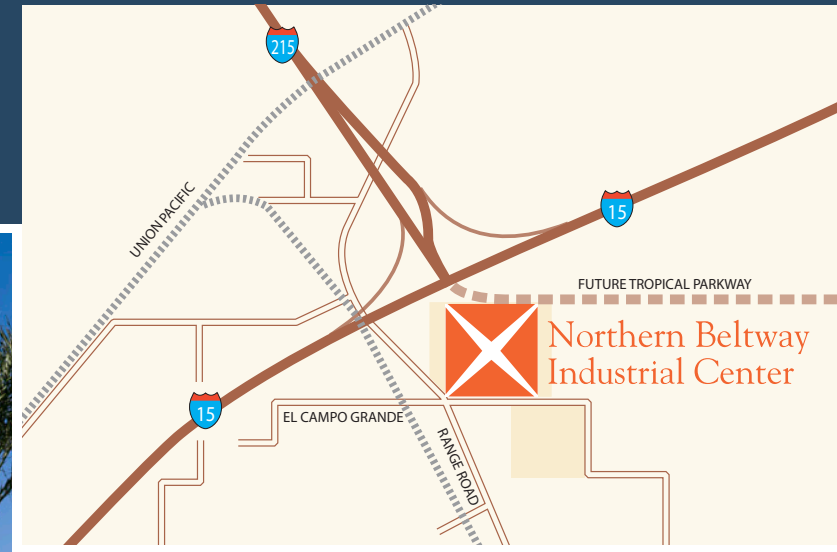

Northern Beltway Industrial Center

5406 El Campo Grande, North Las Vegas, NV 89115

Kevin Higgins
Executive Vice President
Lic #B.0016109
702.734.4555
khiggins@voitco.com

Voit
REAL ESTATE SERVICES

6385 S. Rainbow Blvd., Suite 100, Las Vegas, NV 89118 • 702.734.4500 • 702.733.7690 Fax • Lic #01333376 | www.voitco.com

The information contained herein has been obtained from sources we deem reliable. While we have no reason to doubt its accuracy, we do not guarantee it. ©2014 Voit Real Estate Services, Inc. All Rights Reserved. Real People. Real Solutions.® is a registered trademark of Voit Real Estate Services.