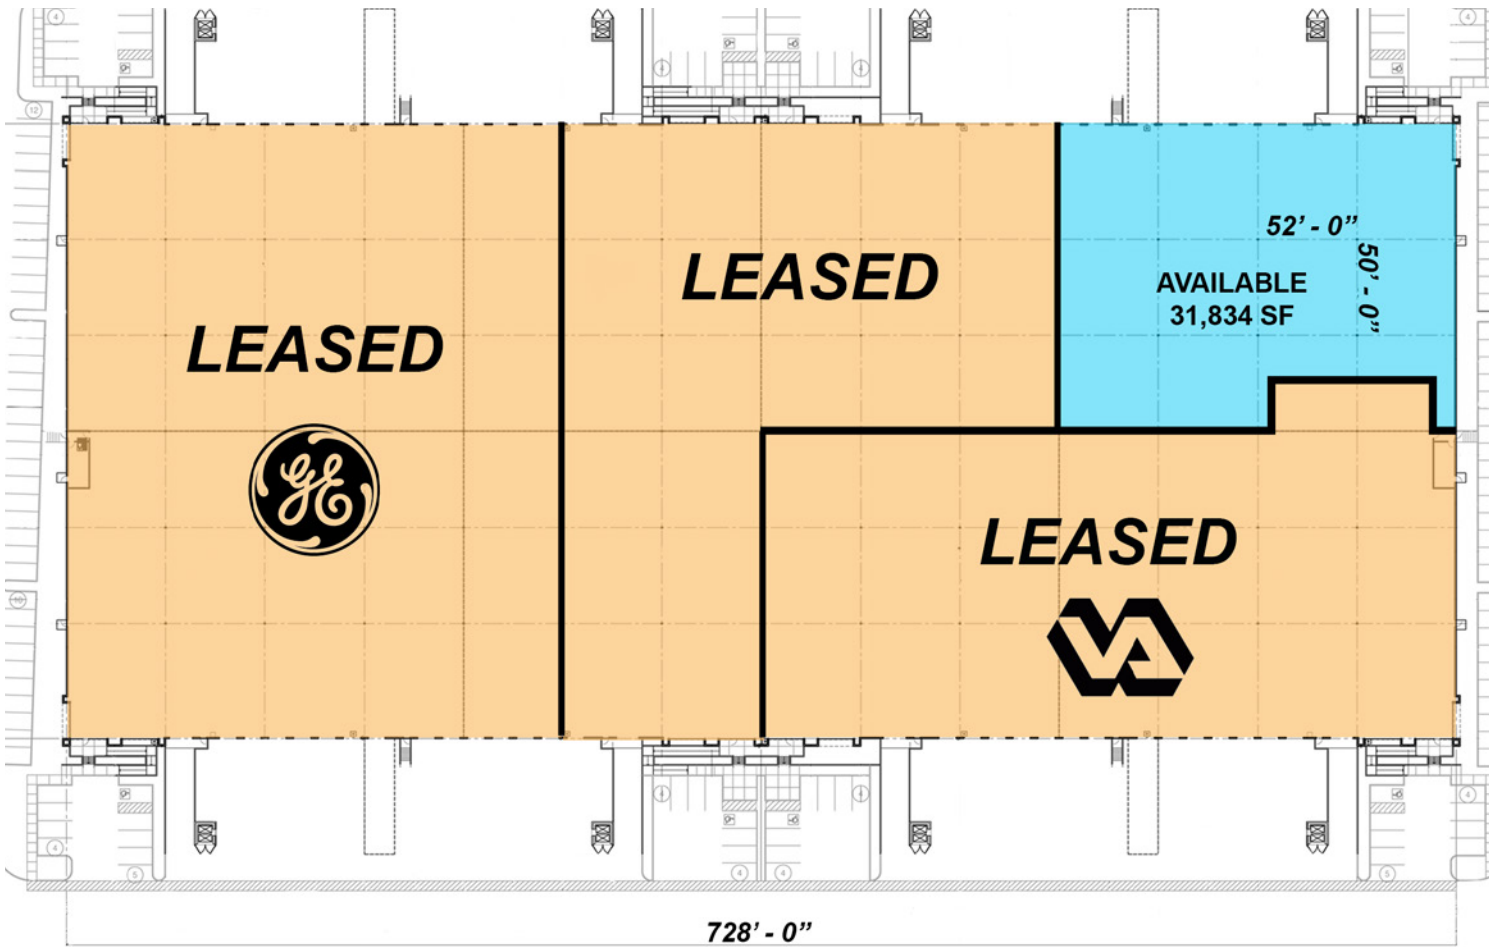

Northern Beltway
Industrial Center

5406 El Campo Grande, North Las Vegas, NV 89115

Voit

REAL ESTATE SERVICES

Rev. 07.14.2006

BUILDING "B"

Rate	Est. NNN
$0.40	$0.095
Available SF	31,834 SF
Clear Height	30'
Floor Thickness	6"
Dock Doors	8 (9' x 10')
Grade Doors	2 (12' x 14')
Power	277/480 V, 3-Phase
Sprinkler (ESFR)	Yes