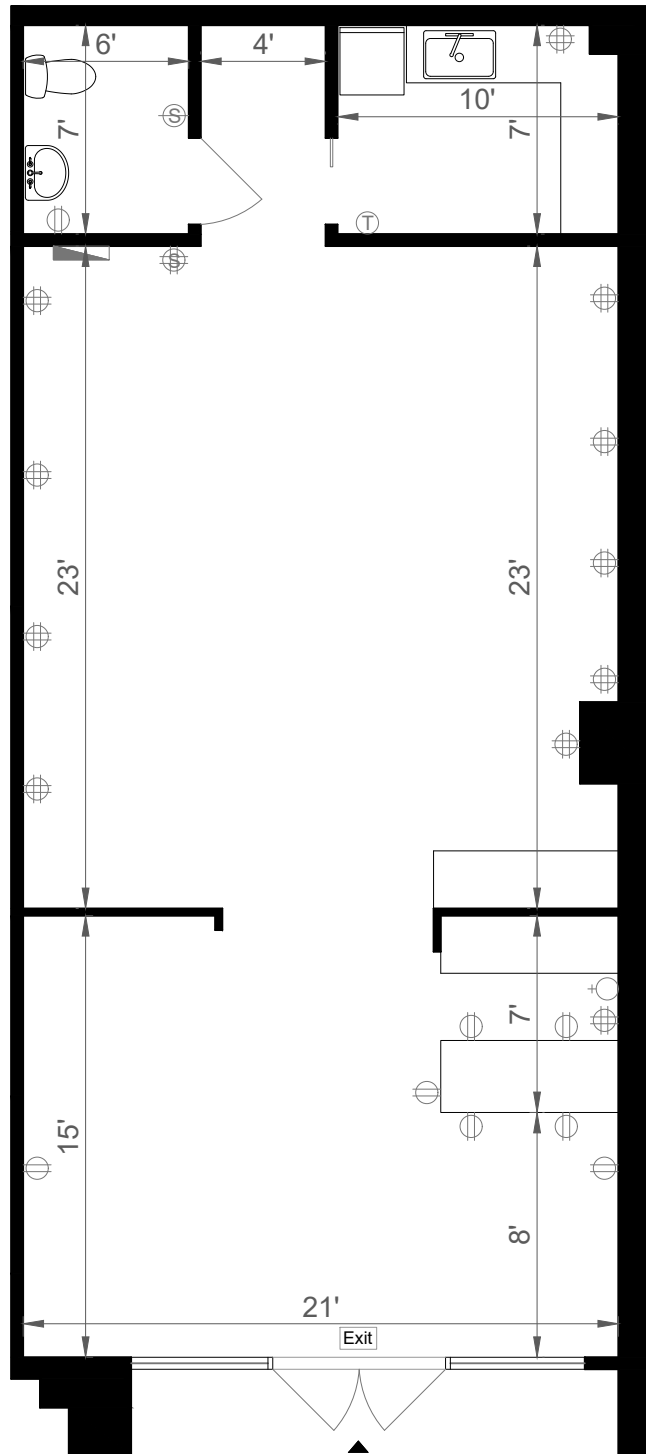

# HARRISON EXECUTIVE CENTRE

1930 HARRISON STREET - SUITE 1930-C | HOLLYWOOD, FL 33020

**LEGEND:**

- Ⓣ THERMOSTAT
- ⊕ DOUBLE RECEPTACLE
- ⊕ QUAD RECEPTACLE
- Ⓢ SINGLE SWITCH
- Ⓢ DOUBLE SWITCH
- Ⓢ QUATRUPLE SWITCH
- ▬ ELECTRICAL PANEL

1,325 Rentable SF