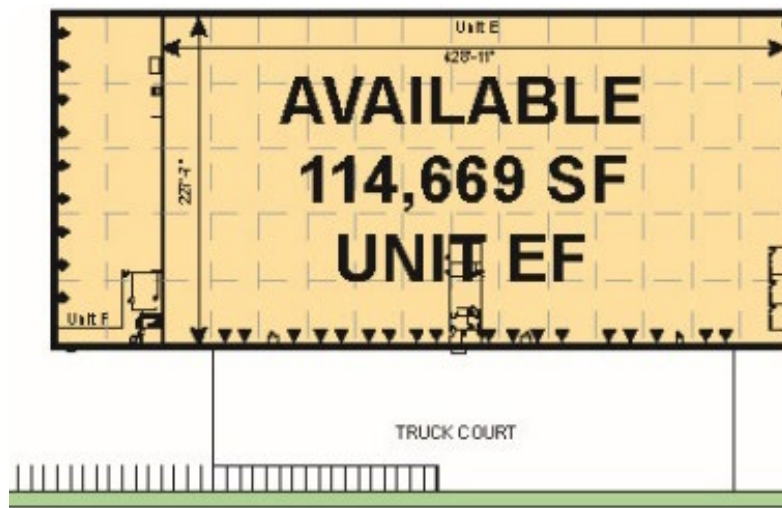

www.prologismeadowlands.com

CBRE, Inc.

Thomas F. Monahan
thomas.monahan@cbre.com
ph +1 201 712 5610
cell +1 973 568 6614
Park 80 West
Plaza Two
Saddle Brook, NJ 07663 USA

CBRE, Inc.

Stephen D'Amato
stephen.damato@cbre.com
ph +1 201 712 5616
cell +1 201 306 3788
Park 80 West
Plaza Two
Saddle Brook, NJ 07663 USA

CBRE, Inc.

Larry Schifffenhaus
larry.schifffenhaus@cbre.com
ph +1 201 712 5809
cell +1 201 532 5092
Park 80 West
Plaza Two
Saddle Brook, NJ 07663 USA

Prologis

Alex Kouwenhoven
akouwenhoven@prologis.com
ph +1 201 635 6002
cell +1 443 520 9779
One Meadowlands Plaza
Suite 100
East Rutherford, NJ 07073 USA

Prologis Essentials: your single-source service for efficient move-in and operations at prologisessentials.com

No warranty or representation, expressed or implied, is made as to the accuracy of the information contained herein, and same is submitted subject to error and omissions.