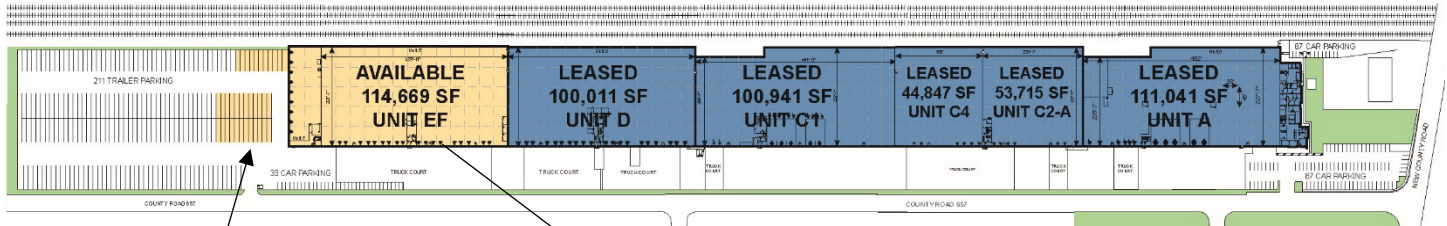

114,669 SF

Industrial Space For Lease

Prologis Meadowlands | 1000 New County Road

35 TRAILER SPOTS AVAILABLE