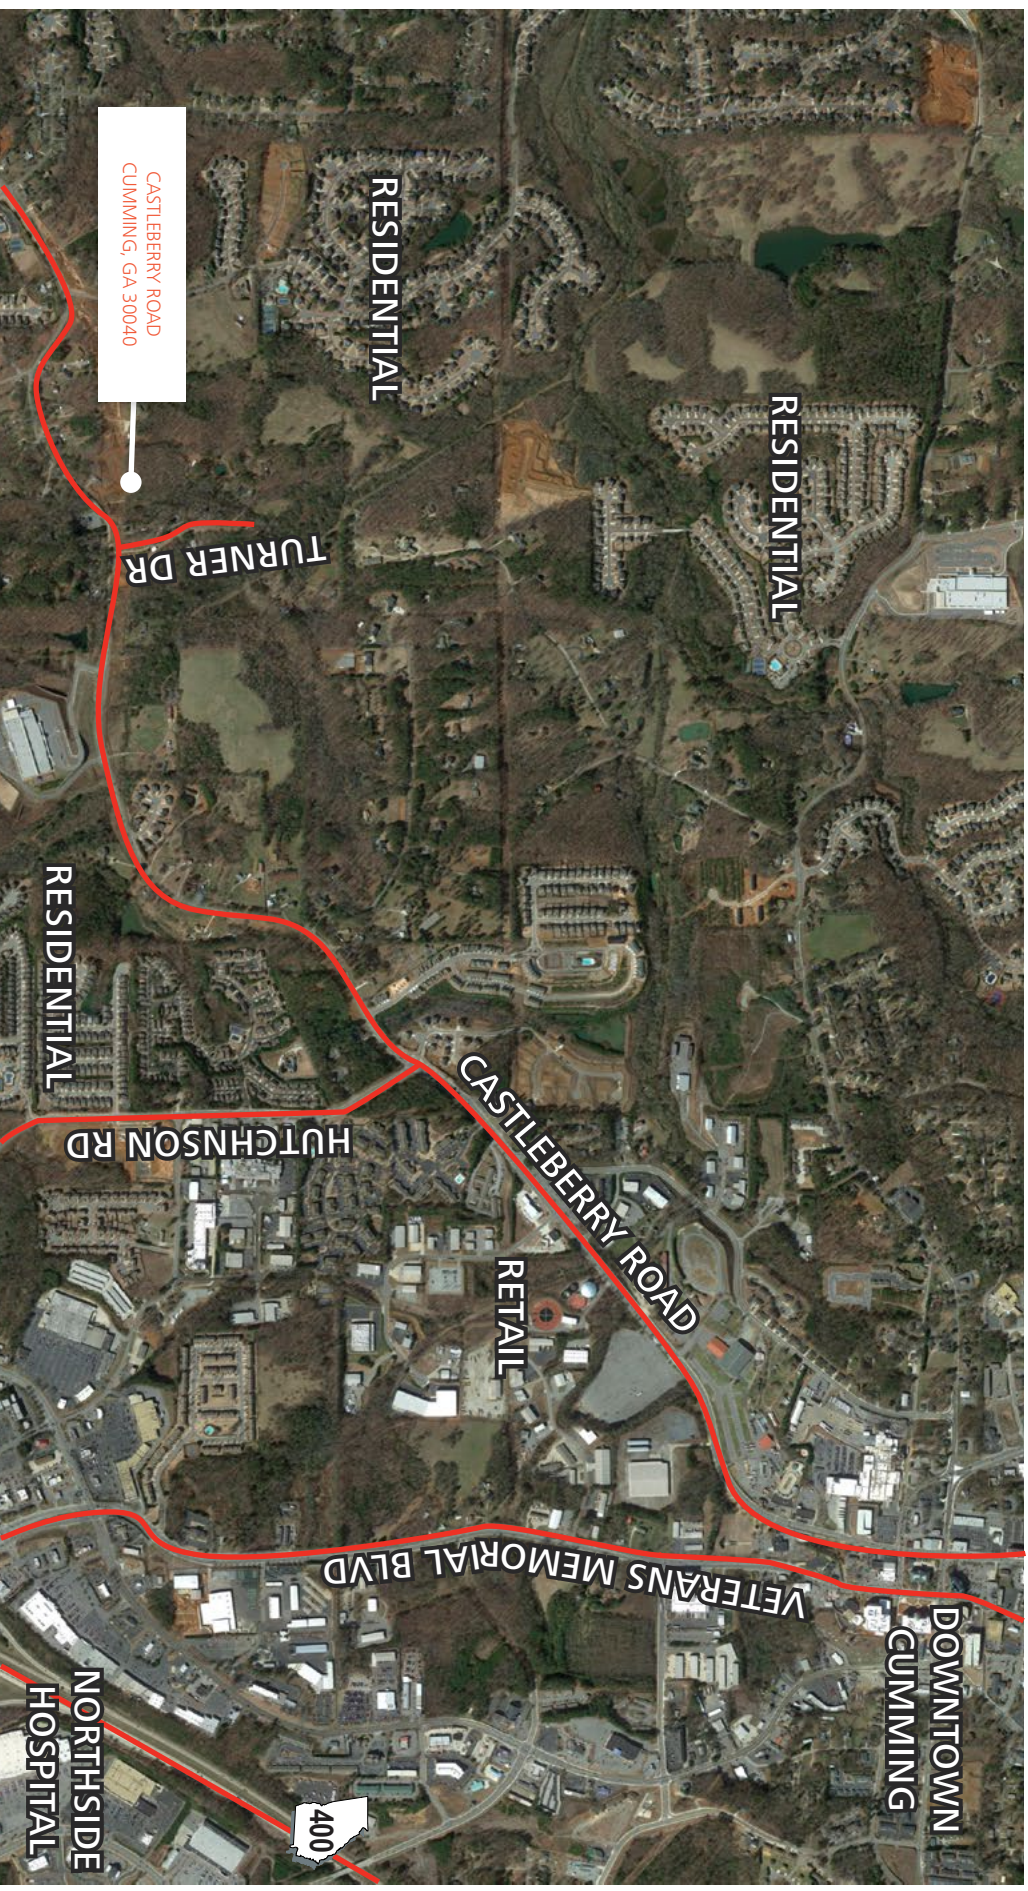

Castleberry Road & Turner Drive

Land for Sale: 1.55 Acres

Castleberry Road
Cumming, GA 30040

AERIAL

©2016 Ackerman & Co. All rights reserved. While we have no reason to doubt the accuracy of the information provided from sources we deem reliable, we cannot guarantee it and therefore assume no liability for errors, omissions or changes to this content.

MARCUS BILLIE

770.913.3954

mbillie@ackermanco.net

www.ackermanco.net

Ackerman & Co.