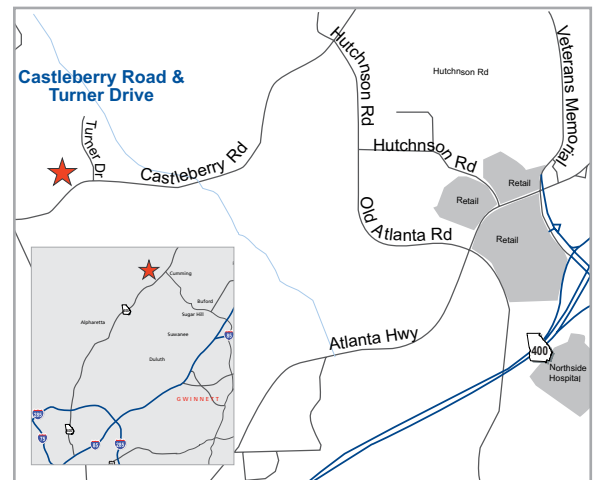

# Castleberry Road & Turner Drive

Cumming, Georgia 30046 | Forsyth County

### HIGHLIGHTS

- On newly developed, four lane portion of Castleberry Road, with 15,200 VPD
- Minutes from Downtown Cumming
- Across from Whispering Hope Baptist
- Close proximity to new high school at intersection of Turner Drive
- Close to GA 400

# Castleberry Road & Turner Drive

Land for Sale: 1.55 Acres

Castleberry Road  
Cumming, GA 30040

AERIAL

©2016 Ackerman & Co. All rights reserved. While we have no reason to doubt the accuracy of the information provided from sources we deem reliable, we cannot guarantee it and therefore assume no liability for errors, omissions or changes to this content.