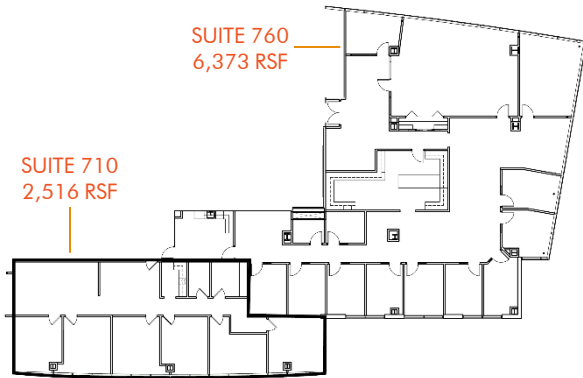

NASCAR PLAZA

550 S CALDWELL ST, CHARLOTTE, NC 28202

7TH FLOOR – 2,516 – 8,889 RSF

For more information, please contact:

MEREDITH BALL
704-705-3864
meredith.ball@foundrycommercial.com

KARAH STUMLER
704-319-5081
karah.stumler@foundrycommercial.com

FOUNDRY
COMMERCIAL

121 West Trade Street
Suite 2500
Charlotte, NC 28202

Although the information contained herein was provided by sources believed to be reliable, Foundry Commercial makes no representation, expressed or implied, as to its accuracy and said information is subject to errors, omissions or changes.

foundrycommercial.com