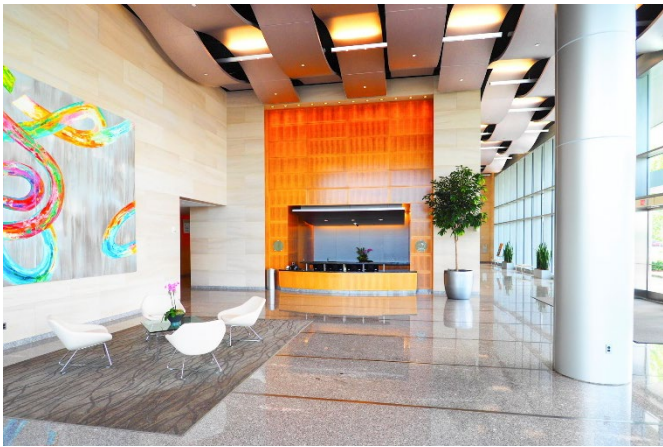

NASCAR PLAZA

550 S CALDWELL ST, CHARLOTTE, NC 28202

7TH FLOOR – 2,516 – 8,889 RSF

For more information, please contact:

MEREDITH BALL
704-705-3864
meredith.ball@foundrycommercial.com

KARAH STUMLER
704-319-5081
karah.stumler@foundrycommercial.com

FOUNDRY
COMMERCIAL

121 West Trade Street
Suite 2500
Charlotte, NC 28202

Although the information contained herein was provided by sources believed to be reliable, Foundry Commercial makes no representation, expressed or implied, as to its accuracy and said information is subject to errors, omissions or changes.

foundrycommercial.com