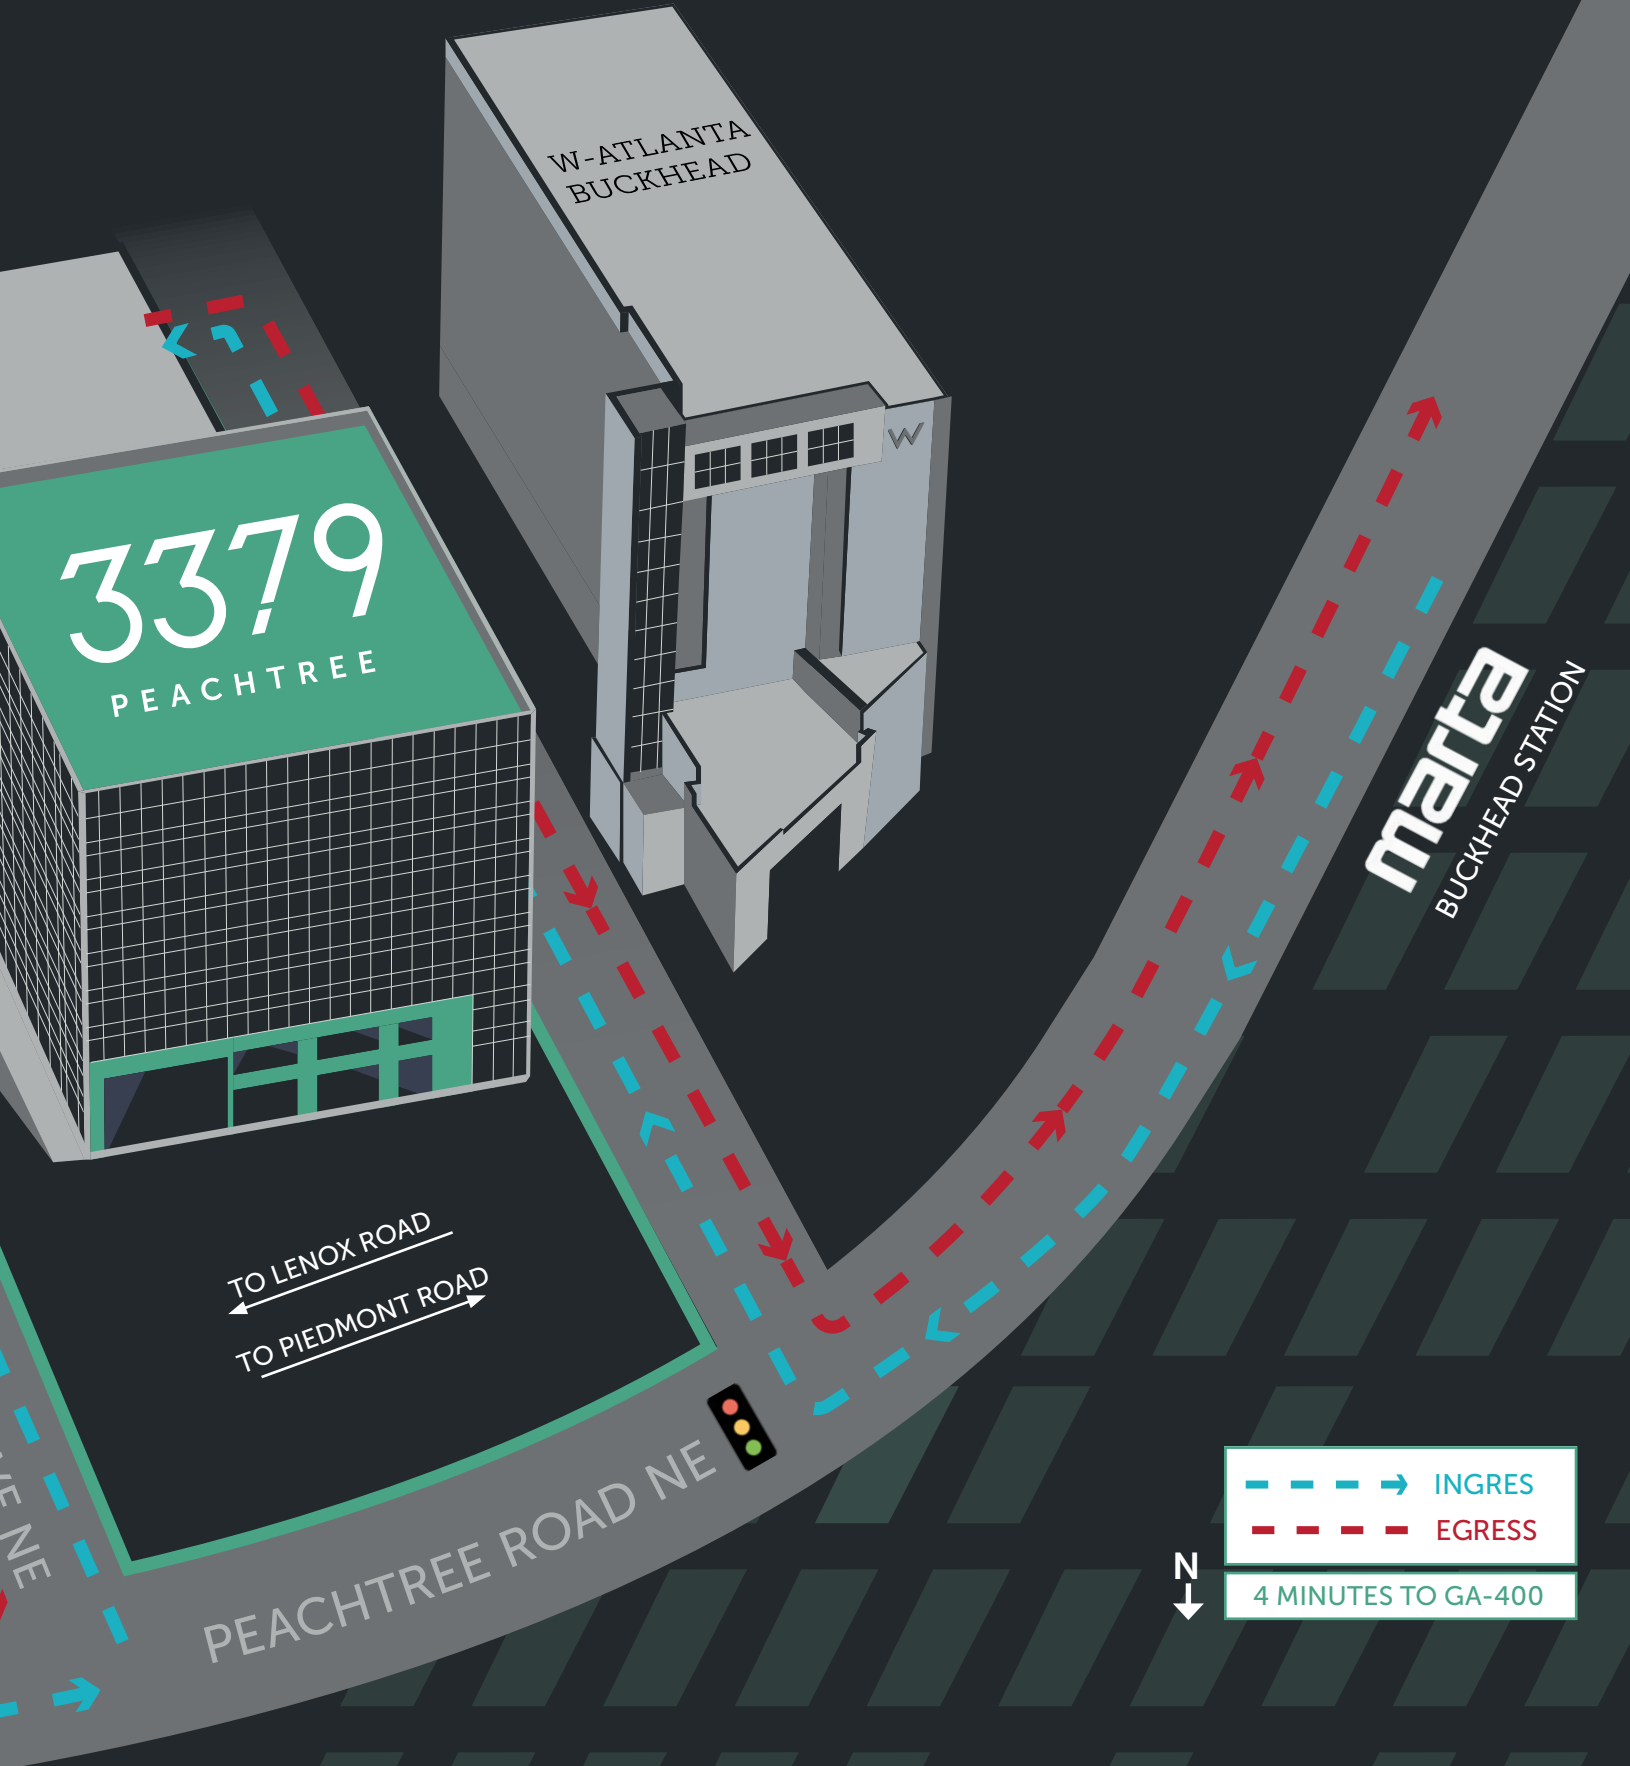

DINING

RETAIL

HOTELS

FITNESS

MULTIPLE POINTS OF INGRESS/EGRESS & MARTA ACCESS

SHOPS
AROUND
LENOX

AROUND LENOX ROAD

THE WESTIN
BUCKHEAD
ATLANTA

28

LENOX
SQUARE

LENOX PARKWAY

WOODDALE DRIVE

- 5 minutes to GA-400
- Flanked by three distinguished Buckhead hotels
- Nestled between Shops Around Lenox & Lenox Mall

3379

PEACHTREE

FOR LEASING INFORMATION, PLEASE
CONTACT: