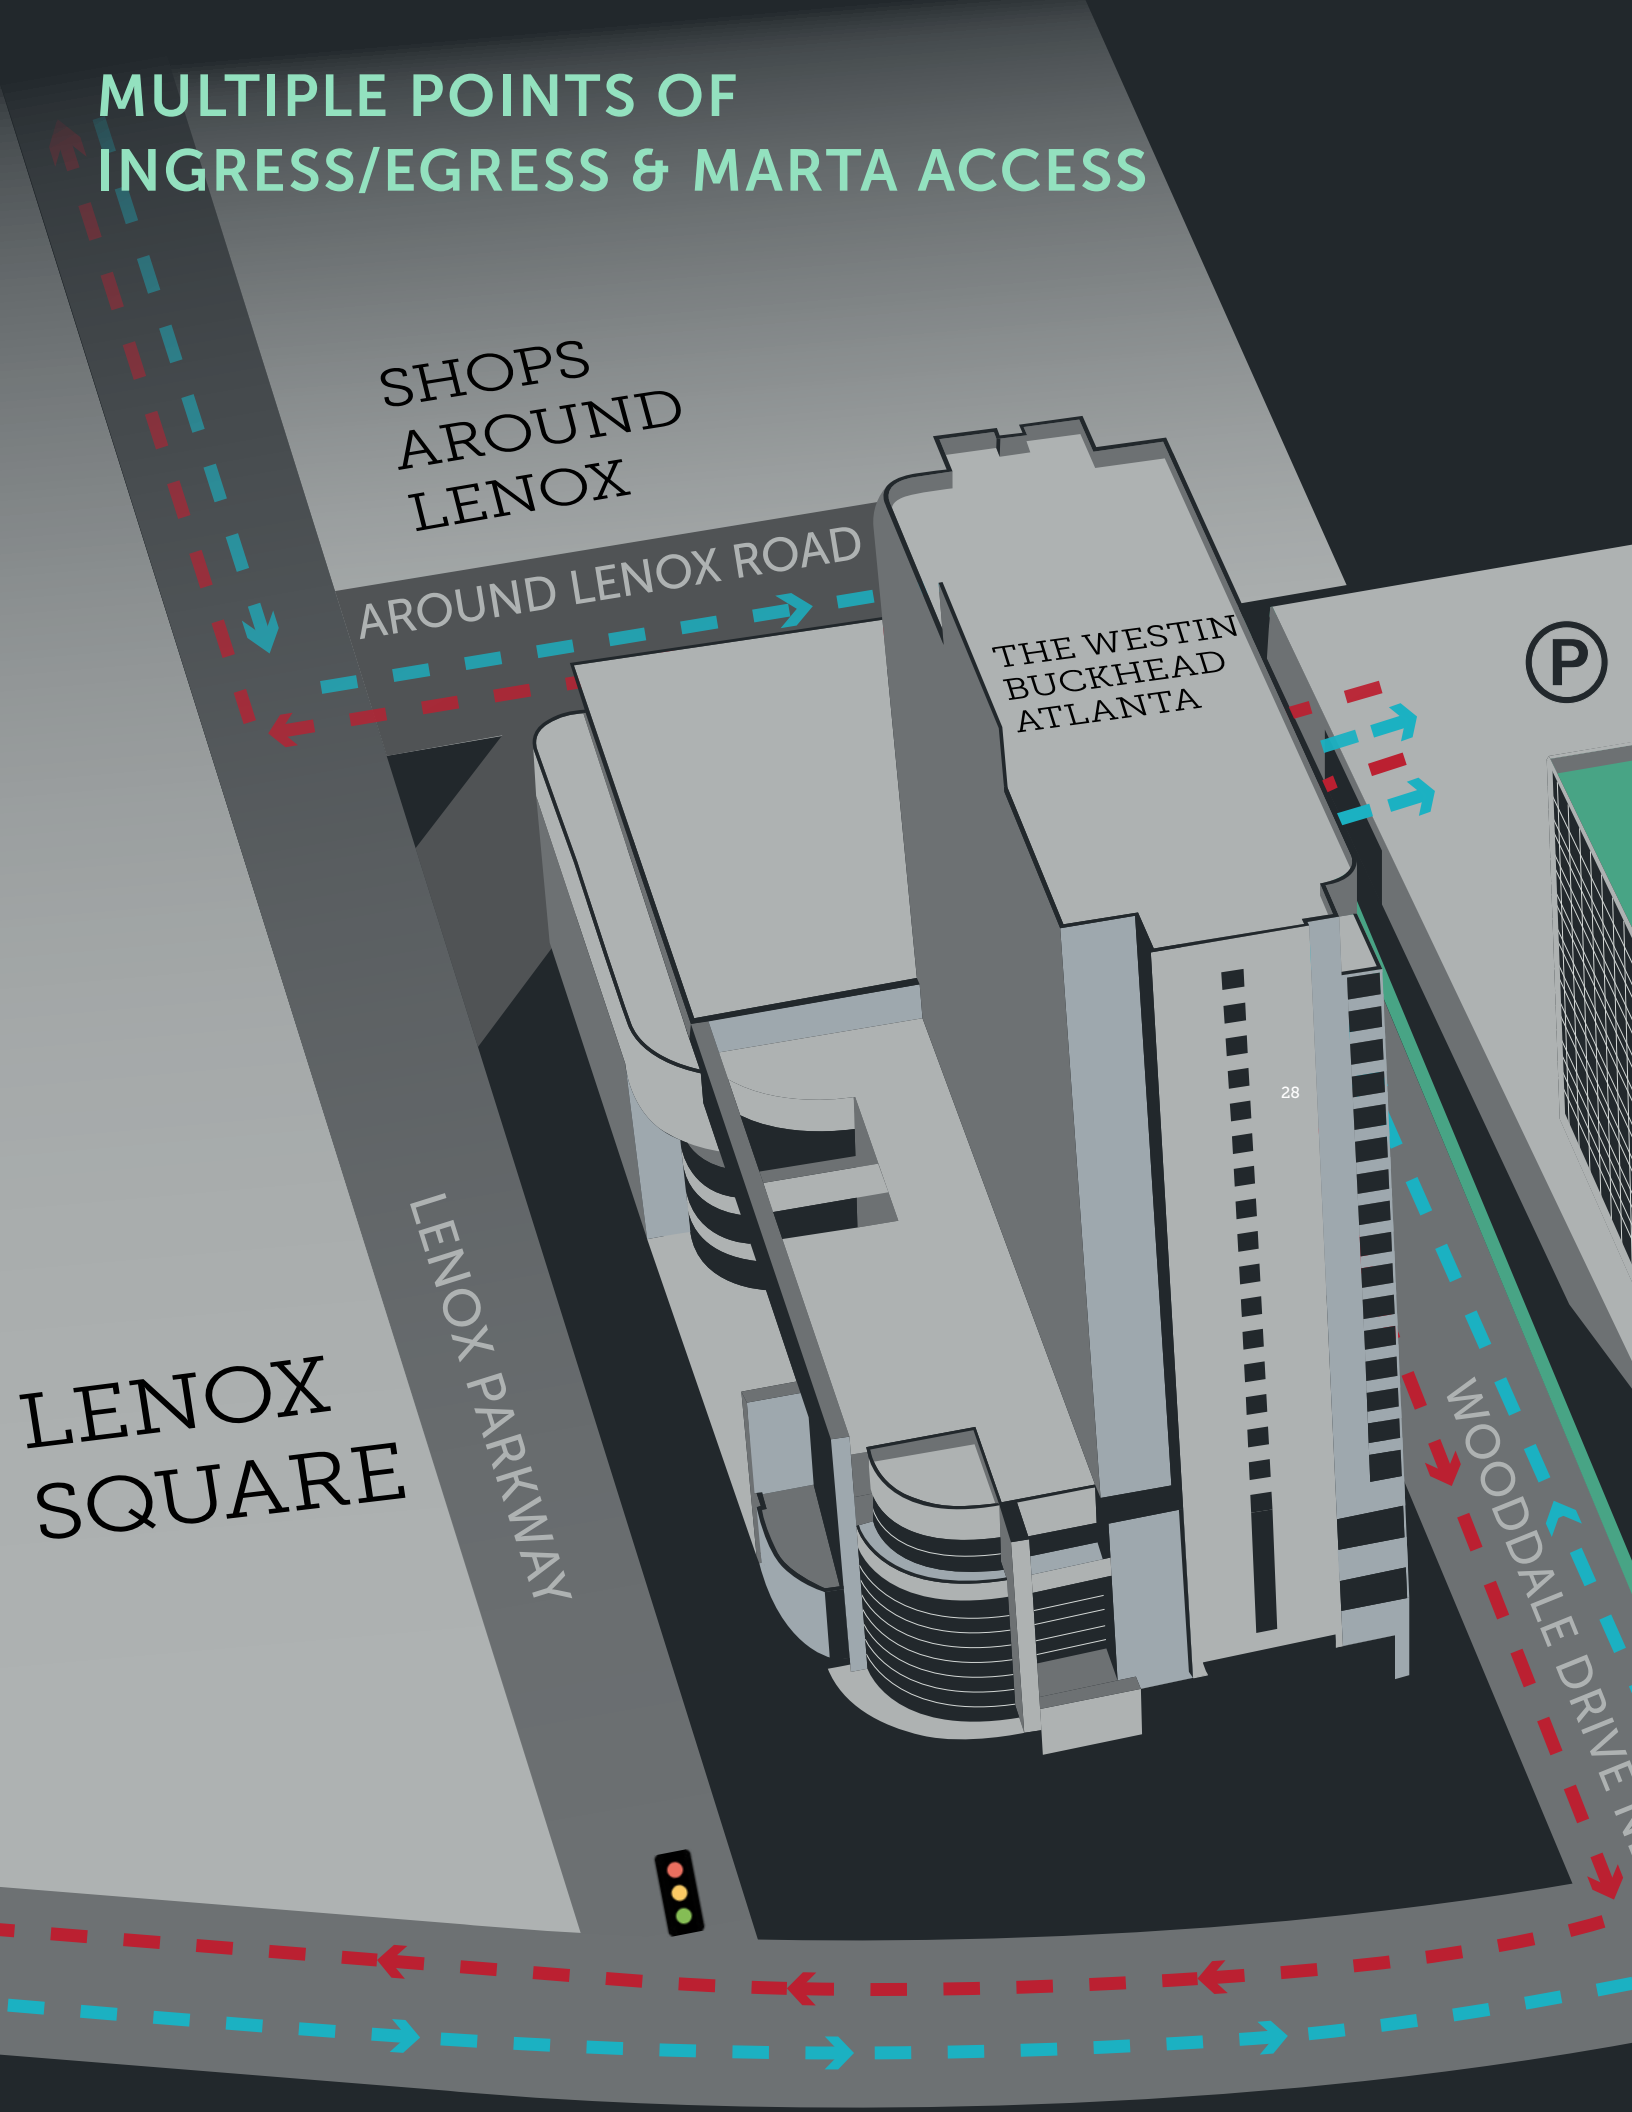

FITNESS:

- 59 BTB Fitness
- 60 CorePower Yoga
- 61 Cyclebar
- 62 Fitness IQ
- 63 Orangetheory Fitness
- 64 Soulcycle
- 65 The Forum Athletic Club

RETAIL:

- 66 Buckhead Station
- 67 Lenox Marketplace
- 68 Lenox Square Mall
- 69 Phipps Plaza
- 70 The Shops Around Lenox

DINING:

- | | | | | |
|----------------------------|-----------------------|------------------------|------------------|-----------------------|
| 1 Ima Cocina | 10 Cheesecake Factory | 19 Farm Burger | 28 Jason's Deli | 38 Southern Art |
| 2 Nojanic Tapas | 11 Chick-Fil-A | 20 Flowerchild | 29 Jimmy John's | 39 South City Kitchen |
| 3 Stro Niko | 12 Chipotle | 21 Flying Biscuit Cafe | 30 Little Alley | 40 St. Cecilia |
| 4 Que Chip Café | 13 Cook Hall | 22 Food Court | 31 Maggianos | 41 Starbucks |
| 5 Bones Restaurant | 14 Corner Bakery | 23 F20 | 32 Marcos Pizza | 42 The Bucket Shop |
| 6 Buckhead Pizza | 15 Dantanna's | 24 Grand Lux Cafe | 33 NY Prime | 43 The Buckhead Club |
| 7 California Pizza Kitchen | 16 Davios | 25 Highland Bakery | 34 On The Border | 44 The Palm |
| 8 Arabou Coffee | 17 Del Friscos | 26 Kabob Land | 35 Ru Sans | 45 True Food Kitchen |
| 9 Nama Gaucha | 18 ECCO | 27 Jack's New Yorker | 36 Seven Lamps | 46 Wildleaf |
| | | | 37 Smoothie King | 47 Zinburger |

DINING

RETAIL

HOTELS

FITNESS

MULTIPLE POINTS OF INGRESS/EGRESS & MARTA ACCESS

SHOPS
AROUND
LENOX

AROUND LENOX ROAD

THE WESTIN
BUCKHEAD
ATLANTA

28

LENOX
SQUARE

LENOX PARKWAY

WOODDALE DRIVE

- 5 minutes to GA-400
- Flanked by three distinguished Buckhead hotels
- Nestled between Shops Around Lenox & Lenox Mall

3379

PEACHTREE

FOR LEASING INFORMATION, PLEASE
CONTACT: