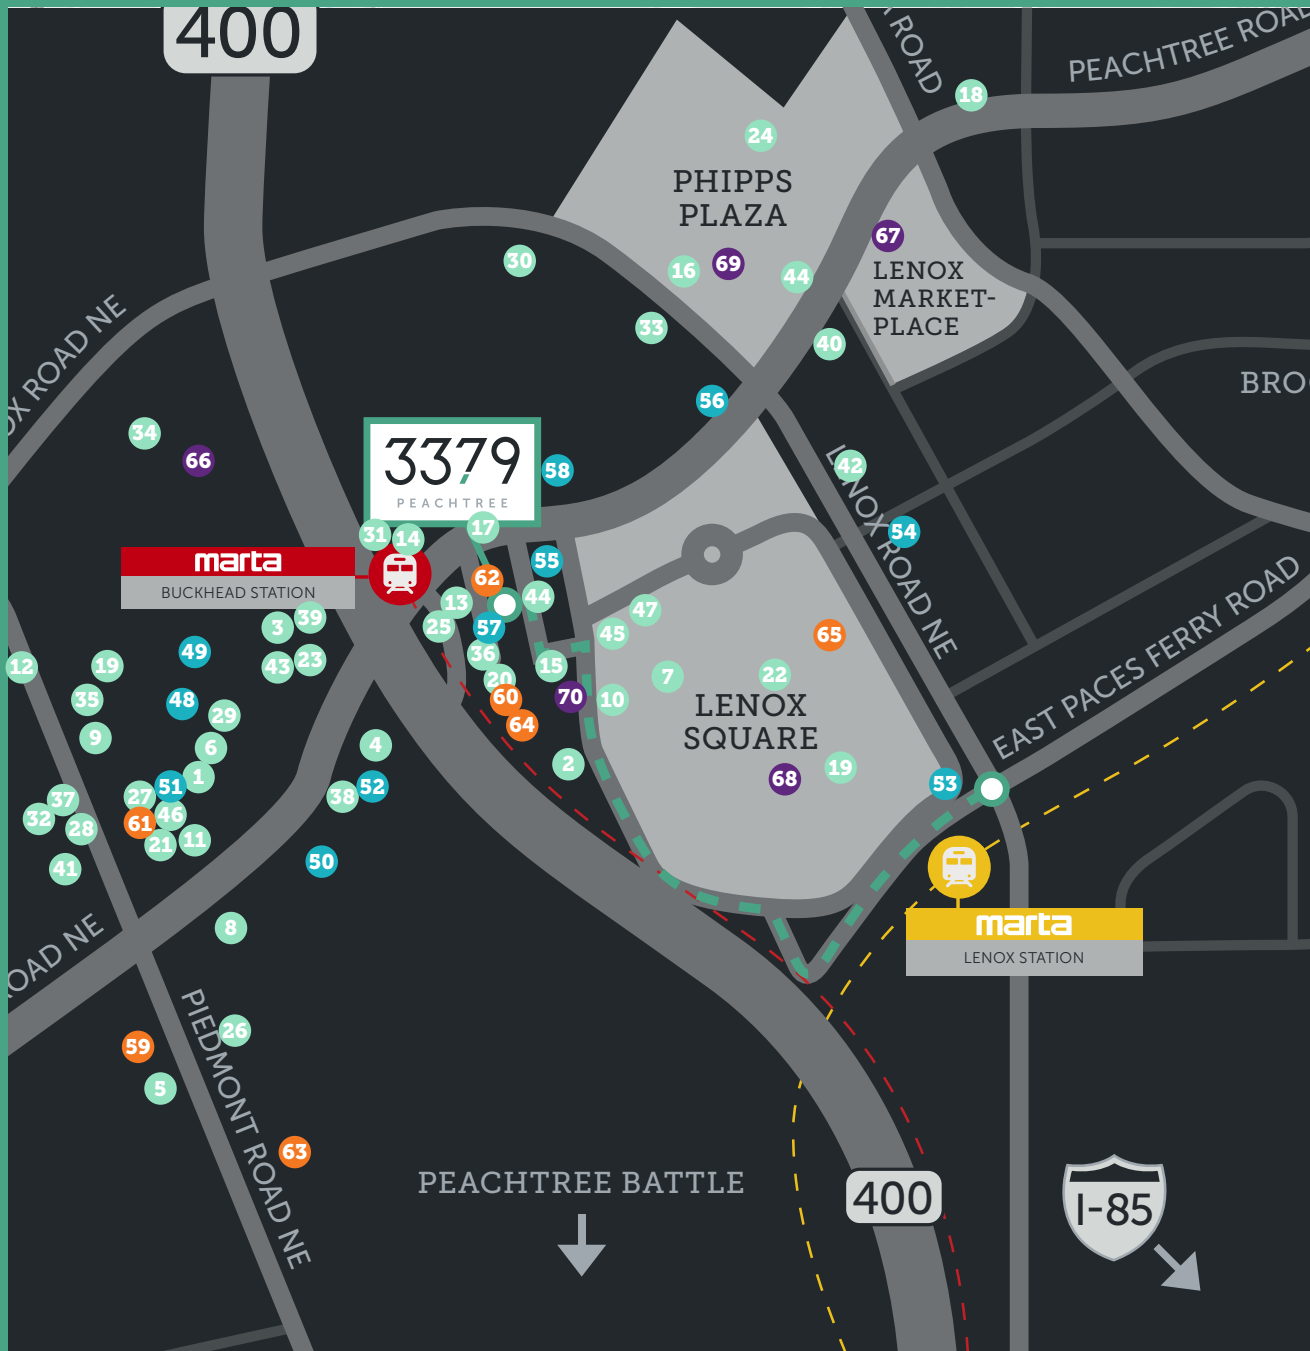

FITNESS:

- 59 BTB Fitness
- 60 CorePower Yoga
- 61 Cyclebar
- 62 Fitness IQ
- 63 Orangetheory Fitness
- 64 Soulcycle
- 65 The Forum Athletic Club

RETAIL:

- 66 Buckhead Station
- 67 Lenox Marketplace
- 68 Lenox Square Mall
- 69 Phipps Plaza
- 70 The Shops Around Lenox

DINING:

- | | | | | |
|----------------------------|-----------------------|------------------------|------------------|-----------------------|
| 1 Ima Cocina | 10 Cheesecake Factory | 19 Farm Burger | 28 Jason's Deli | 38 Southern Art |
| 2 Nojanic Tapas | 11 Chick-Fil-A | 20 Flowerchild | 29 Jimmy John's | 39 South City Kitchen |
| 3 Stro Niko | 12 Chipotle | 21 Flying Biscuit Cafe | 30 Little Alley | 40 St. Cecilia |
| 4 Que Chip Café | 13 Cook Hall | 22 Food Court | 31 Maggianos | 41 Starbucks |
| 5 Bones Restaurant | 14 Corner Bakery | 23 F20 | 32 Marcos Pizza | 42 The Bucket Shop |
| 6 Buckhead Pizza | 15 Dantanna's | 24 Grand Lux Cafe | 33 NY Prime | 43 The Buckhead Club |
| 7 California Pizza Kitchen | 16 Davios | 25 Highland Bakery | 34 On The Border | 44 The Palm |
| 8 Arabou Coffee | 17 Del Friscos | 26 Kabob Land | 35 Ru Sans | 45 True Food Kitchen |
| 9 Nama Gaucha | 18 ECCO | 27 Jack's New Yorker | 36 Seven Lamps | 46 Wildleaf |
| | | | 37 Smoothie King | 47 Zinburger |

DINING

RETAIL

HOTELS

FITNESS

MULTIPLE POINTS OF INGRESS/EGRESS & MARTA ACCESS

SHOPS
AROUND
LENOX

AROUND LENOX ROAD

THE WESTIN
BUCKHEAD
ATLANTA

28

LENOX
SQUARE

LENOX PARKWAY

WOODDALE DRIVE

- 5 minutes to GA-400
- Flanked by three distinguished Buckhead hotels
- Nestled between Shops Around Lenox & Lenox Mall

3379

PEACHTREE

FOR LEASING INFORMATION, PLEASE
CONTACT: