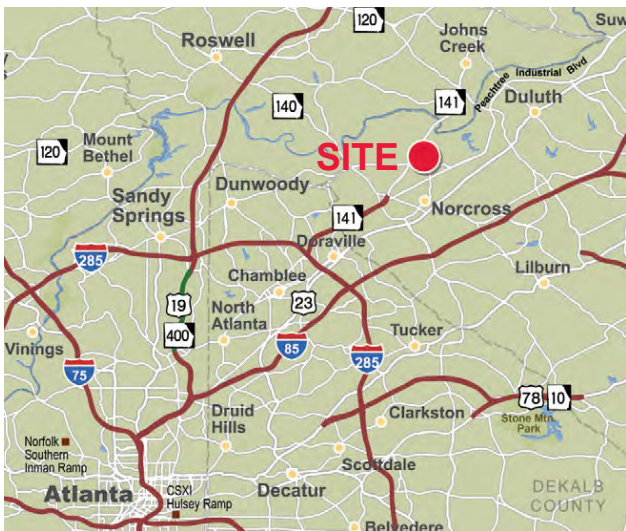

Prologis Carter Pacific

6725 Jimmy Carter Boulevard, Suite E

Norcross, GA 30071 USA

7,677 Square Feet Industrial Space For Lease

PROLOGIS®

location

• Carter Pacific Business Center is conveniently located on Jimmy Carter Boulevard in Norcross, GA (Gwinnett County). Just 20 minutes northeast of Atlanta, Gwinnett is home to a wide range of businesses – from industry giants like Scientific Atlanta, Cisco Company, Fed Ex, Sage Software and AGCO to international corporations like WIKA Instruments and Ricoh Electronics Corporation to homegrown success stories like Optimus Solutions, Cypress Care and Horizon Software International.