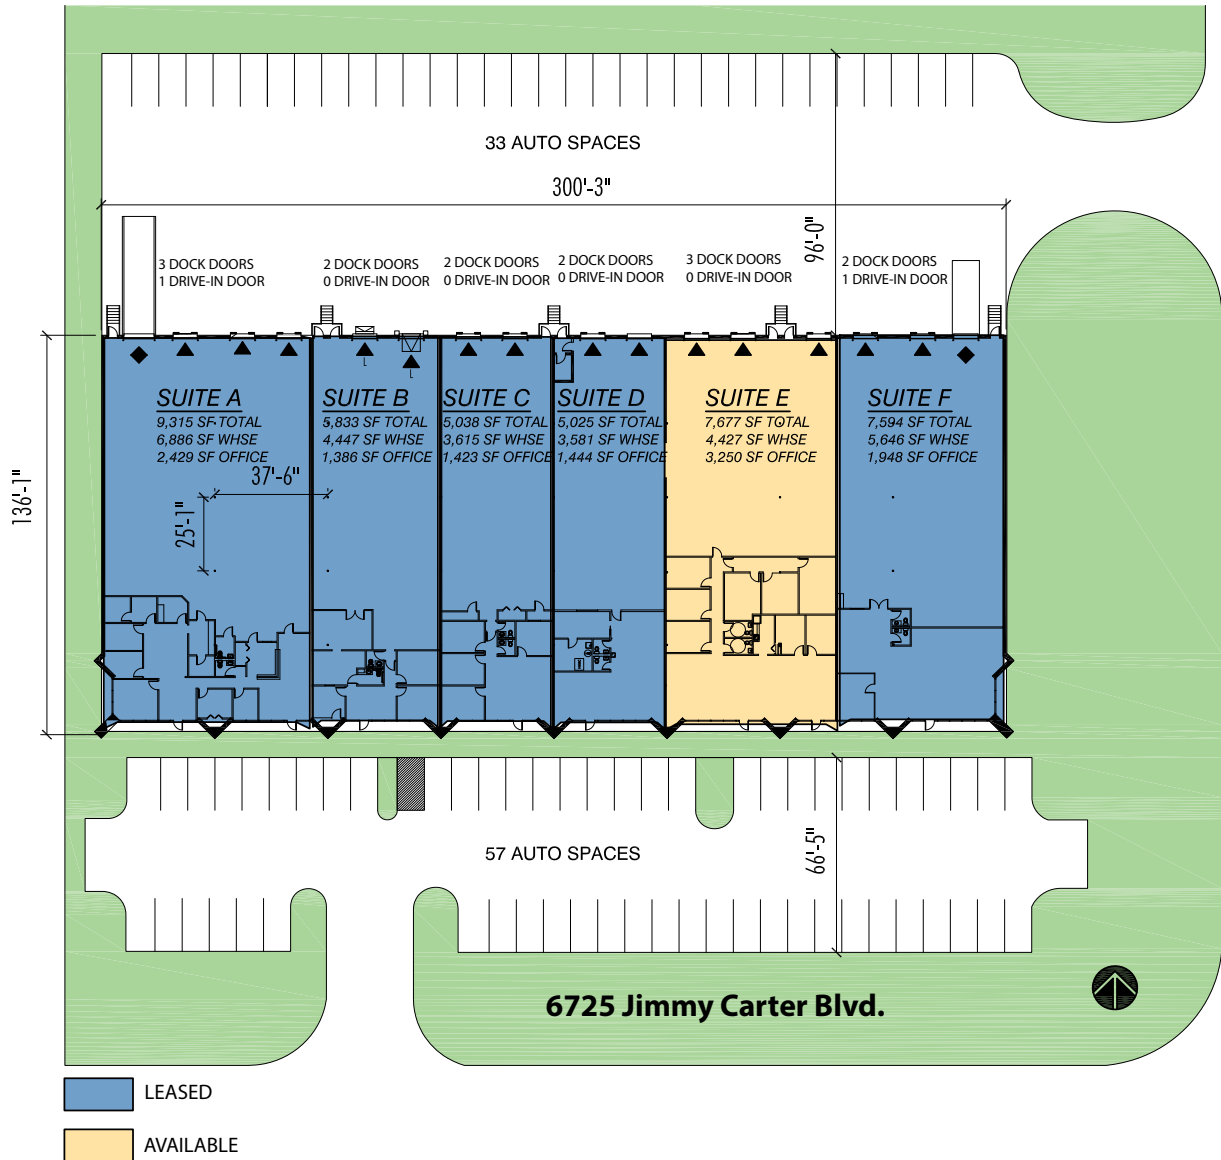

Prologis Carter Pacific

6725 Jimmy Carter Boulevard, Suite E

Norcross, GA 30071 USA

PROLOGIS®

7,677 Square Feet Industrial Space For Lease

Lee & Associates
Craig Viergever, SIOR
cviergever@lee-associates.com
ph +1 404.442.2843
fax +1 404.442.2811
cell +1 404.281.4481
3500 Lenox Road, Suite 200
Atlanta, GA 30326 USA

Lee & Associates
Tommy Hiles, SIOR
thiles@lee-associates.com
ph +1 404.442.2847
fax +1 404.442.2811
cell +1 404.229.0283
3500 Lenox Road, Suite 200
Atlanta, GA 30326 USA

Lee & Associates
Tyler Flemming
tflemming@lee-associates.com
ph +1 404.442.2855
fax +1 404.442.2811
cell +1 404.694.5661
3500 Lenox Road, Suite 200
Atlanta, GA 30326 USA