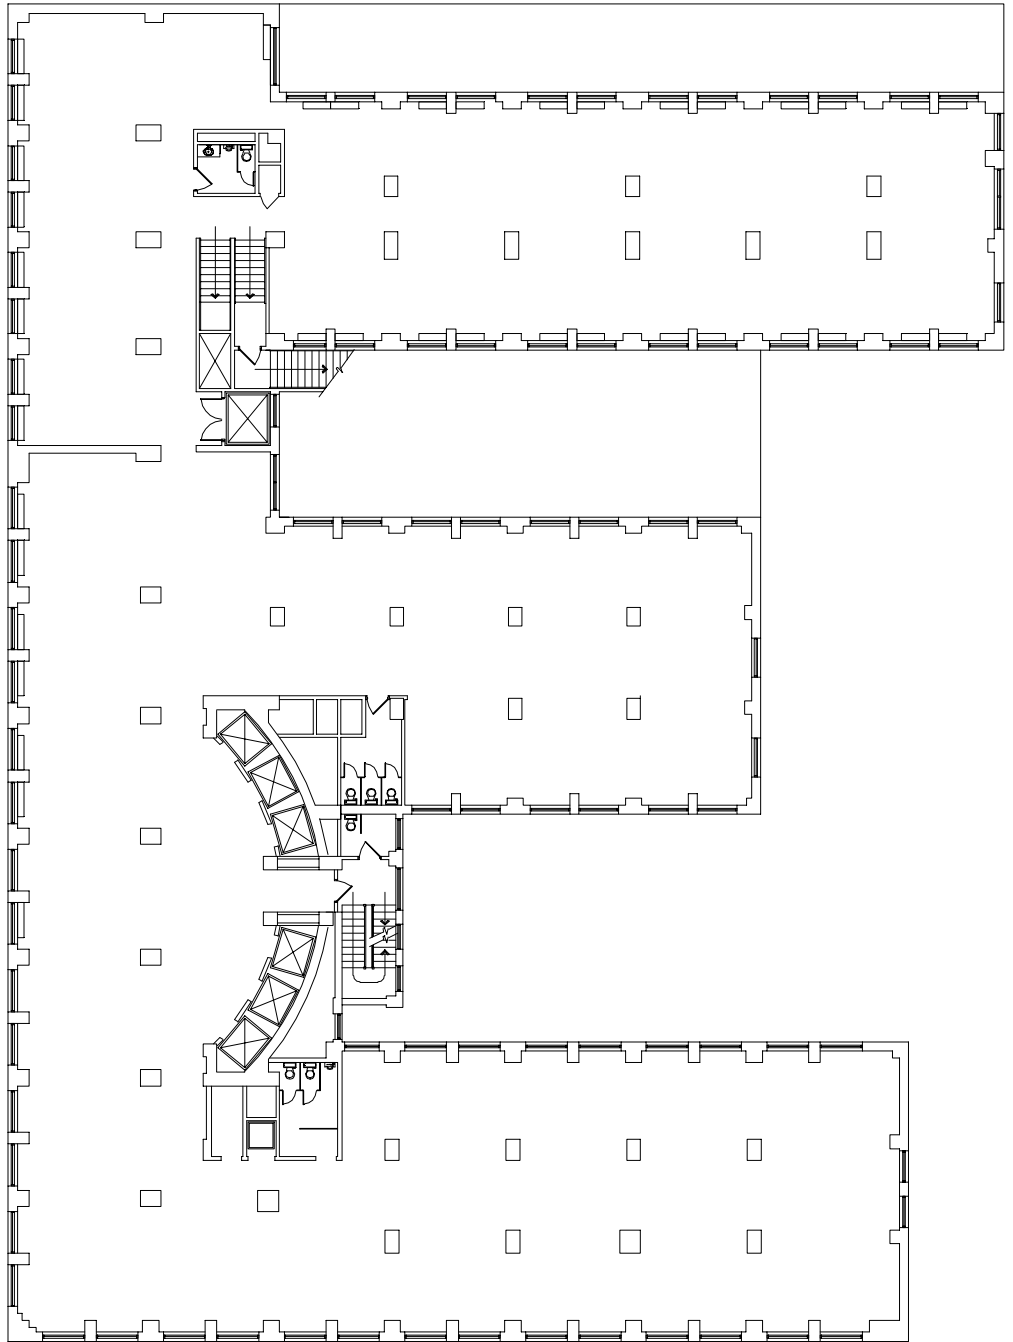

ROCKEFELLER BUILDING
614 WEST SUPERIOR
CLEVELAND, OHIO

**TYPICAL
FLOOR**
08.09.2011