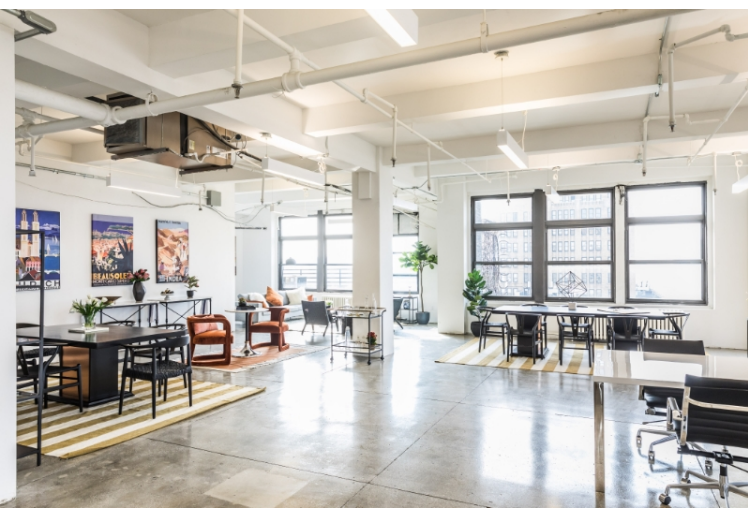

**ANY OFFICE USE**

SUITE	RSF	COMMENTS
1100	4,261	Built space ready to move in, has a combination of offices, open space and a conference room
1200	3,400	Built space with a big conference room
1602	2,376	Nicely built with a combination of offices and open space
POSSESSION	TERM	ASKING RENT
Immediate	Flexible	Negotiable

[SUITE 1100 VIRTUAL TOUR](#)

[SUITE 1200 VIRTUAL TOUR](#)

[SUITE 1602 VIRTUAL TOUR](#)

[DOWNLOAD BROCHURE](#)

**BUILDING FEATURES:**

- Brand New Elevators
- Located Steps Away From Penn Station
- Shared Conference Room In The Building
- Sub-metered Electric
- High Ceilings
- 24/7 Access