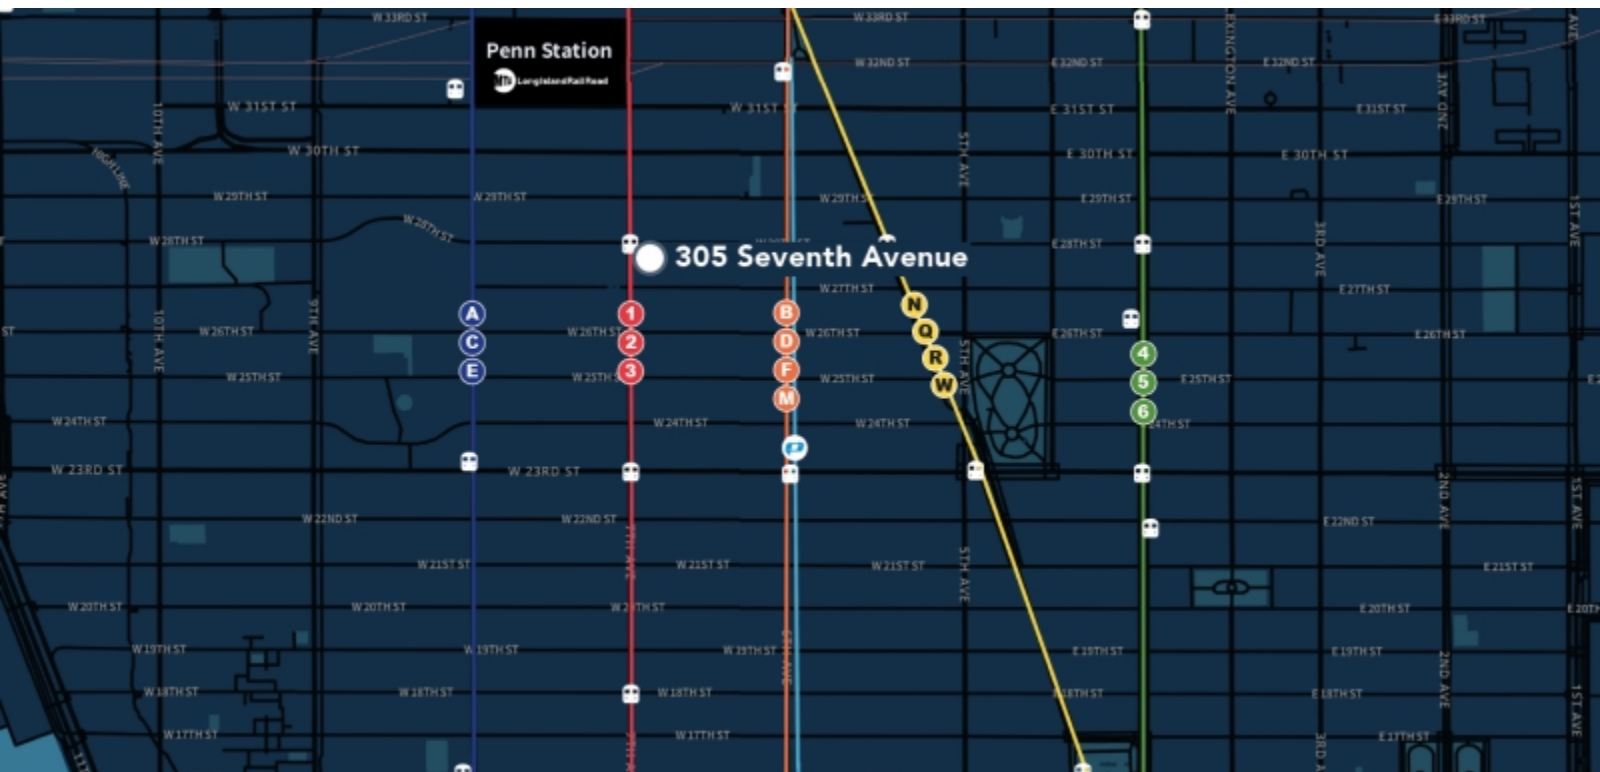

[SUITE 1100 VIRTUAL TOUR](#)

[SUITE 1200 VIRTUAL TOUR](#)

[SUITE 1602 VIRTUAL TOUR](#)

[DOWNLOAD BROCHURE](#)

**BUILDING FEATURES:**

- Brand New Elevators
- Located Steps Away From Penn Station
- Shared Conference Room In The Building
- Sub-metered Electric
- High Ceilings
- 24/7 Access