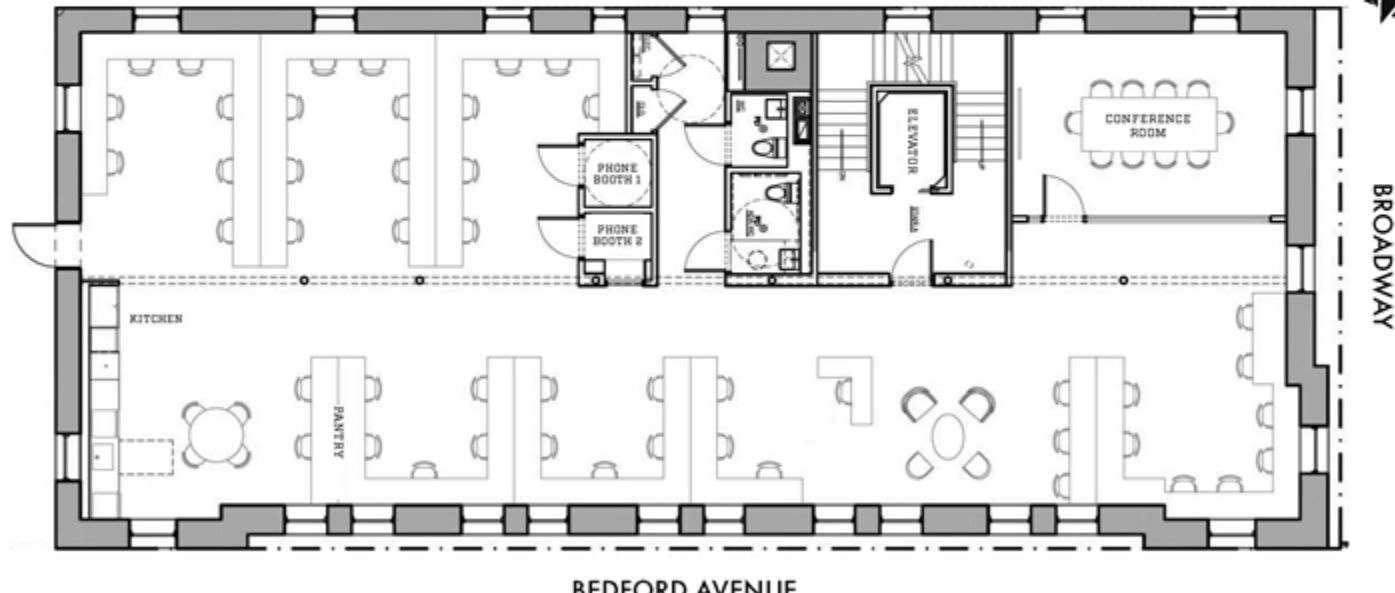

#### TEST FIT

4,995 rsf

- 48 workstations
- Large conference room
- Reception area
- 2 phone booths
- High-end open pantry
- 2 dedicated bathrooms
- 1 IT & 1 coat closets

LOCATED IN THE HEART OF PRIME SOUTH WILLIAMSBURG