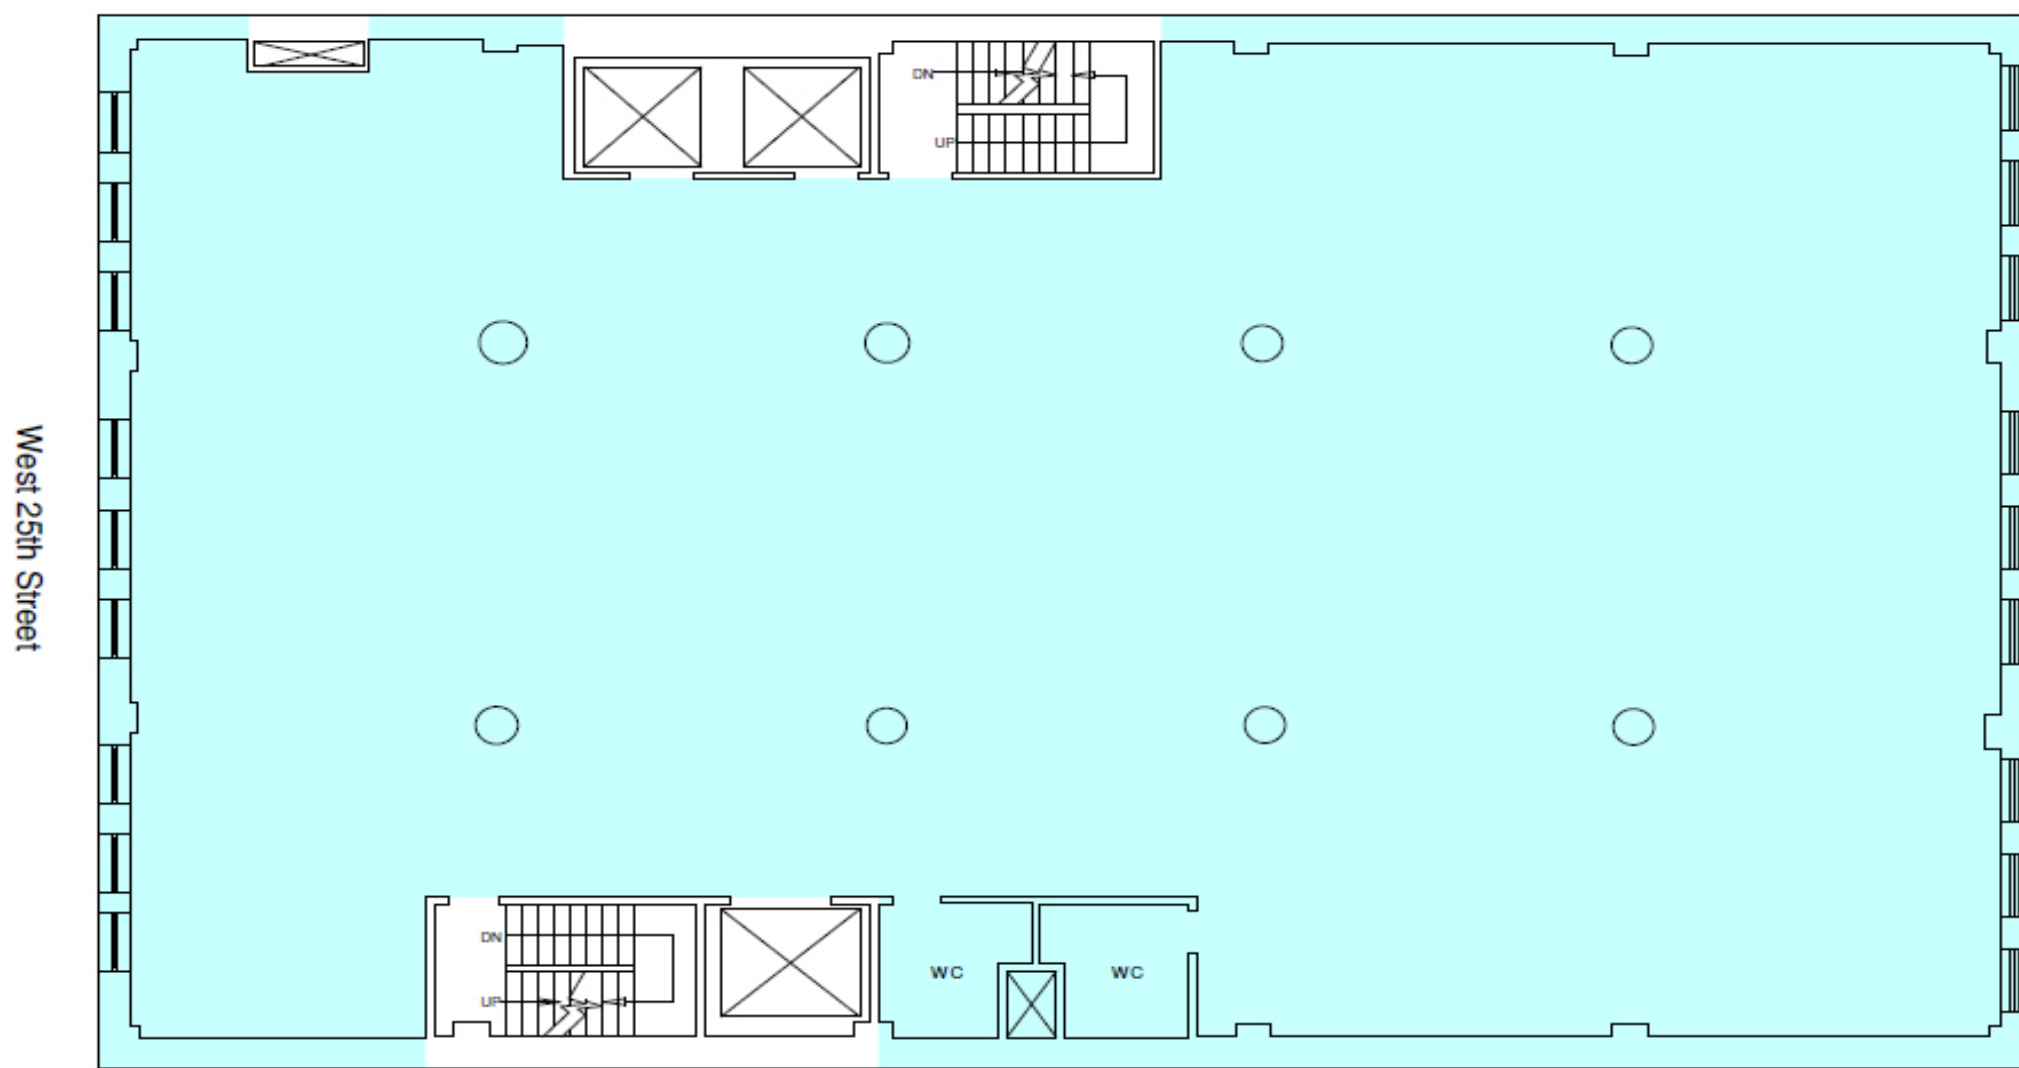

152 WEST 25TH STREET, New York, NY 10001

75,036.00 SF

Office building located in Midtown south
24 hour access
Built: 1910 Architect: Frederick C. Zobel

Tenants
CHRISMATIC STUDIO CORP.

For more information call
1- 212- 249- 1550
KOEPEL ROSEN
40 East 69th Street
New York, NY 10021
dkoepfel@koepelrosen.com

152 West 25th Street

Typical Floor Plan

For more information call
 1- 212- 249- 1550
 KOEPEL ROSEN
 40 East 69th Street
 New York, NY 10021
 dkoeppe l@koeppe Rosen.com