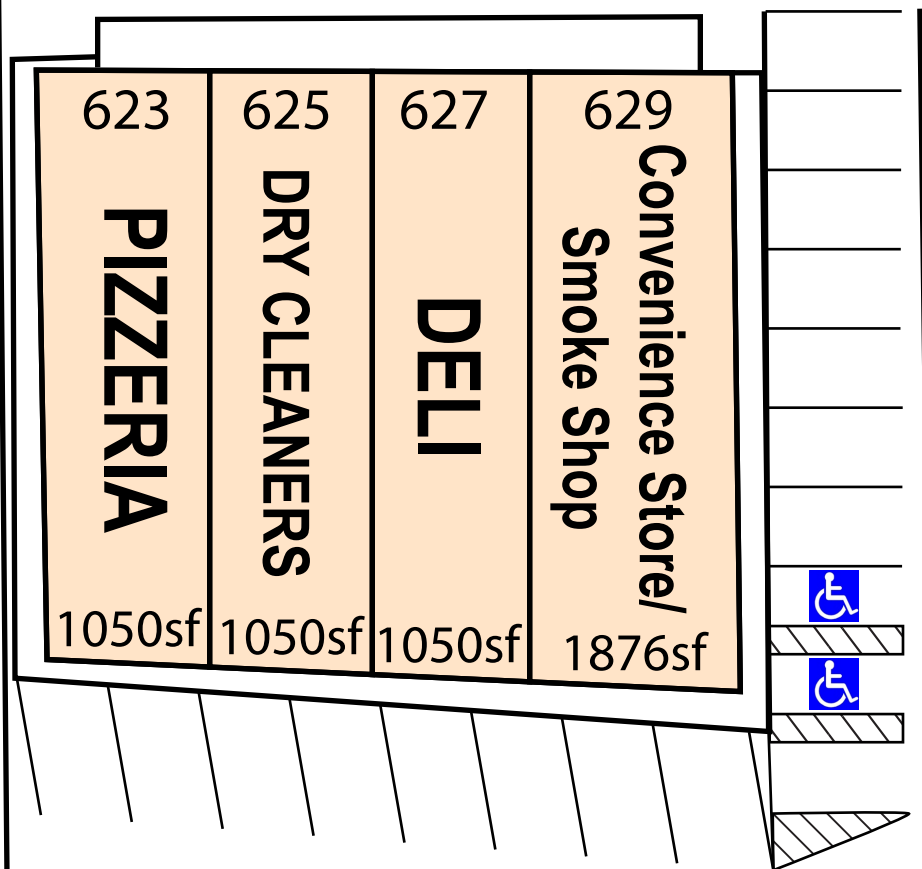

623-629 Main St.  
King's Park, NY  
11754

POTENTIAL  
BUILD SITE

IVY ROAD

MAIN ST.