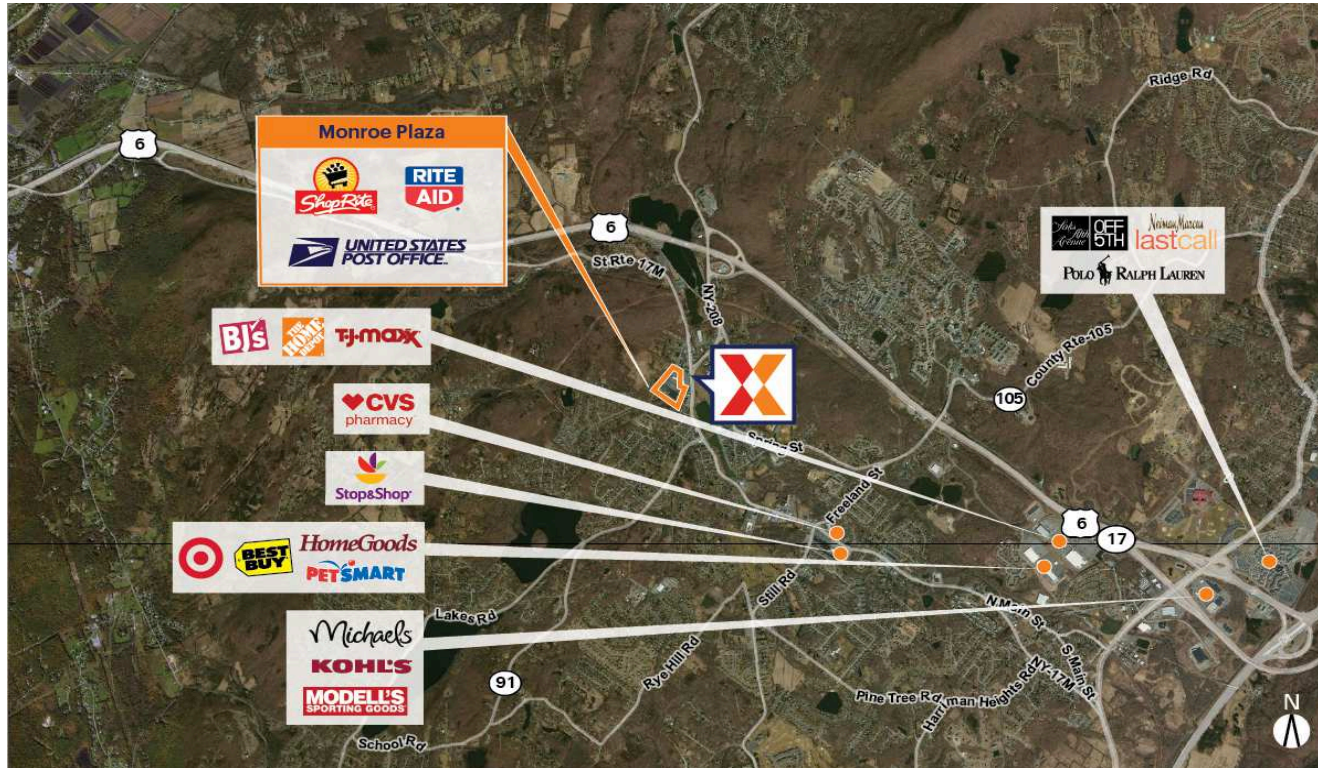

# Monroe Plaza

Poughkeepsie-Newburgh-Middletown, NY

41.3324, -74.1941

Route 17 M & Gilbert Street | Monroe, NY 10950

Center Size: 122,007 SF

Demographics	1 Mile	3 Mile	5 Mile
	5,581	50,355	72,485
	1,835	13,161	20,597
	\$102,000	\$96,183	\$105,102

Highly trafficked center with ShopRite drawing an average of 27,000+ customers/week

Surrounded by an affluent population with an average household income of \$92,000+ within 3 miles

Close proximity to Grand Army of the Republic Hwy

# Monroe Plaza

Poughkeepsie-Newburgh-Middletown, NY

41.3324, -74.1941

Route 17 M & Gilbert Street | Monroe, NY 10950

## Current Retailers

01	ShopRite	58,965 SF
02	Vito's Pizzeria	2,000 SF
03	Best Of Little Italy	2,000 SF
04	Magic Circle Enterprises, Inc.	4,000 SF
06	Rite Aid	10,890 SF
07	Nail Salon	1,957 SF
07A	Great Clips	1,200 SF
08	Rockland Orthopedics & Sports	3,365 SF
10	United States Post Office	18,864 SF
11	Podiatrist's Office	1,000 SF
12	High Quality Cleaners	1,250 SF
14	Plaza Optical	2,300 SF
15	Lucky House Restaurant	1,125 SF
16	Ob-Gyn Medical Office	1,800 SF