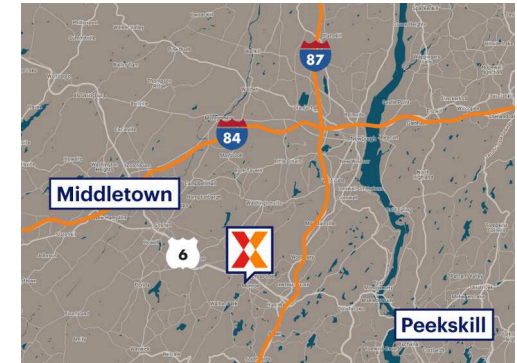

# Monroe Plaza

Poughkeepsie-Newburgh-Middletown, NY

41.3324, -74.1941

Route 17 M & Gilbert Street | Monroe, NY 10950

Center Size: 122,007 SF

Demographics	1 Mile	3 Mile	5 Mile
	5,581	50,355	72,485
	1,835	13,161	20,597
	\$102,000	\$96,183	\$105,102

Highly trafficked center with ShopRite drawing an average of 27,000+ customers/week

Surrounded by an affluent population with an average household income of \$92,000+ within 3 miles

Close proximity to Grand Army of the Republic Hwy

# Monroe Plaza

Poughkeepsie-Newburgh-Middletown, NY

41.3324, -74.1941

Route 17 M & Gilbert Street | Monroe, NY 10950

## Current Retailers

01	ShopRite	58,965 SF
02	Vito's Pizzeria	2,000 SF
03	Best Of Little Italy	2,000 SF
04	Magic Circle Enterprises, Inc.	4,000 SF
06	Rite Aid	10,890 SF
07	Nail Salon	1,957 SF
07A	Great Clips	1,200 SF
08	Rockland Orthopedics & Sports	3,365 SF
10	United States Post Office	18,864 SF
11	Podiatrist's Office	1,000 SF
12	High Quality Cleaners	1,250 SF
14	Plaza Optical	2,300 SF
15	Lucky House Restaurant	1,125 SF
16	Ob-Gyn Medical Office	1,800 SF