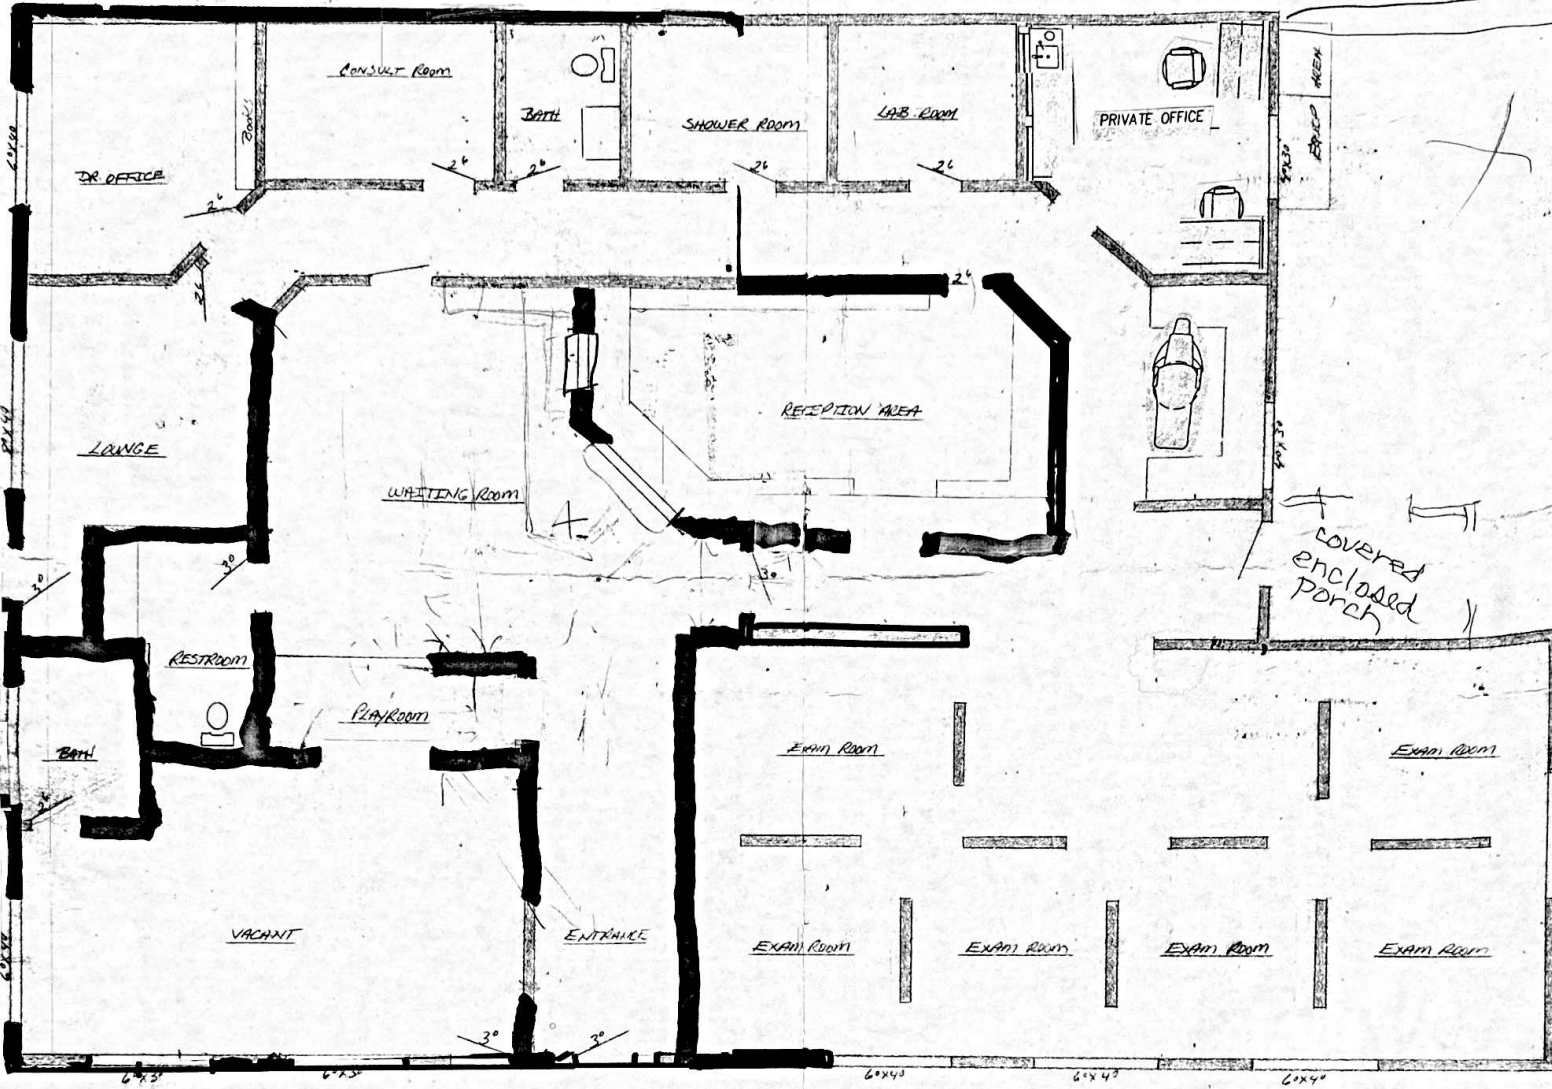

FLOOR PLAN 1/4"

DR. DEAN SANDS  
 2900 COLD SPRINGS  
 PLACERVILLE, CA 95667

Drawing Name: SANDS/DEM	Revised: -	Scale: 1/4"=1'	Size: D
Date: 4-12-99			
Drawn by: ELANE EVERETT		SHEET D8.1	