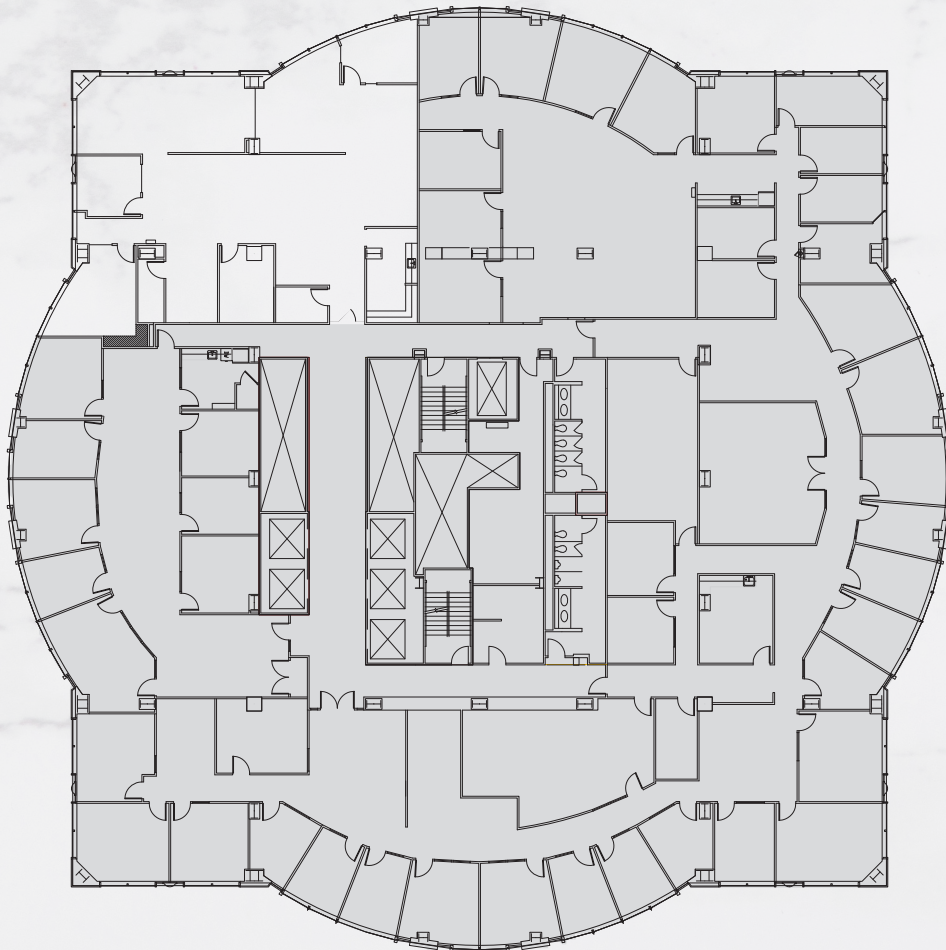

1201 THIRD

FLOOR 38
SUITE 3850 · 3,745 RSF

Views to
Lake Washington &
Cascade Mountains

Views to
Elliott Bay,
Olympic
Mountains &
Lake Union

Views to
Port of Seattle

Views to
Elliott Bay &
Olympic Mountains