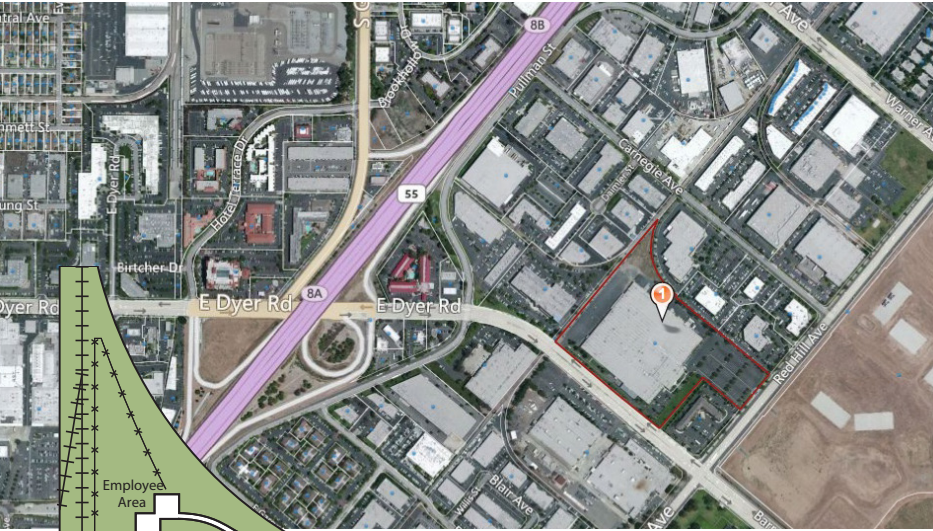

±20,000-300,000 SF FOR LEASE

Voit

REAL ESTATE SERVICES

Warehouse Storage Space

2001 E. Dyer Rd., Santa Ana, CA

Michael Hartel
Executive Vice President
Lic #01031013
949.263.5392
mhartel@voitco.com

Kevin Turner, GLS, SIOR
Executive Vice President
Lic #00968394
949.263.5391
kturner@voitco.com

Joe Winkelmann
Senior Vice President
Lic #01333376
949.263.5394
jwinkelmann@voitco.com

2020 Main Street, Suite 100, Irvine, CA 92614 • 949.851.5100 • 949.261.9092 Fax • Lic #01333376 | www.voitco.com

The information contained herein has been obtained from sources we deem reliable. While we have no reason to doubt its accuracy, we do not guarantee it. ©2014 Voit Real Estate Services, Inc. All Rights Reserved. Real People. Real Solutions.® is a registered trademark of Voit Real Estate Services.

Real People. Real Solutions.®