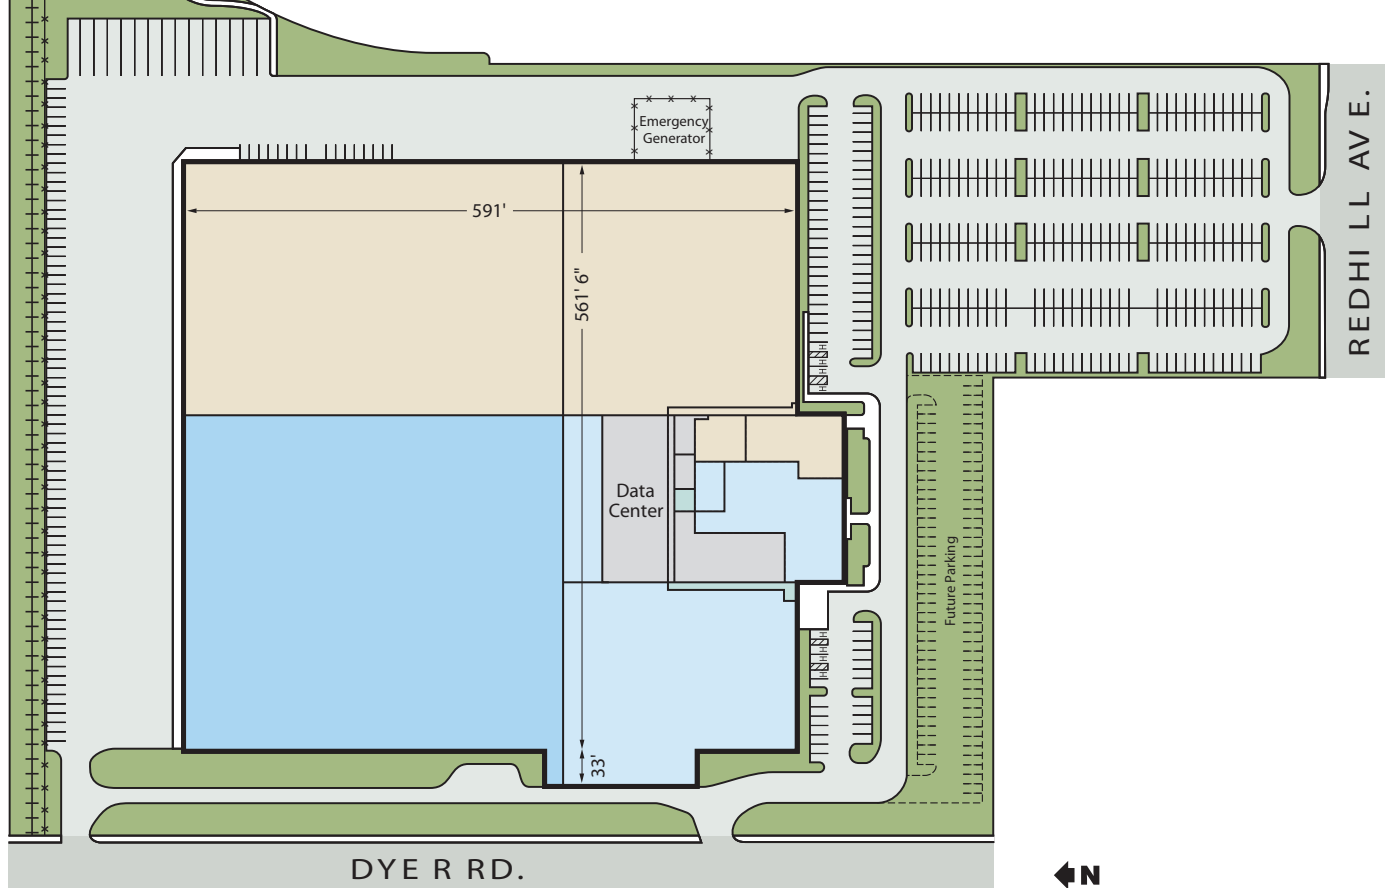

±20,000-300,000 SF FOR LEASE

Voit

REAL ESTATE SERVICES

Warehouse Storage Space

2001 E. Dyer Rd., Santa Ana, CA

Michael Hartel
Executive Vice President
Lic #01031013
949.263.5392
mhartel@voitco.com

Kevin Turner, GLS, SIOR
Executive Vice President
Lic #00968394
949.263.5391
kturner@voitco.com

Joe Winkelmann
Senior Vice President
Lic #01333376
949.263.5394
jwinkelmann@voitco.com

2020 Main Street, Suite 100, Irvine, CA 92614 • 949.851.5100 • 949.261.9092 Fax • Lic #01333376 | www.voitco.com

The information contained herein has been obtained from sources we deem reliable. While we have no reason to doubt its accuracy, we do not guarantee it. ©2014 Voit Real Estate Services, Inc. All Rights Reserved. Real People. Real Solutions.® is a registered trademark of Voit Real Estate Services.

Real People. Real Solutions.®