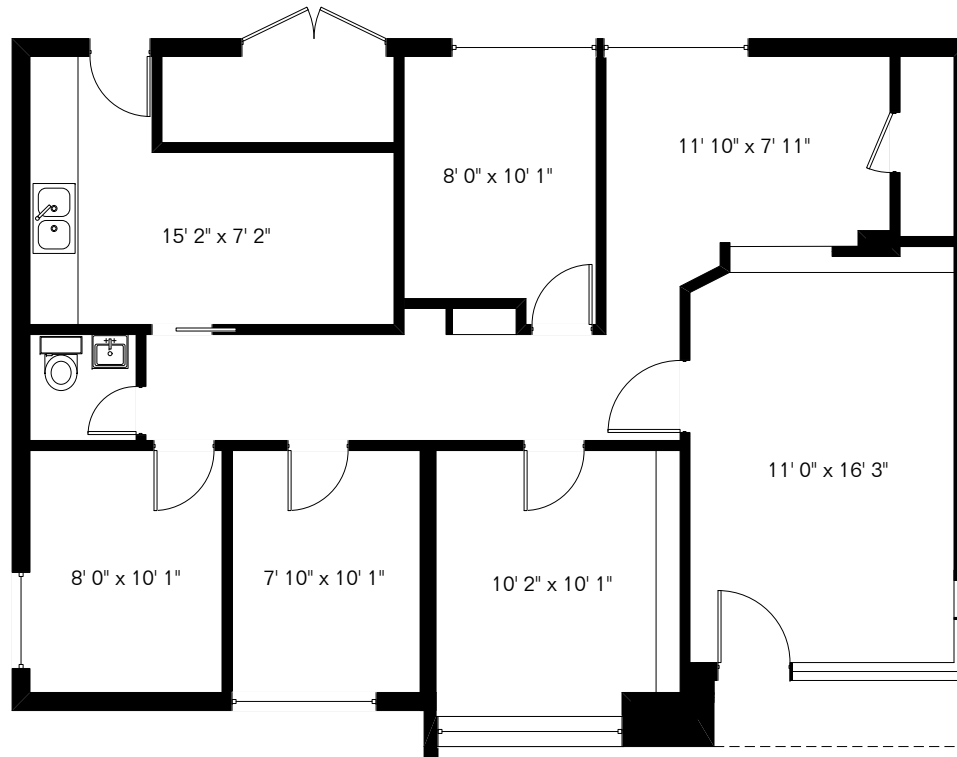

The square footages and room size information are deemed to be reliable but are not guaranteed and should be independently verified.

2530 E Broadway Blvd Suite G

Presented by Jim Briggs
Cornerstone Realty
(520) 320-9990

Site Visit February 2015

Copyright 2015 Floor Plans First! LLC
All Rights Reserved.