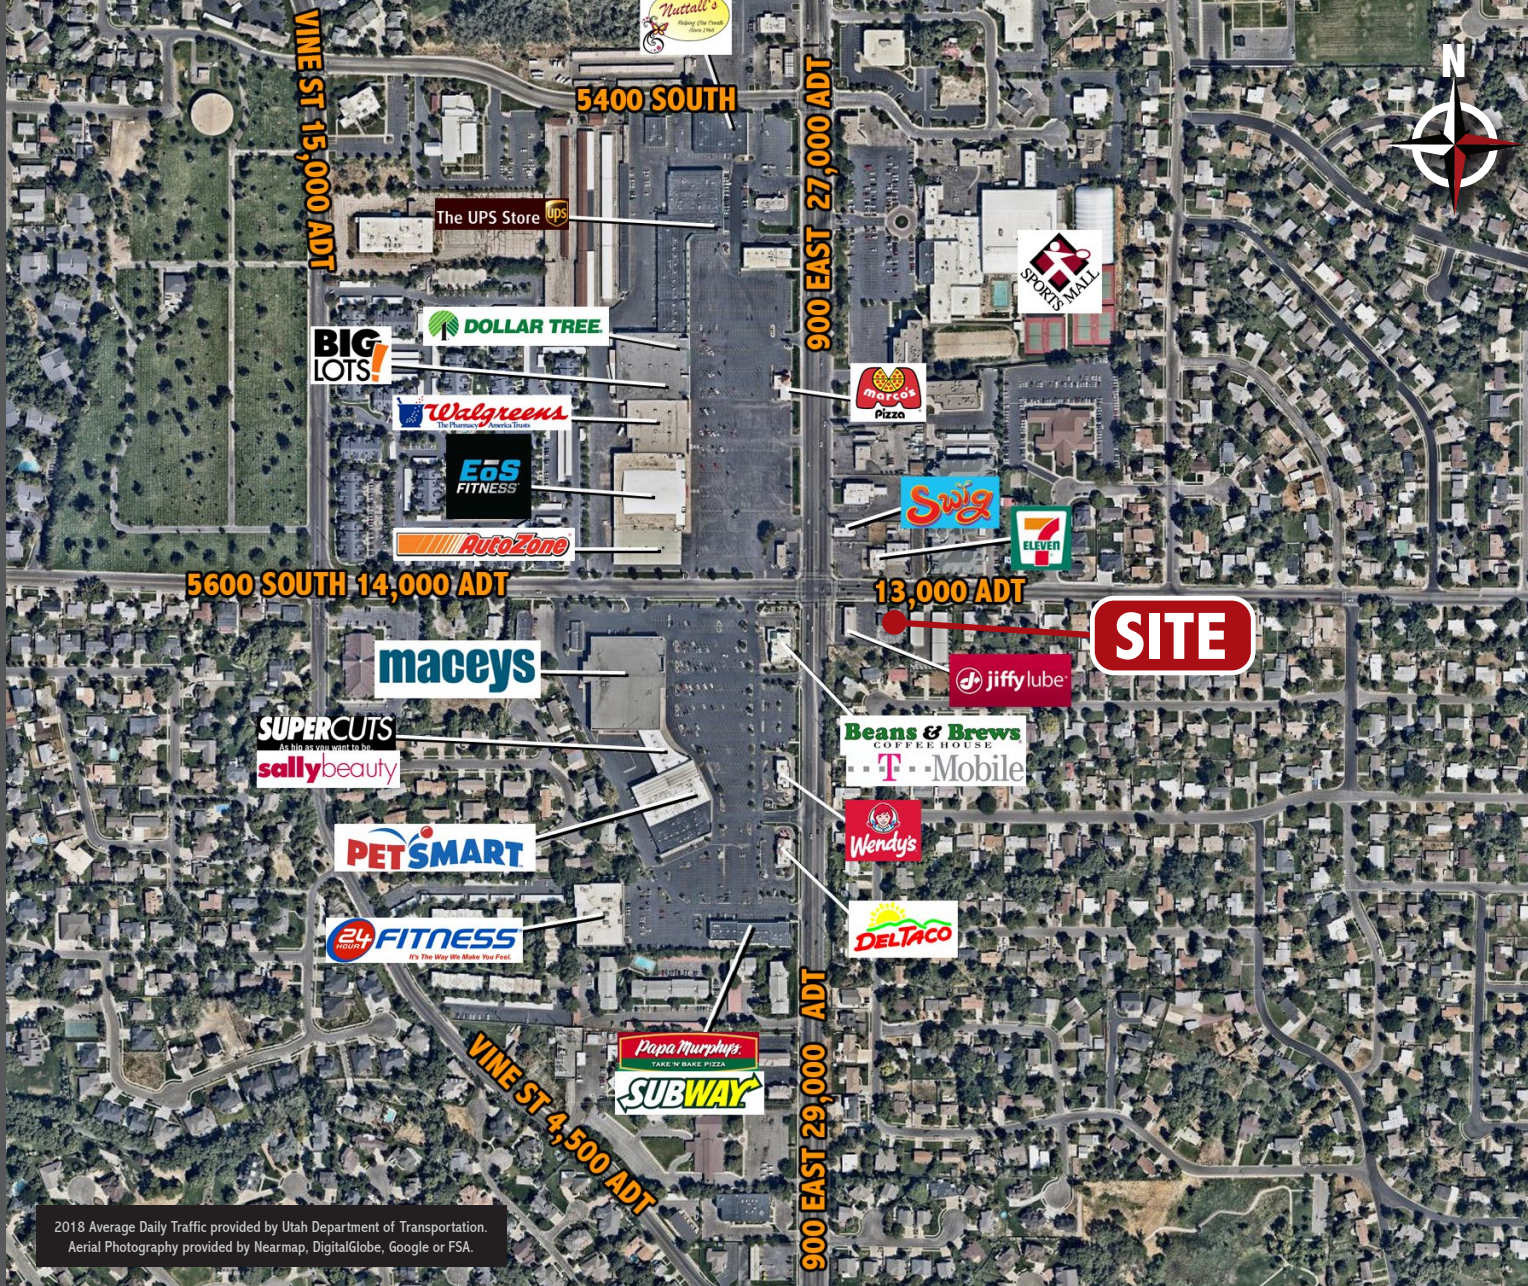

MURRAY DRIVE-THRU

926 East 5600 South
Murray, Utah

SITE

RETAIL
WITH DRIVE-THRU
FOR LEASE

Adam Lewis

RETAIL SPECIALIST

☎ 801.838.9627

📠 801.949.8381

✉ adam@situsretail.com

Matt Harlin

RETAIL SPECIALIST

☎ 801.838.9632

✉ mharlin@situsretail.com

2018 Average Daily Traffic provided by Utah Department of Transportation.
 Aerial Photography provided by Nearmap, DigitalGlobe, Google or FSA.

✓ SUMMARY

- ✓ Size: 1,615 SF
- ✓ Lease Rate: \$30.00 PSF
- ✓ NNNs: To be determined
- ✓ Availability: Immediate

🗨️ FEATURES

- 🗨️ Rare Drive-Thru Opportunity
- 🗨️ Full Access from 5600 South
- 🗨️ Double Drive-Thru Lanes
- 🗨️ Pylon Signage