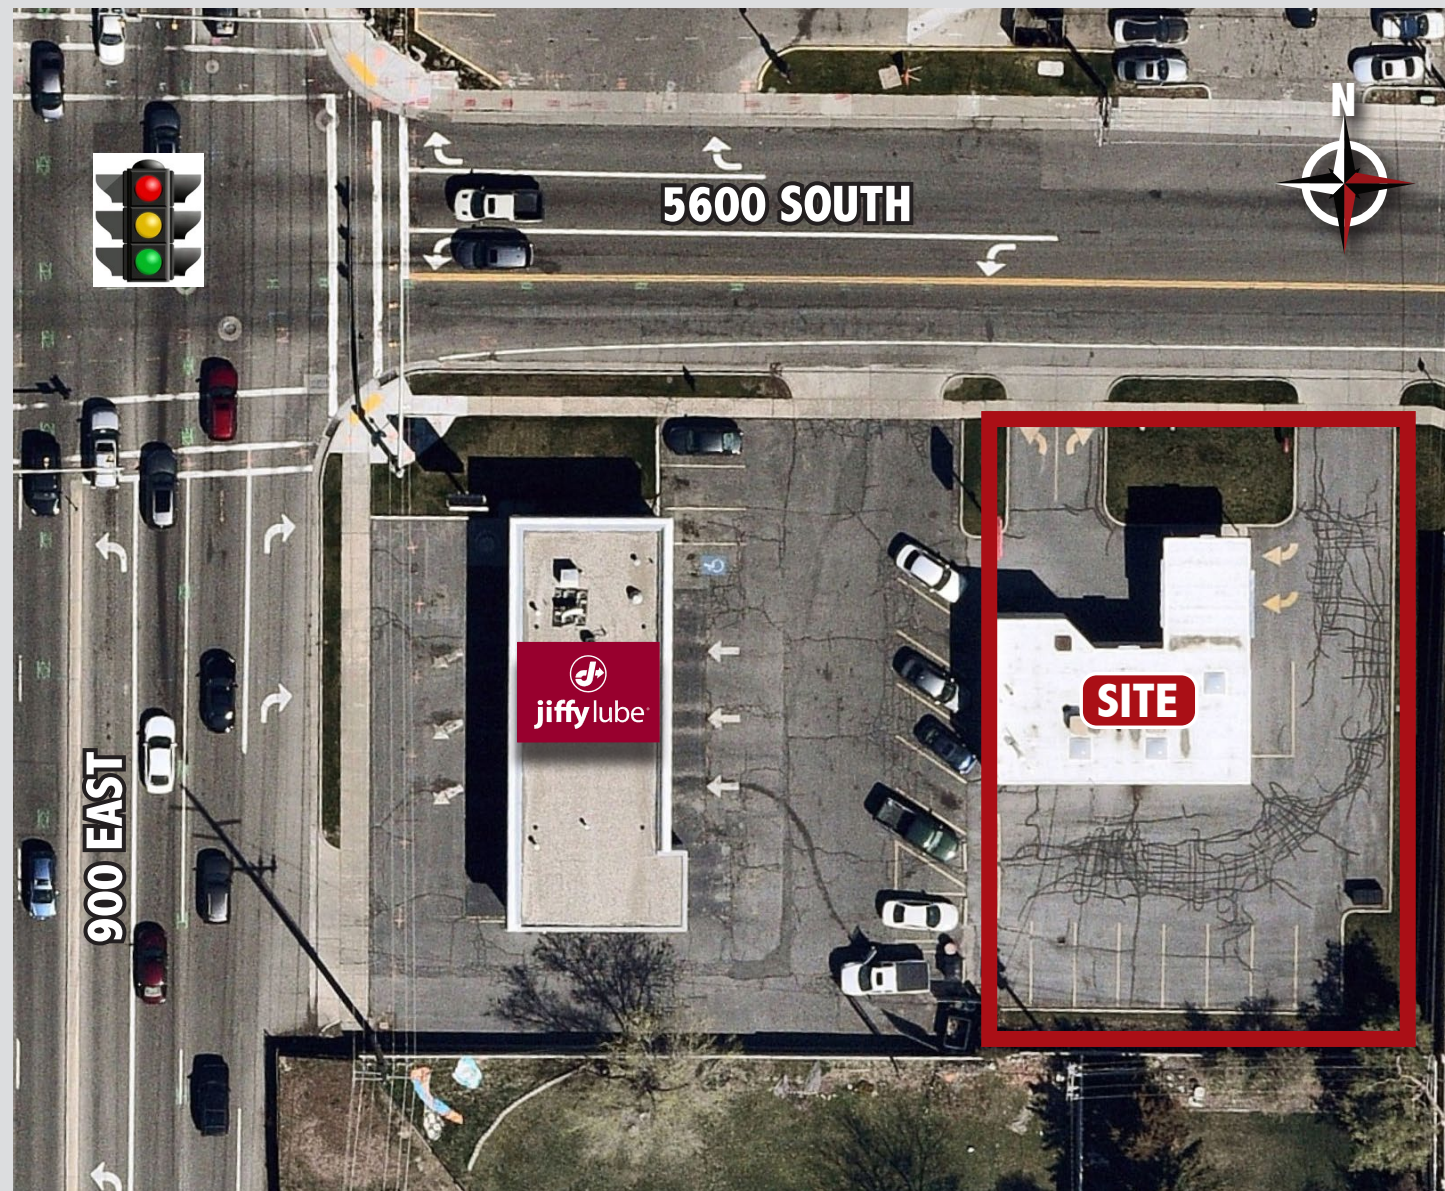

✓ SUMMARY

- ✓ Size: 1,615 SF
- ✓ Lease Rate: \$30.00 PSF
- ✓ NNNs: To be determined
- ✓ Availability: Immediate

🗨️ FEATURES

- 🗨️ Rare Drive-Thru Opportunity
- 🗨️ Full Access from 5600 South
- 🗨️ Double Drive-Thru Lanes
- 🗨️ Pylon Signage