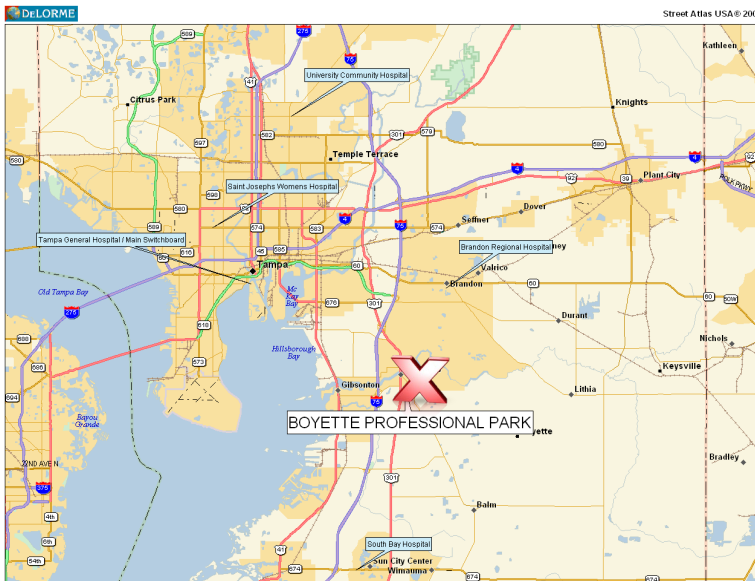

# BOYETTE PROFESSIONAL PARK

10931 Boyette Road, RIVERVIEW, FL

*A medical and professional office park  
Conveniently located just east of US 301 on Boyette Road, Riverview, FL.*  
**FOR LEASE**

- ❖ Brand New office building in a park setting.
- ❖ Flexible office design built to tenant's specifications.
- ❖ 1,284 to 1,535 square foot office suites available.
- ❖ Ample parking ... 5 spaces per 1,000 square feet.
- ❖ Rapidly growing bedroom community in greater Tampa market.

- ❖ Boyette Road Frontage
- ❖ Easy access to I-75, I-4, downtown Tampa and Brandon, FL.
- ❖ Contact:  
**Colin Campbell**  
**813-661-0500**  
campre@frontier.com

**CAMPBELL  
REAL ESTATE, INC.**

Licensed Real Estate Broker